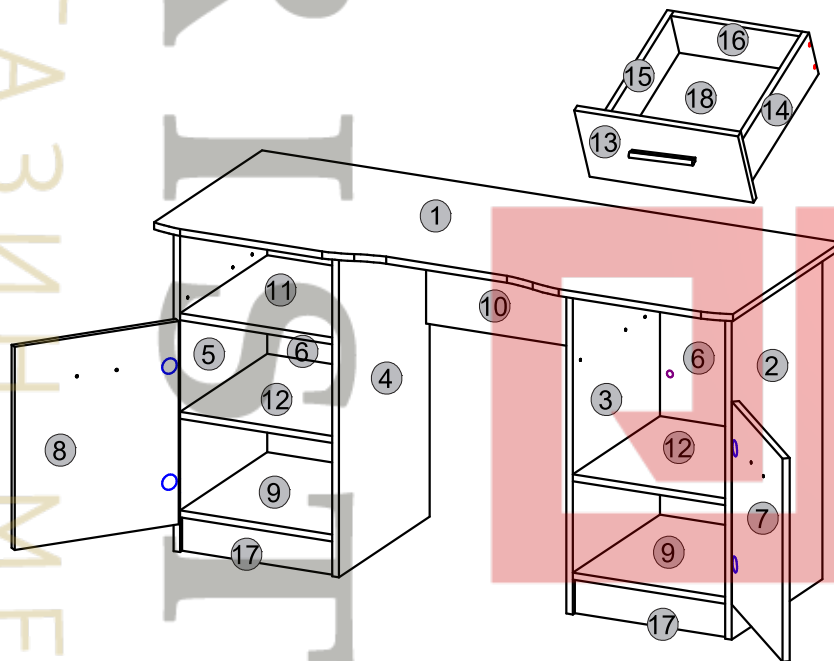

Instalation manual

BIU_140_2D1S

Element symbol	Dimensions			Code	Package
1	1400	550	16	1	BIU_140_2D1S.001
2	750	450	16	1	BIU_140_2D1S.002
3	750	450	16	1	BIU_140_2D1S.003
4	750	450	16	1	BIU_140_2D1S.004
5	750	450	16	1	BIU_140_2D1S.005
6	654	368	16	2	BIU_140_2D1S.006
7	467	396	16	1	BIU_140_2D1S.007
8	467	396	16	1	BIU_140_2D1S.008
9	368	450	16	2	BIU_140_2D1S.009
10	550	300	16	1	BIU_140_2D1S.010
11	368	432	16	1	BIU_140_2D1S.011
12	368	432	16	2	BIU_140_2D1S.012
13	396	195	16	1	BIU_140_2D1S.013
14	400	120	16	1	BIU_140_2D1S.014
15	400	120	16	1	BIU_140_2D1S.015
16	311	120	16	1	BIU_140_2D1S.016
17	368	80	16	2	BIU_140_2D1S.017
18	325	398	3	1	BIU_140_2D1S.018

1

3

2

4

5

7

6

8