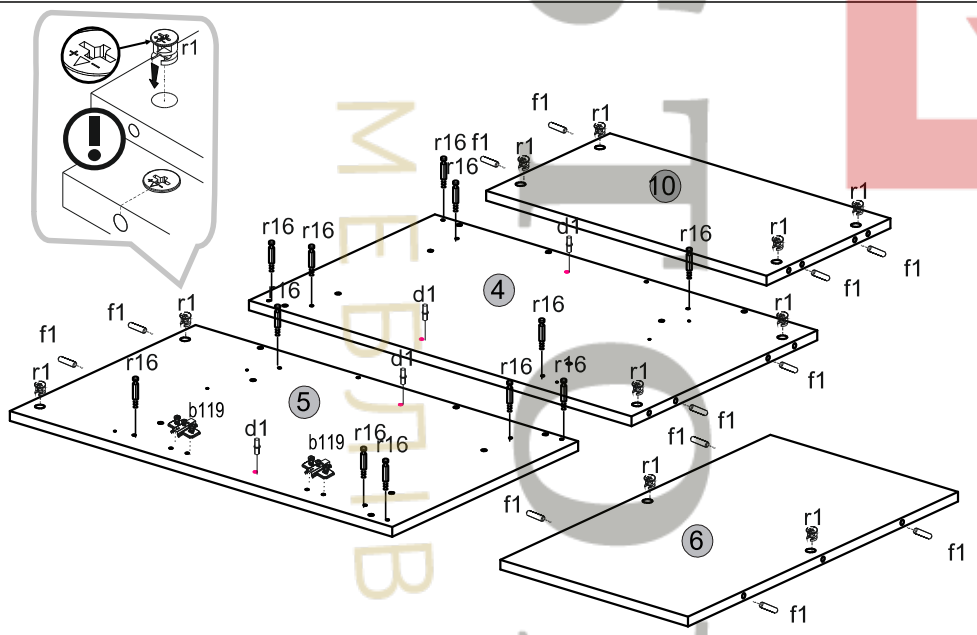

Instalation manual

BIU_140_2D1S

Element symbol	Dimensions			Code	Package
1	1400	550	16	1	BIU_140_2D1S.001
2	750	450	16	1	BIU_140_2D1S.002
3	750	450	16	1	BIU_140_2D1S.003
4	750	450	16	1	BIU_140_2D1S.004
5	750	450	16	1	BIU_140_2D1S.005
6	654	368	16	2	BIU_140_2D1S.006
7	467	396	16	1	BIU_140_2D1S.007
8	467	396	16	1	BIU_140_2D1S.008
9	368	450	16	2	BIU_140_2D1S.009
10	550	300	16	1	BIU_140_2D1S.010
11	368	432	16	1	BIU_140_2D1S.011
12	368	432	16	2	BIU_140_2D1S.012
13	396	195	16	1	BIU_140_2D1S.013
14	400	120	16	1	BIU_140_2D1S.014
15	400	120	16	1	BIU_140_2D1S.015
16	311	120	16	1	BIU_140_2D1S.016
17	368	80	16	2	BIU_140_2D1S.017
18	325	398	3	1	BIU_140_2D1S.018

1

3

2

4

5

7

6

8