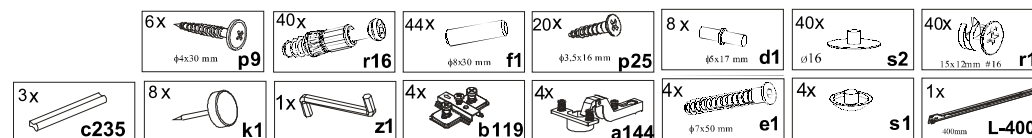

Instalation manual

BIU_140_2D1S

Element symbol	Dimensions			Code	Package
1	1400	550	16	1	BIU_140_2D1S.001
2	750	450	16	1	BIU_140_2D1S.002
3	750	450	16	1	BIU_140_2D1S.003
4	750	450	16	1	BIU_140_2D1S.004
5	750	450	16	1	BIU_140_2D1S.005
6	654	368	16	2	BIU_140_2D1S.006
7	467	396	16	1	BIU_140_2D1S.007
8	467	396	16	1	BIU_140_2D1S.008
9	368	450	16	2	BIU_140_2D1S.009
10	550	300	16	1	BIU_140_2D1S.010
11	368	432	16	1	BIU_140_2D1S.011
12	368	432	16	2	BIU_140_2D1S.012
13	396	195	16	1	BIU_140_2D1S.013
14	400	120	16	1	BIU_140_2D1S.014
15	400	120	16	1	BIU_140_2D1S.015
16	311	120	16	1	BIU_140_2D1S.016
17	368	80	16	2	BIU_140_2D1S.017
18	325	398	3	1	BIU_140_2D1S.018