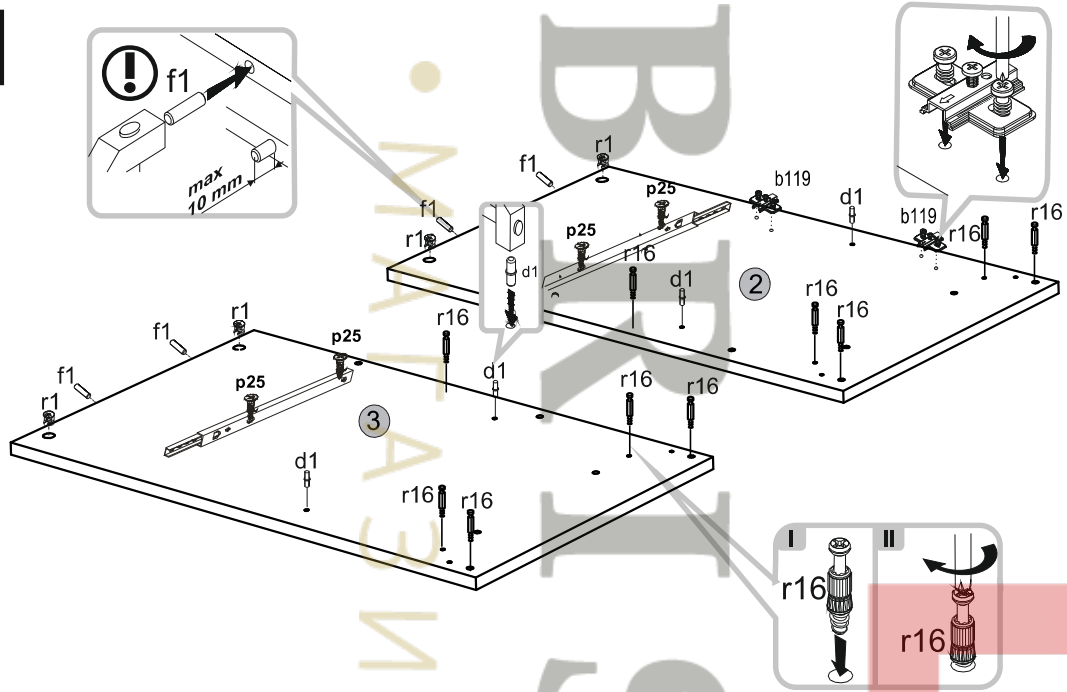

Instalation manual

BIU_140_2D1S

Element symbol	Dimensions			Code	Package
1	1400	550	16	1	BIU_140_2D1S.001
2	750	450	16	1	BIU_140_2D1S.002
3	750	450	16	1	BIU_140_2D1S.003
4	750	450	16	1	BIU_140_2D1S.004
5	750	450	16	1	BIU_140_2D1S.005
6	654	368	16	2	BIU_140_2D1S.006
7	467	396	16	1	BIU_140_2D1S.007
8	467	396	16	1	BIU_140_2D1S.008
9	368	450	16	2	BIU_140_2D1S.009
10	550	300	16	1	BIU_140_2D1S.010
11	368	432	16	1	BIU_140_2D1S.011
12	368	432	16	2	BIU_140_2D1S.012
13	396	195	16	1	BIU_140_2D1S.013
14	400	120	16	1	BIU_140_2D1S.014
15	400	120	16	1	BIU_140_2D1S.015
16	311	120	16	1	BIU_140_2D1S.016
17	368	80	16	2	BIU_140_2D1S.017
18	325	398	3	1	BIU_140_2D1S.018

1

3

2

4

5

7

6

8