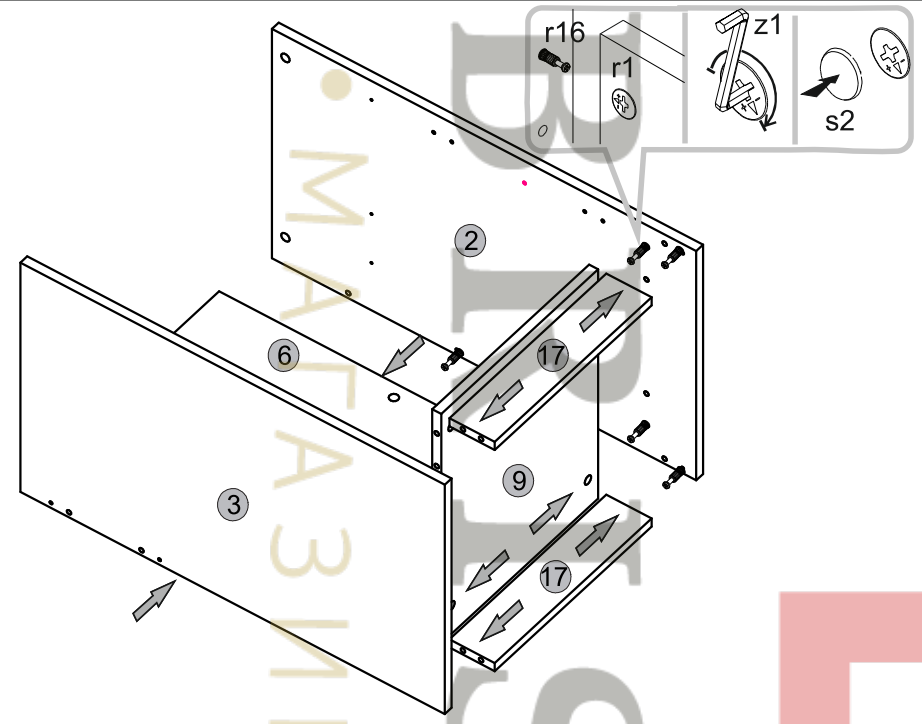

Instalation manual

BIU_140_2D1S

Element symbol	Dimensions			Code	Package
1	1400	550	16	1	BIU_140_2D1S.001
2	750	450	16	1	BIU_140_2D1S.002
3	750	450	16	1	BIU_140_2D1S.003
4	750	450	16	1	BIU_140_2D1S.004
5	750	450	16	1	BIU_140_2D1S.005
6	654	368	16	2	BIU_140_2D1S.006
7	467	396	16	1	BIU_140_2D1S.007
8	467	396	16	1	BIU_140_2D1S.008
9	368	450	16	2	BIU_140_2D1S.009
10	550	300	16	1	BIU_140_2D1S.010
11	368	432	16	1	BIU_140_2D1S.011
12	368	432	16	2	BIU_140_2D1S.012
13	396	195	16	1	BIU_140_2D1S.013
14	400	120	16	1	BIU_140_2D1S.014
15	400	120	16	1	BIU_140_2D1S.015
16	311	120	16	1	BIU_140_2D1S.016
17	368	80	16	2	BIU_140_2D1S.017
18	325	398	3	1	BIU_140_2D1S.018

1

3

2

4

5

7

6

8