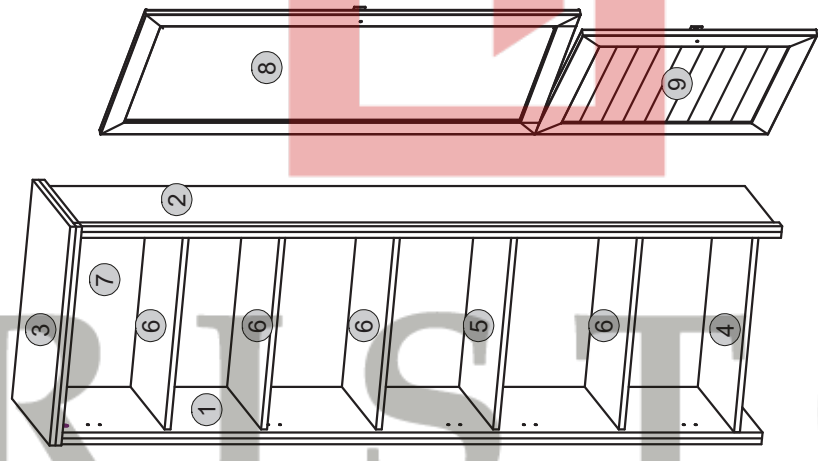

## WITRYNA WYSOKA INES 1

Element symbol	Dimensions	Code	Package
1	1884 365	WIT_1W1D_jalvzi.001	1/3
2	1884 365	WIT_1W1D_jalvzi.002	1/3
3	598 372	WIT_1W1D_jalvzi.003	1/3
4	532 359	WIT_1W1D_jalvzi.004	1/3
5	532 337	WIT_1W1D_jalvzi.005	1/3
6	532 337	WIT_1W1D_jalvzi.006	1/3
7	1849 550	WIT_1W1D_jalvzi.009	1/3
8	1169 527	WIT_1W1D_jalvzi.010	3/3
9	630 527	WIT_1W1D_jalvzi.016	2/3