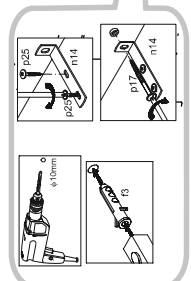

I

II

BRISTOL
МАТРИЗ И МЕБЛ