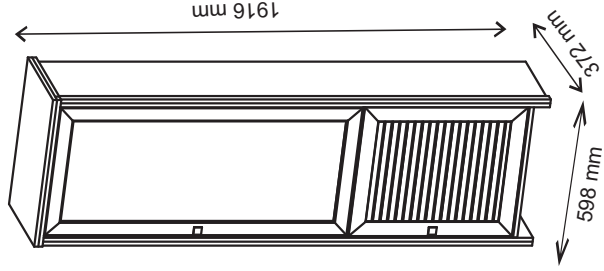

## WITRYNA WYSOKA INES 1

Element symbol	Dimensions	Code	Package
1	1884 365	WIT_1W1D_jalvzi.001	1/3
2	1884 365	WIT_1W1D_jalvzi.002	1/3
3	598 372	WIT_1W1D_jalvzi.003	1/3
4	532 359	WIT_1W1D_jalvzi.004	1/3
5	532 337	WIT_1W1D_jalvzi.005	1/3
6	532 337	WIT_1W1D_jalvzi.006	1/3
7	1849 550	WIT_1W1D_jalvzi.009	1/3
8	1169 527	WIT_1W1D_jalvzi.010	3/3
9	630 527	WIT_1W1D_jalvzi.016	2/3