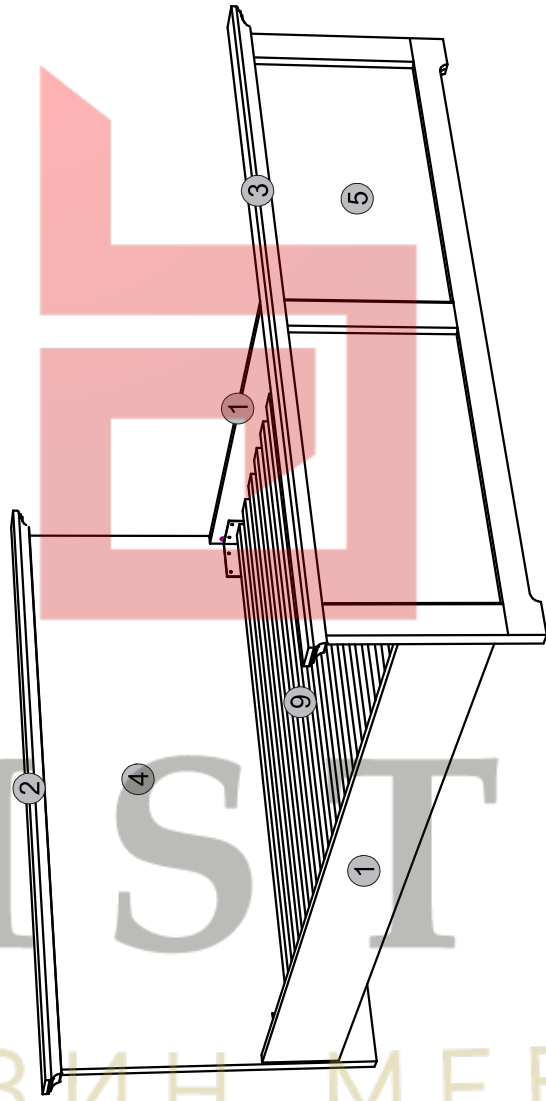

Instalation manual

ARSAL: LOZE 160

Element symbol	Dimensions	Code	Package
1	2000 22	LOZE160.004	3/3
2	1756 84 16/46	LOZE160.005	3/3
3	1756 68 16/46	LOZE160.006	3/3
4	1654 850 16/32	LOZE160.001	1/1
5	1654 484 16/32	LOZE160.002	2/2
6	1880 30 25 2		3/3
7	1980 70 27 1		3/3
8	235 70 27 1		3/3
9	786 2000 20 2		3/3