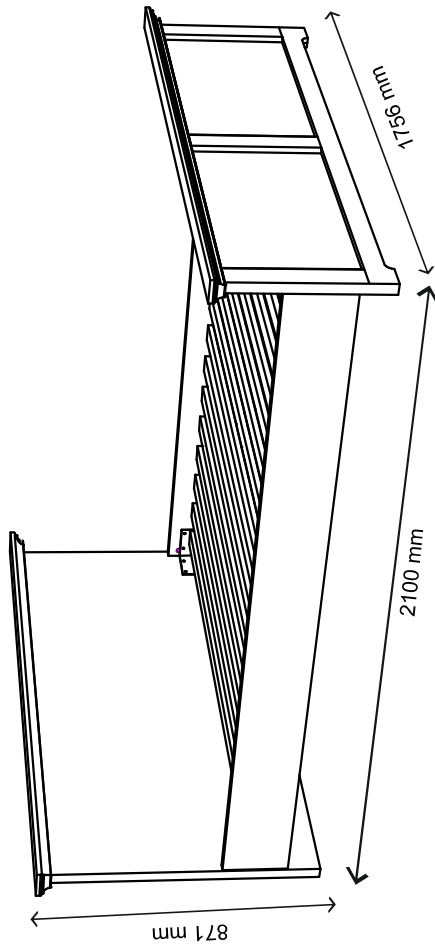

Instalation manual

ARSAL: LOZE 160

Element symbol	Dimensions	Code	Package
1	2000 22	LOZE160.004	3/3
2	1756 84 16/46	LOZE160.005	3/3
3	1756 68 16/46	LOZE160.006	3/3
4	1654 850 16/32	LOZE160.001	1/1
5	1654 484 16/32	LOZE160.002	2/2
6	1880 30 25 2		3/3
7	1980 70 27 1		3/3
8	235 70 27 1		3/3
9	786 2000 20 2		3/3

1

3

2

4

5

7

6

8