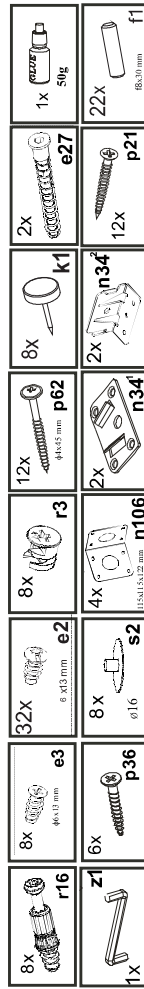

Instalation manual

ARSAL: LOZE 160

Element symbol	Dimensions	Code	Package
1	2000 22	LOZE160.004	3/3
2	1756 84 16/46	LOZE160.005	3/3
3	1756 68 16/46	LOZE160.006	3/3
4	1654 850 16/32	LOZE160.001	1/1
5	1654 484 16/32	LOZE160.002	2/2
6	1880 30 25 2		3/3
7	1980 70 27 1		3/3
8	235 70 27 1		3/3
9	786 2000 20 2		3/3

1

3

2

4

5

7

6

8