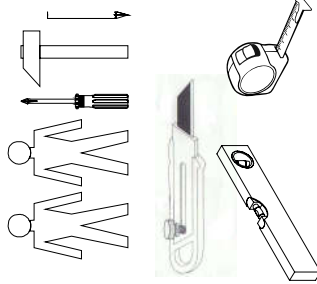

Instalation manual

ARSAL: LOZE 160

Element symbol	Dimensions	Code	Package
1	2000 22	LOZE160.004	3/3
2	1756 84 16/46	LOZE160.005	3/3
3	1756 68 16/46	LOZE160.006	3/3
4	1654 850 16/32	LOZE160.001	1/1
5	1654 484 16/32	LOZE160.002	2/2
6	1880 30 25 2		3/3
7	1980 70 27 1		3/3
8	235 70 27 1		3/3
9	786 2000 20 2		3/3