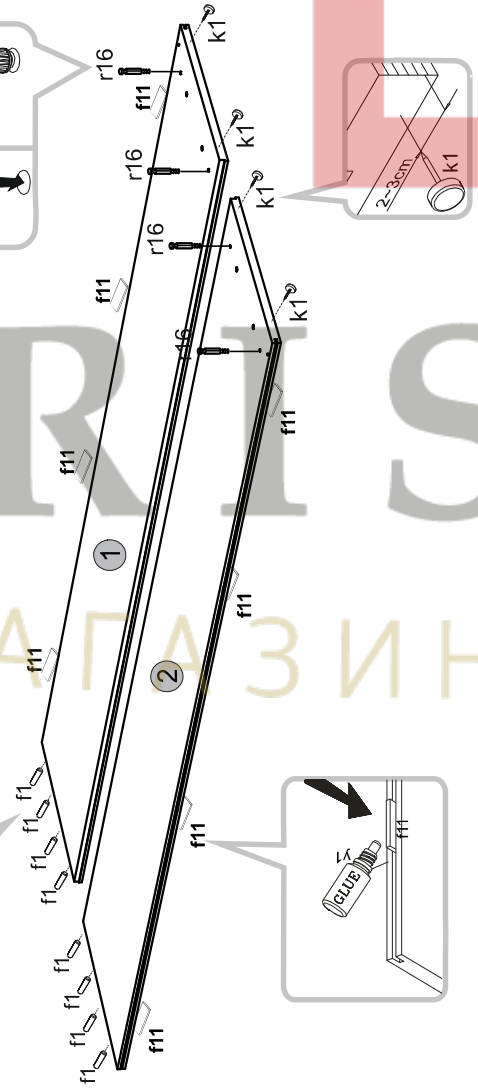

Instalation manual

ARSAL: REG 1D2S, WIT 1W2S

Element symbol	Dimensions	Code	Package
1	1984 404	REG_1W2S_1D2S_2S.001	1/1
2	1984 404	REG_1W2S_1D2S_2S.002	1/1
3	454 390	REG_1W2S_1D2S_2S.008	2/2
4	454 390	REG_1W2S_1D2S_2S.009	2/2
5	1904 80	REG_1W2S_1D2S_2S.010	1/1
6	612 80	REG_1W2S_1D2S_2S.012	1/1
7	396 120	REG_1W2S_1D2S_2S.013	2/2
8	350 120	REG_1W2S_1D2S_2S.014	2/2
9	350 120	REG_1W2S_1D2S_2S.015	2/2
10	454 60	REG_1W2S_1D2S_2S.016	2/2
11	1502 446	REG_1W2S_1D2S_2S.028	3/3
12	446 180	REG_1W2S_1D2S_2S.029	2/2
13	1929 298	REG_1W2S_1D2S_2S.017	1/1
14	414 352	REG_1W2S_1D2S_2S.018	1/1
15	1904 401	REG_1W2S_1D2S_2S.003	1/1
16	1904 401	REG_1W2S_1D2S_2S.004	1/1
17	686 458	REG_1W2S_1D2S_2S.005	2/2
18	454 401	REG_1W2S_1D2S_2S.007	2/2
19	446 180	REG_1W2S_1D2S_2S.011	2/2
20	578 401	REG_1W2S_1D2S_2S.006	2/2

1

2

3

4

BRISTOL

• МАГАЗИН МЕБЕЛ •

7

8