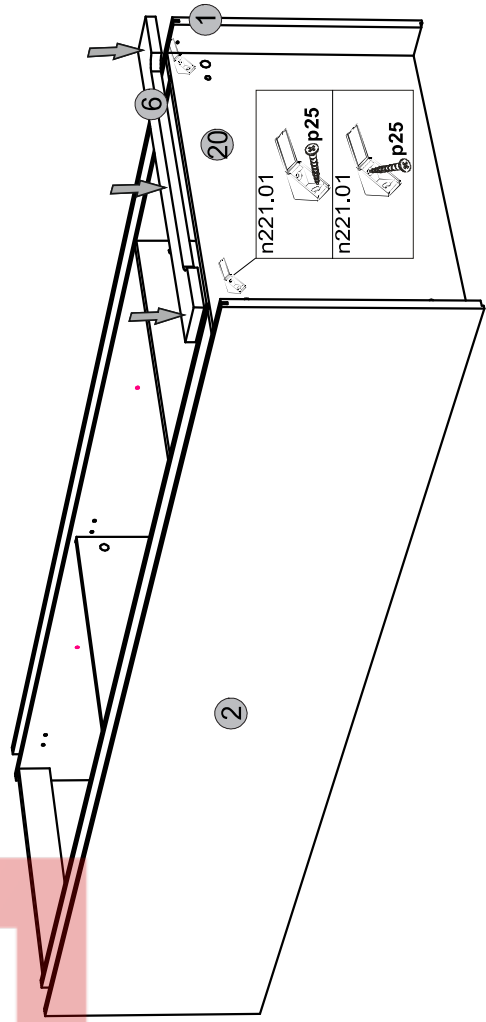

7

8

5

6

BRIS TOOL
МАГАЗИН МЕБЛІВ