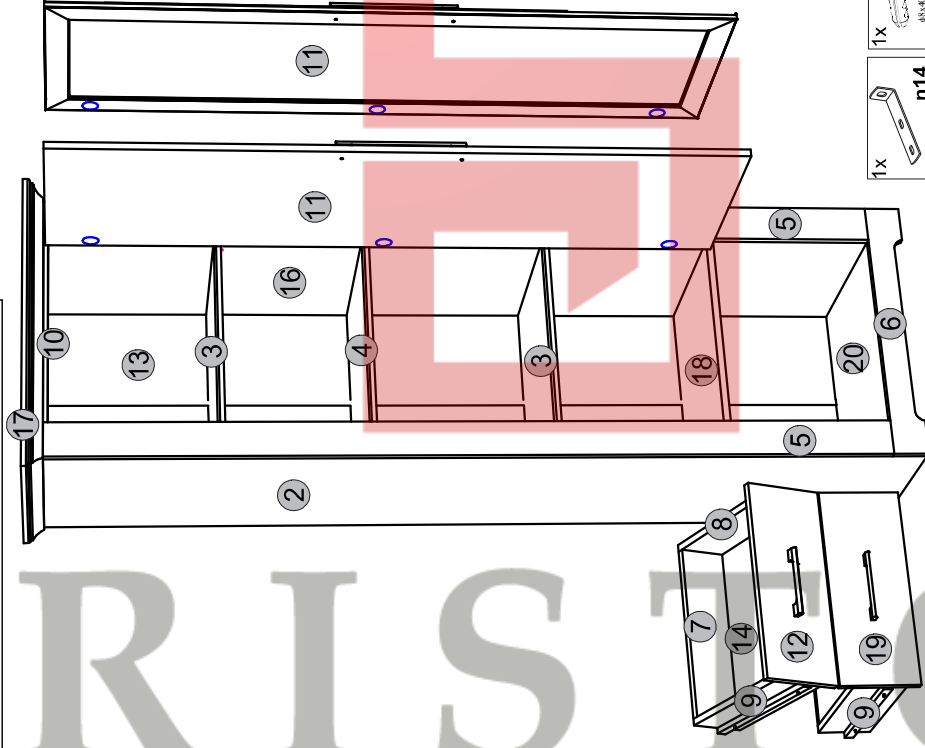

Instalation manual

ARSAL: REG 1D2S, WIT 1W2S

Element symbol	Dimensions	Code	Package
1	1984 404	REG_1W2S_1D2S_2S.001	1/1
2	1984 404	REG_1W2S_1D2S_2S.002	1/1
3	454 390	REG_1W2S_1D2S_2S.008	2/2
4	454 390	REG_1W2S_1D2S_2S.009	2/2
5	1904 80	REG_1W2S_1D2S_2S.010	1/1
6	612 80	REG_1W2S_1D2S_2S.012	1/1
7	396 120	REG_1W2S_1D2S_2S.013	2/2
8	350 120	REG_1W2S_1D2S_2S.014	2/2
9	350 120	REG_1W2S_1D2S_2S.015	2/2
10	454 60	REG_1W2S_1D2S_2S.016	2/2
11	1502 446	REG_1W2S_1D2S_2S.028	3/3
12	446 180	REG_1W2S_1D2S_2S.029	2/2
13	1929 298	REG_1W2S_1D2S_2S.017	1/1
14	414 352	REG_1W2S_1D2S_2S.018	1/1
15	1904 401	REG_1W2S_1D2S_2S.003	1/1
16	1904 401	REG_1W2S_1D2S_2S.004	1/1
17	686 458	REG_1W2S_1D2S_2S.005	2/2
18	454 401	REG_1W2S_1D2S_2S.007	2/2
19	446 180	REG_1W2S_1D2S_2S.011	2/2
20	578 401	REG_1W2S_1D2S_2S.006	2/2

1

2

3

4

BRISTOL

• МАГАЗИН МЕБЕЛ •

7

8