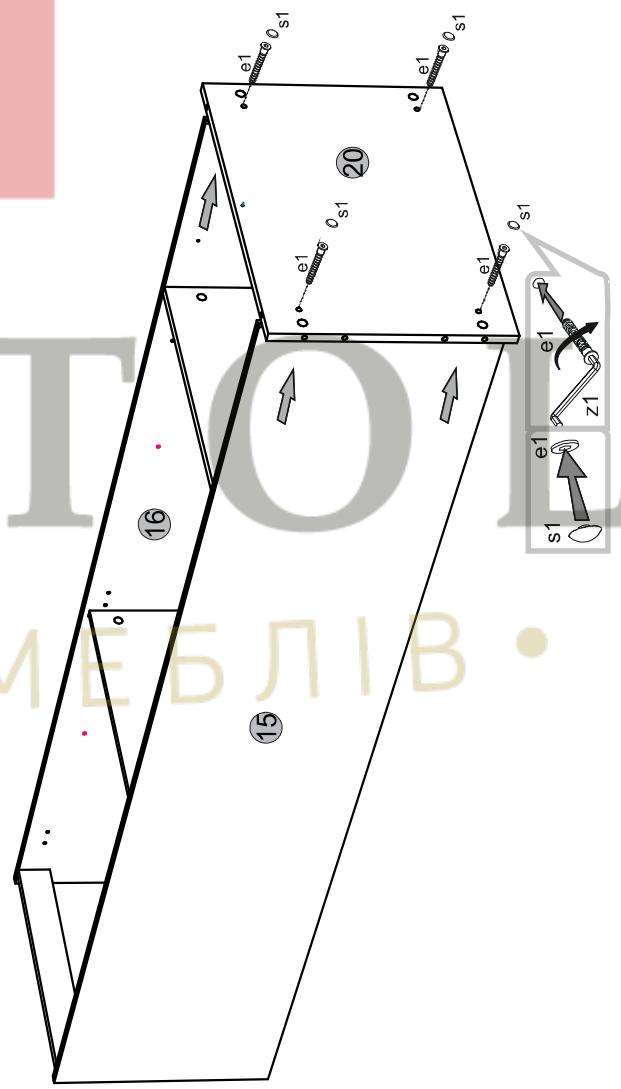

BRIS TOOL
МАГАЗИН МЕБЛІВ