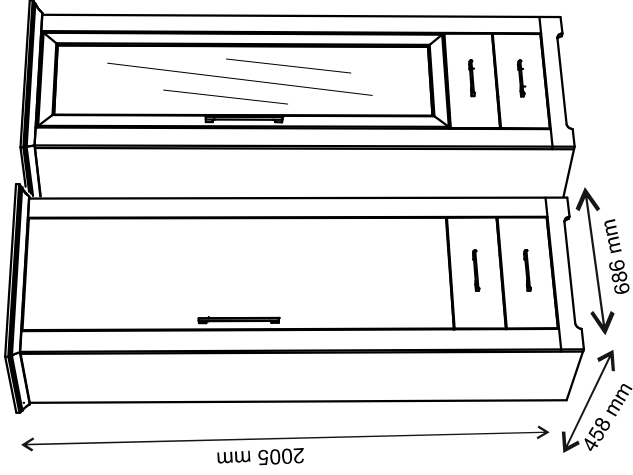

Instalation manual

ARSAL: REG 1D2S, WIT 1W2S

Element symbol	Dimensions	Code	Package
1	1984 404	REG_1W2S_1D2S_2S.001	1/1
2	1984 404	REG_1W2S_1D2S_2S.002	1/1
3	454 390	REG_1W2S_1D2S_2S.008	2/2
4	454 390	REG_1W2S_1D2S_2S.009	2/2
5	1904 80	REG_1W2S_1D2S_2S.010	1/1
6	612 80	REG_1W2S_1D2S_2S.012	1/1
7	396 120	REG_1W2S_1D2S_2S.013	2/2
8	350 120	REG_1W2S_1D2S_2S.014	2/2
9	350 120	REG_1W2S_1D2S_2S.015	2/2
10	454 60	REG_1W2S_1D2S_2S.016	2/2
11	1502 446	REG_1W2S_1D2S_2S.028	3/3
12	446 180	REG_1W2S_1D2S_2S.029	2/2
13	1929 298	REG_1W2S_1D2S_2S.017	1/1
14	414 352	REG_1W2S_1D2S_2S.018	1/1
15	1904 401	REG_1W2S_1D2S_2S.003	1/1
16	1904 401	REG_1W2S_1D2S_2S.004	1/1
17	686 458	REG_1W2S_1D2S_2S.005	2/2
18	454 401	REG_1W2S_1D2S_2S.007	2/2
19	446 180	REG_1W2S_1D2S_2S.011	2/2
20	578 401	REG_1W2S_1D2S_2S.006	2/2