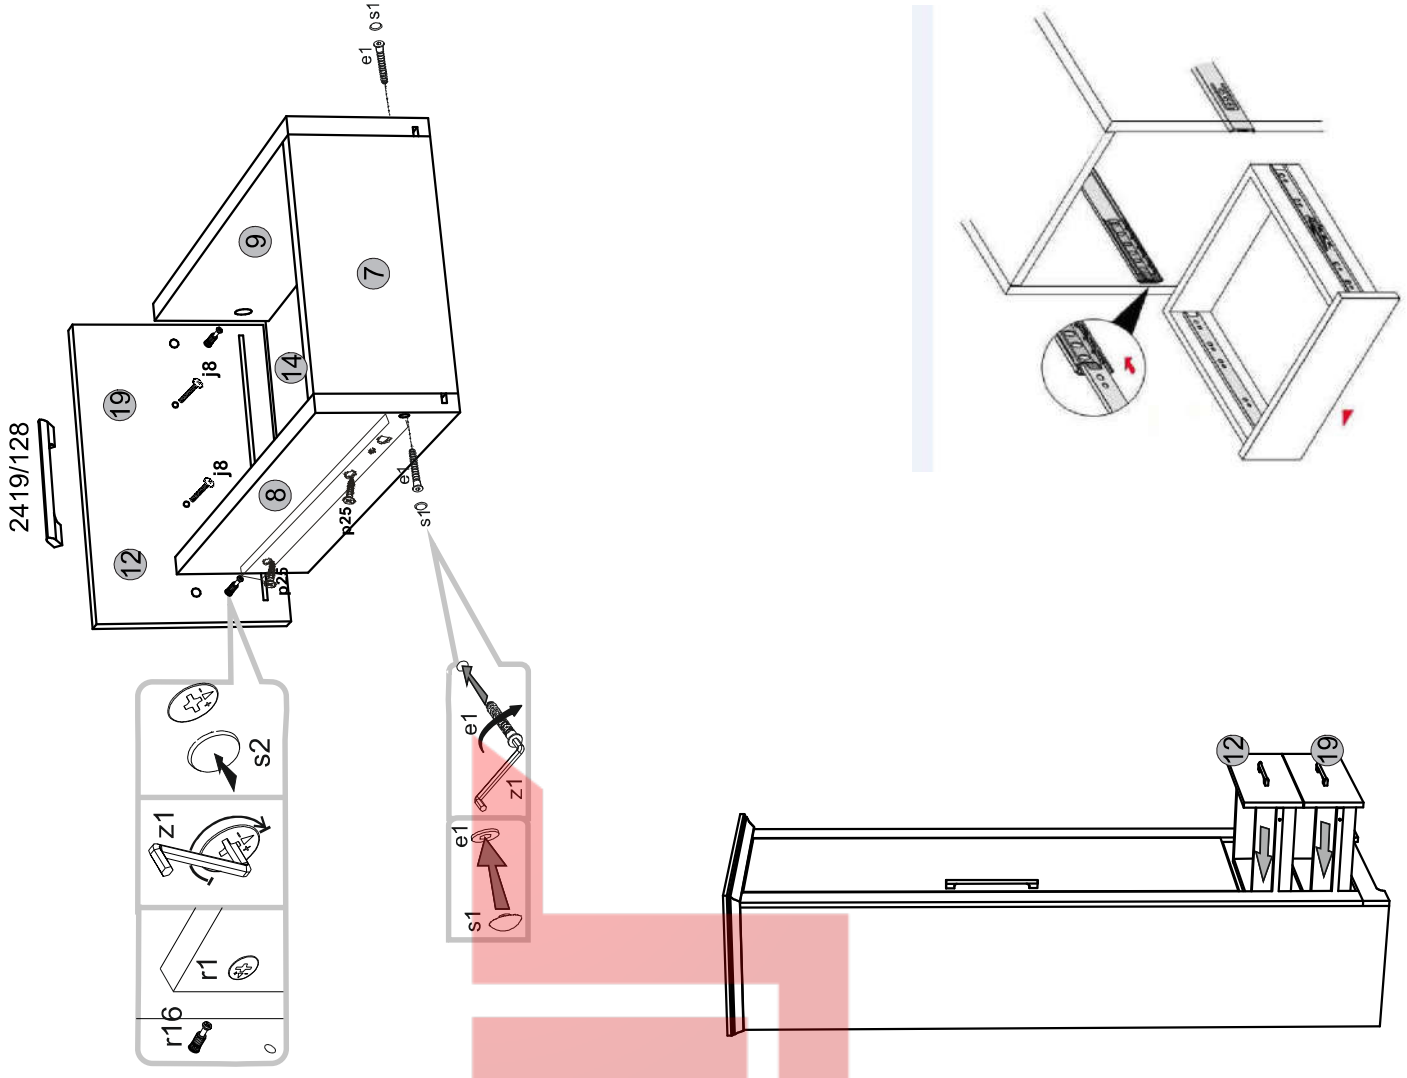

13

14

BRISTOL

МАГАЗИН МЕБЛІВ