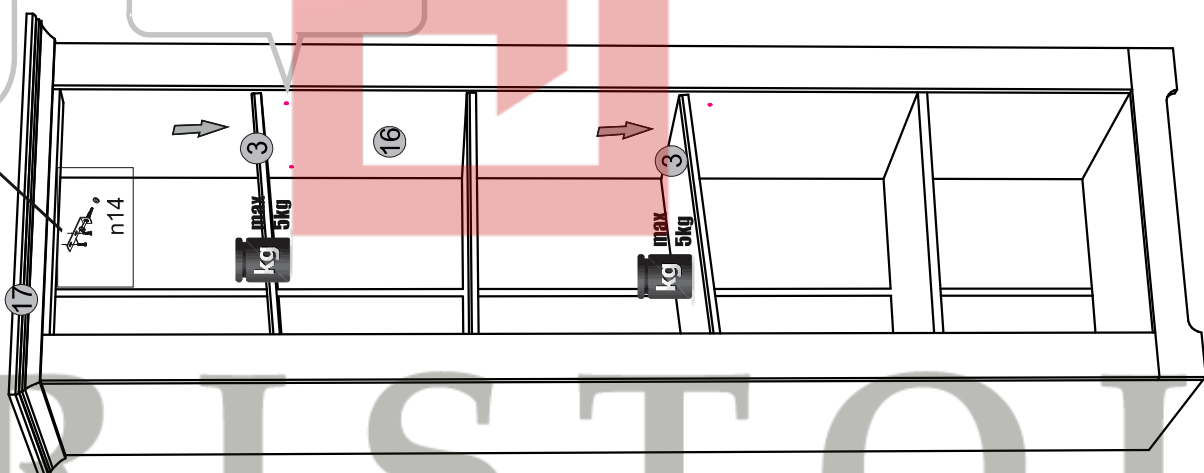

В КРИСТОЛ

• МАГАЗИН МЕБЛІВ •