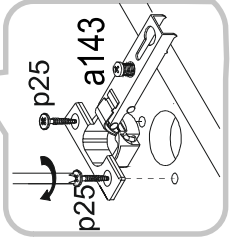

1

2

3

4

BRISTOL

• МАГАЗИН МЕБЕЛ •