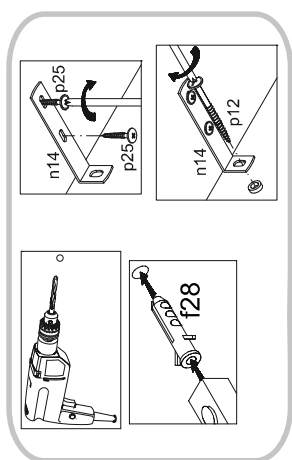

В КРИСТОЛ

• МАГАЗИН МЕБЛІВ •