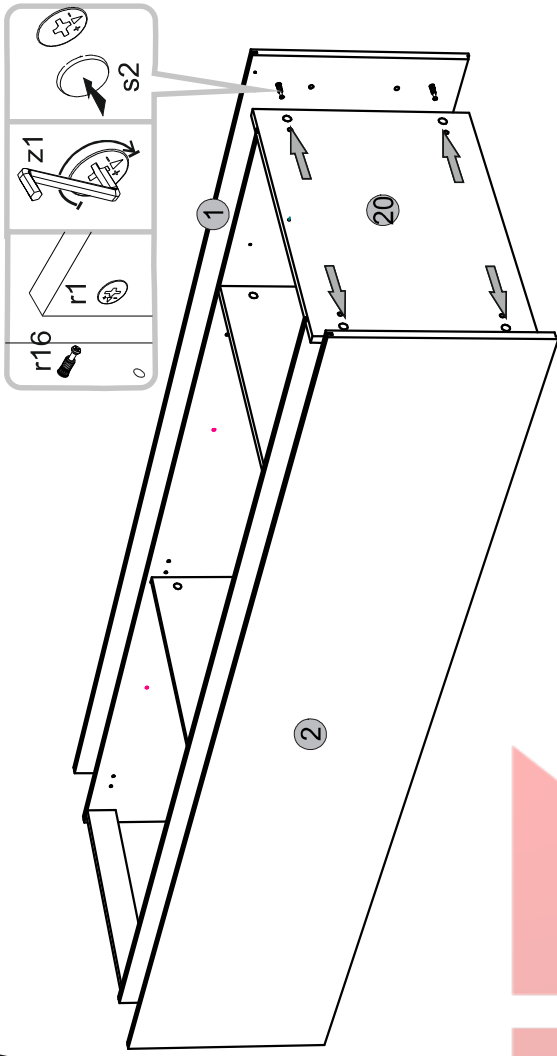

7

8

5

6

BRIS TOOL
МАГАЗИН МЕБЛІВ