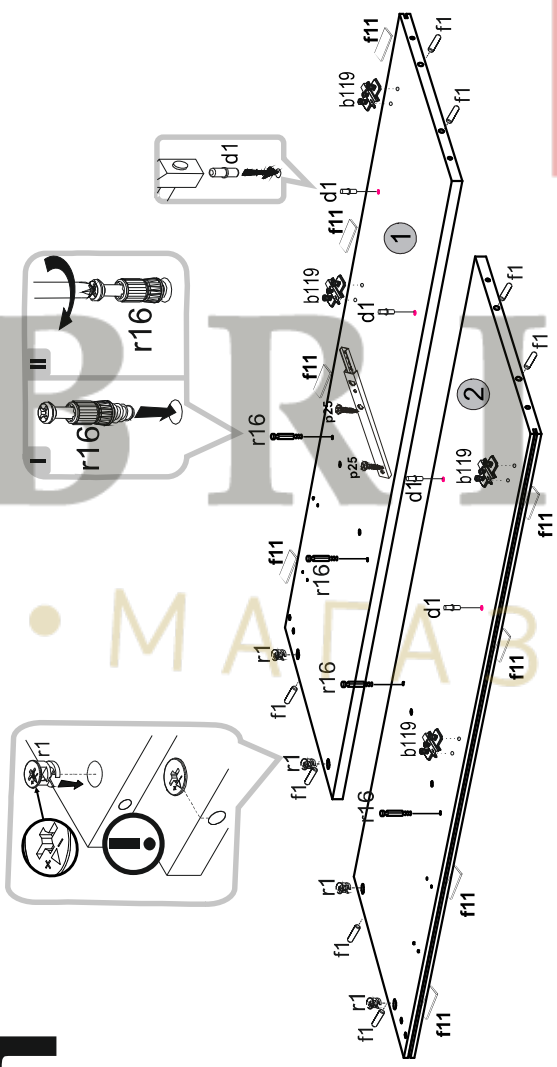

Instalation manual

ARSAL: BAR 1D1W1B1S

Element symbol	Dimensions	Code	Package
1	401	BAR_1W1D1B1S.004	1/1
2	401	BAR_1W1D1B1S.005	1/1
3	458	BAR_1W1D1B1S.006	2/2
4	401	BAR_1W1D1B1S.007	2/2
5	765	BAR_1W1D1B1S.010	2/2
6	396	BAR_1W1D1B1S.019	2/2
7	1289	BAR_1W1D1B1S.002	1/1
8	1289	BAR_1W1D1B1S.003	1/1
9	802	BAR_1W1D1B1S.008	1/1
10	794	BAR_1W1D1B1S.009	2/2
11	585	BAR_1W1D1B1S.011	2/2
12	393	BAR_1W1D1B1S.013	2/2
13	1209	BAR_1W1D1B1S.014	1/1
14	960	BAR_1W1D1B1S.015	1/1
15	802	BAR_1W1D1B1S.016	1/1
16	350	BAR_1W1D1B1S.020	2/2
17	350	BAR_1W1D1B1S.021	2/2
18	335	BAR_1W1D1B1S.022	2/2
19	788	BAR_1W1D1B1S.001	2/2
20	353	BAR_1W1D1B1S.018	2/2
21	445	BAR_1W1D1B1S.035	2/2
22	393	BAR_1W1D1B1S.012	1/1
23	768	BAR_1W1D1B1S.W1	3/3

1

3

2

4

ВРЕМЯ СТОЛ
• МАГАВИН МЕБЛВ •

5

7

6

8

11

12

9

10

BRIS TO L
 • МАГАЗИН МЕБЛІВ •

13

14