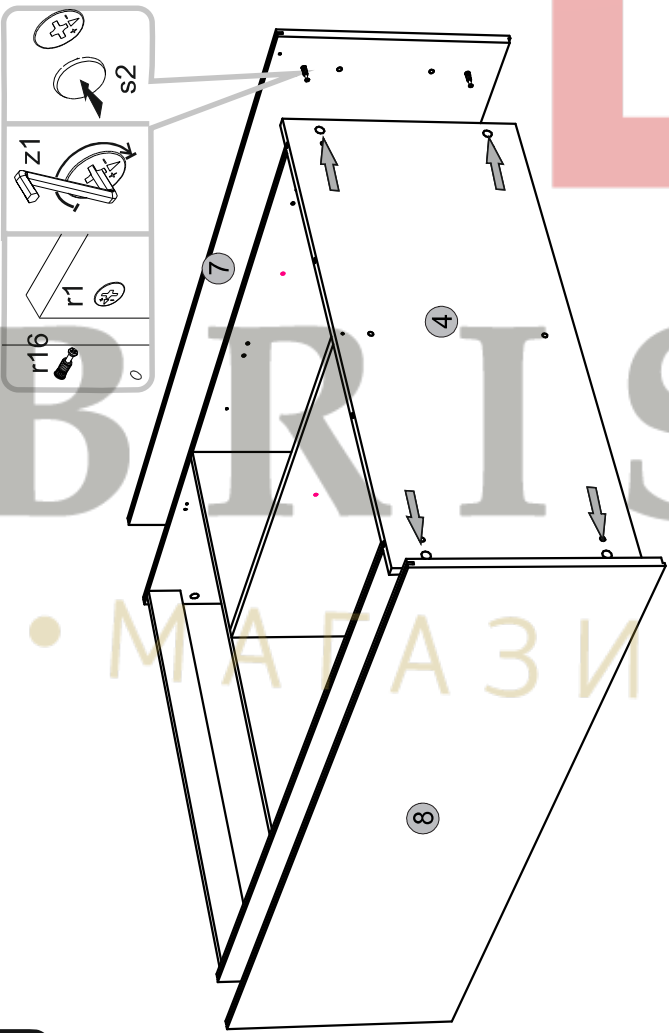

Instalation manual

ARSAL: BAR 1D1W1B1S

Element symbol	Dimensions	Code	Package
1	401	BAR_1W1D1B1S.004	1/1
2	401	BAR_1W1D1B1S.005	1/1
3	458	BAR_1W1D1B1S.006	2/2
4	401	BAR_1W1D1B1S.007	2/2
5	765	BAR_1W1D1B1S.010	2/2
6	396	BAR_1W1D1B1S.019	2/2
7	1289	BAR_1W1D1B1S.002	1/1
8	1289	BAR_1W1D1B1S.003	1/1
9	802	BAR_1W1D1B1S.008	1/1
10	794	BAR_1W1D1B1S.009	2/2
11	585	BAR_1W1D1B1S.011	2/2
12	393	BAR_1W1D1B1S.013	2/2
13	1209	BAR_1W1D1B1S.014	1/1
14	960	BAR_1W1D1B1S.015	1/1
15	802	BAR_1W1D1B1S.016	1/1
16	350	BAR_1W1D1B1S.020	2/2
17	350	BAR_1W1D1B1S.021	2/2
18	335	BAR_1W1D1B1S.022	2/2
19	788	BAR_1W1D1B1S.001	2/2
20	353	BAR_1W1D1B1S.018	2/2
21	445	BAR_1W1D1B1S.035	2/2
22	393	BAR_1W1D1B1S.012	1/1
23	768	BAR_1W1D1B1S.W1	3/3

1

3

2

4

ВРЕМЯ СТОЛ
• МАГАВИН МЕБЛВ •

5

7

6

8

11

12

9

10

BRIS TO L
 • МАГАЗИН МЕБЛІВ •

13

14