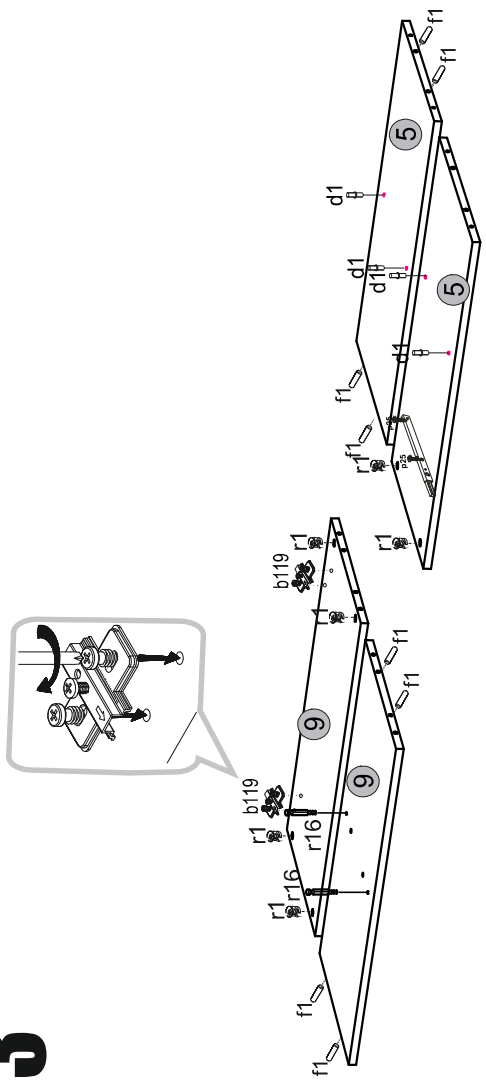

Instalation manual

ARSAL: BAR 1D1W1B1S

Element symbol	Dimensions	Code	Package
1	401	BAR_1W1D1B1S.004	1/1
2	401	BAR_1W1D1B1S.005	1/1
3	458	BAR_1W1D1B1S.006	2/2
4	401	BAR_1W1D1B1S.007	2/2
5	765	BAR_1W1D1B1S.010	2/2
6	396	BAR_1W1D1B1S.019	2/2
7	1289	BAR_1W1D1B1S.002	1/1
8	1289	BAR_1W1D1B1S.003	1/1
9	802	BAR_1W1D1B1S.008	1/1
10	794	BAR_1W1D1B1S.009	2/2
11	585	BAR_1W1D1B1S.011	2/2
12	393	BAR_1W1D1B1S.013	2/2
13	1209	BAR_1W1D1B1S.014	1/1
14	960	BAR_1W1D1B1S.015	1/1
15	802	BAR_1W1D1B1S.016	1/1
16	350	BAR_1W1D1B1S.020	2/2
17	350	BAR_1W1D1B1S.021	2/2
18	335	BAR_1W1D1B1S.022	2/2
19	788	BAR_1W1D1B1S.001	2/2
20	353	BAR_1W1D1B1S.018	2/2
21	445	BAR_1W1D1B1S.035	2/2
22	393	BAR_1W1D1B1S.012	1/1
23	768	BAR_1W1D1B1S.W1	3/3

1

3

2

4

ВРЕМЯ СТОЛ
• МАГАВИН МЕБЛВ •

5

7

6

8

11

12

9

10

BRIS TO L
 • МАГАЗИН МЕБЛІВ •

13

14

15

16