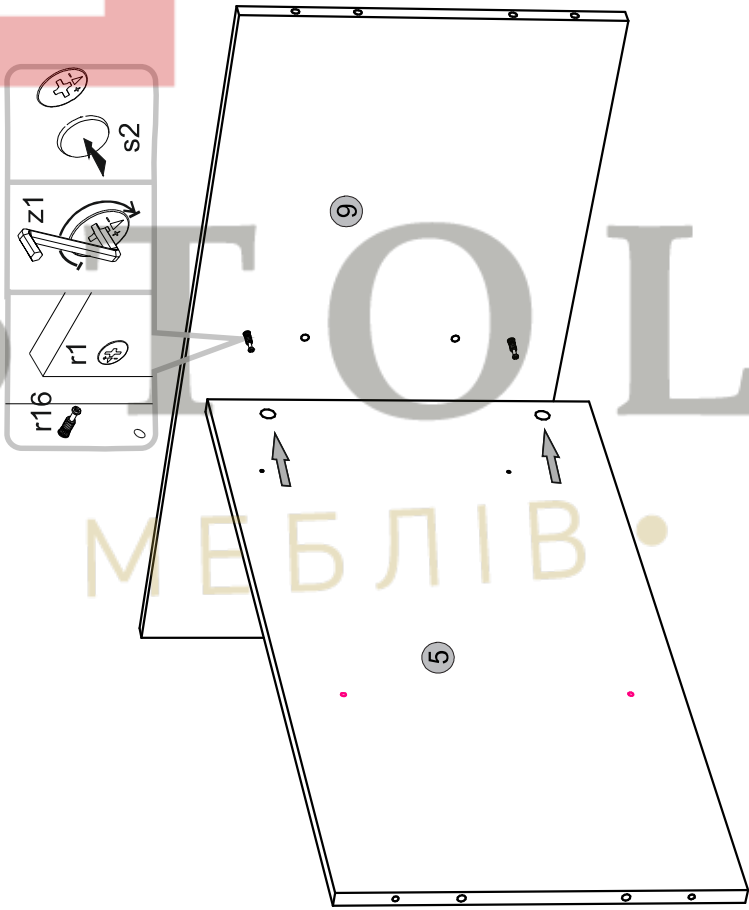

Instalation manual

ARSAL: BAR 1D1W1B1S

Element symbol	Dimensions	Code	Package
1	401	BAR_1W1D1B1S.004	1/1
2	401	BAR_1W1D1B1S.005	1/1
3	458	BAR_1W1D1B1S.006	2/2
4	401	BAR_1W1D1B1S.007	2/2
5	765	BAR_1W1D1B1S.010	2/2
6	396	BAR_1W1D1B1S.019	2/2
7	1289	BAR_1W1D1B1S.002	1/1
8	1289	BAR_1W1D1B1S.003	1/1
9	802	BAR_1W1D1B1S.008	1/1
10	794	BAR_1W1D1B1S.009	2/2
11	585	BAR_1W1D1B1S.011	2/2
12	393	BAR_1W1D1B1S.013	2/2
13	1209	BAR_1W1D1B1S.014	1/1
14	960	BAR_1W1D1B1S.015	1/1
15	802	BAR_1W1D1B1S.016	1/1
16	350	BAR_1W1D1B1S.020	2/2
17	350	BAR_1W1D1B1S.021	2/2
18	335	BAR_1W1D1B1S.022	2/2
19	788	BAR_1W1D1B1S.001	2/2
20	353	BAR_1W1D1B1S.018	2/2
21	445	BAR_1W1D1B1S.035	2/2
22	393	BAR_1W1D1B1S.012	1/1
23	768	BAR_1W1D1B1S.W1	3/3

1

3

2

4

ВРЕМЯ СТОЛ
• МАГАВИН МЕБЛВ •

5

7

6

8

11

12

9

10

BRIS TO L
 • МАГАЗИН МЕБЛІВ •

13

14