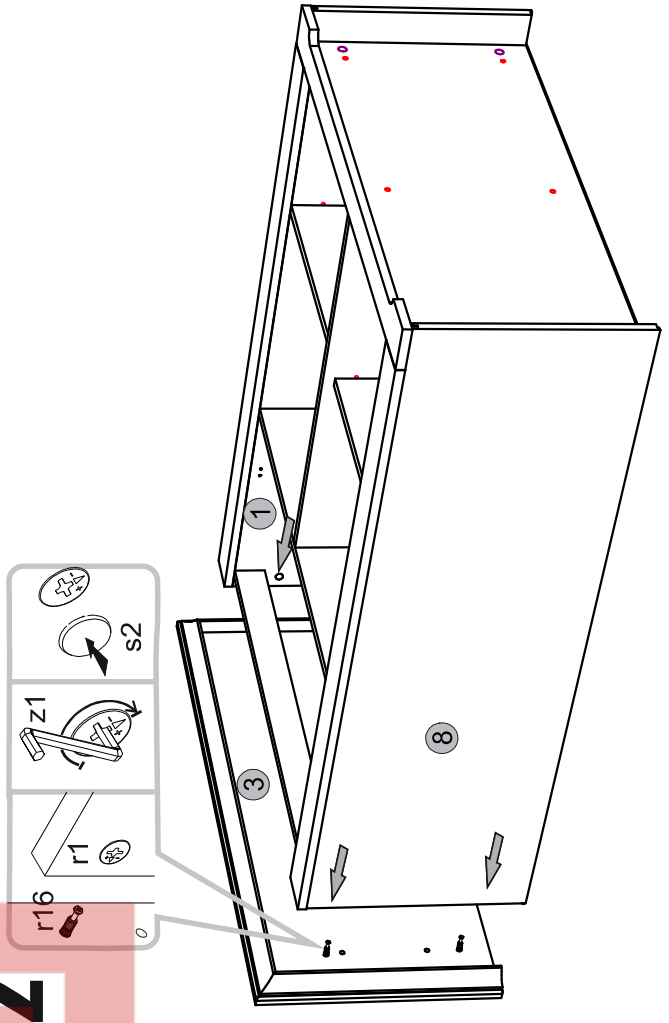

Instalation manual

ARSAL: BAR 1D1W1B1S

Element symbol	Dimensions	Code	Package
1	401	BAR_1W1D1B1S.004	1/1
2	401	BAR_1W1D1B1S.005	1/1
3	458	BAR_1W1D1B1S.006	2/2
4	401	BAR_1W1D1B1S.007	2/2
5	765	BAR_1W1D1B1S.010	2/2
6	396	BAR_1W1D1B1S.019	2/2
7	1289	BAR_1W1D1B1S.002	1/1
8	1289	BAR_1W1D1B1S.003	1/1
9	802	BAR_1W1D1B1S.008	1/1
10	794	BAR_1W1D1B1S.009	2/2
11	585	BAR_1W1D1B1S.011	2/2
12	393	BAR_1W1D1B1S.013	2/2
13	1209	BAR_1W1D1B1S.014	1/1
14	960	BAR_1W1D1B1S.015	1/1
15	802	BAR_1W1D1B1S.016	1/1
16	350	BAR_1W1D1B1S.020	2/2
17	350	BAR_1W1D1B1S.021	2/2
18	335	BAR_1W1D1B1S.022	2/2
19	788	BAR_1W1D1B1S.001	2/2
20	353	BAR_1W1D1B1S.018	2/2
21	445	BAR_1W1D1B1S.035	2/2
22	393	BAR_1W1D1B1S.012	1/1
23	768	BAR_1W1D1B1S.W1	3/3

1

3

2

4

ВРЕМЯ СТОЛ
• МАГАВИН МЕБЛВ •

5

7

6

8

11

12

9

10

BRIS TO L
 • МАГАЗИН МЕБЛІВ •

13

14