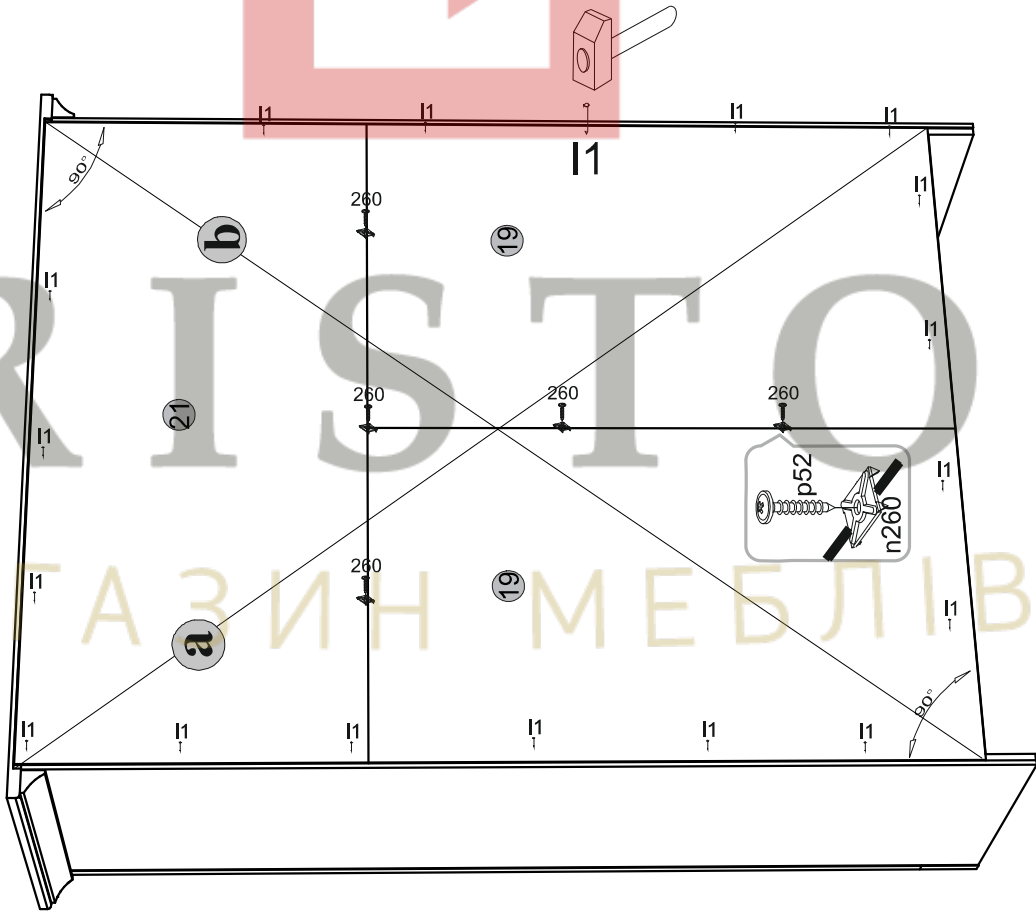

Instalation manual

ARSAL: BAR 1D1W1B1S

Element symbol	Dimensions	Code	Package
1	401	BAR_1W1D1B1S.004	1/1
2	401	BAR_1W1D1B1S.005	1/1
3	458	BAR_1W1D1B1S.006	2/2
4	401	BAR_1W1D1B1S.007	2/2
5	765	BAR_1W1D1B1S.010	2/2
6	396	BAR_1W1D1B1S.019	2/2
7	1289	BAR_1W1D1B1S.002	1/1
8	1289	BAR_1W1D1B1S.003	1/1
9	802	BAR_1W1D1B1S.008	1/1
10	794	BAR_1W1D1B1S.009	2/2
11	585	BAR_1W1D1B1S.011	2/2
12	393	BAR_1W1D1B1S.013	2/2
13	1209	BAR_1W1D1B1S.014	1/1
14	960	BAR_1W1D1B1S.015	1/1
15	802	BAR_1W1D1B1S.016	1/1
16	350	BAR_1W1D1B1S.020	2/2
17	350	BAR_1W1D1B1S.021	2/2
18	335	BAR_1W1D1B1S.022	2/2
19	788	BAR_1W1D1B1S.001	2/2
20	353	BAR_1W1D1B1S.018	2/2
21	445	BAR_1W1D1B1S.035	2/2
22	393	BAR_1W1D1B1S.012	1/1
23	768	BAR_1W1D1B1S.W1	3/3

8

11

12

9

10

BRIS TO L
 • МАГАЗИН МЕБЛІВ •

13

14