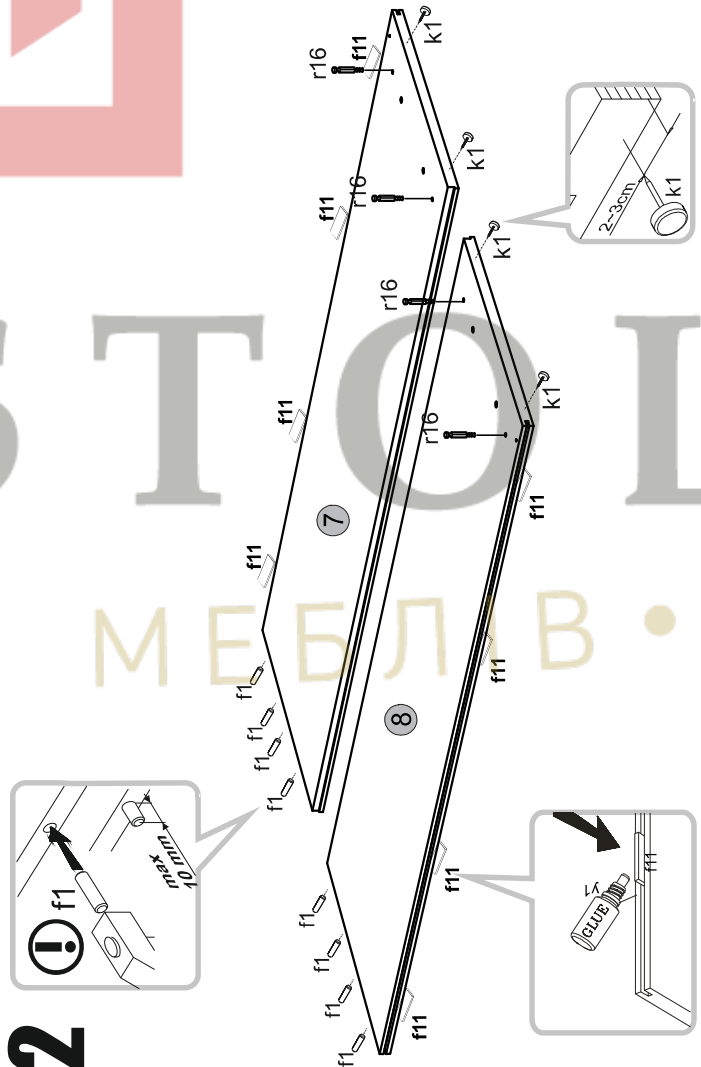

Instalation manual

ARSAL: BAR 1D1W1B1S

Element symbol	Dimensions	Code	Package
1	401	BAR_1W1D1B1S.004	1/1
2	401	BAR_1W1D1B1S.005	1/1
3	458	BAR_1W1D1B1S.006	2/2
4	401	BAR_1W1D1B1S.007	2/2
5	765	BAR_1W1D1B1S.010	2/2
6	396	BAR_1W1D1B1S.019	2/2
7	1289	BAR_1W1D1B1S.002	1/1
8	1289	BAR_1W1D1B1S.003	1/1
9	802	BAR_1W1D1B1S.008	1/1
10	794	BAR_1W1D1B1S.009	2/2
11	585	BAR_1W1D1B1S.011	2/2
12	393	BAR_1W1D1B1S.013	2/2
13	1209	BAR_1W1D1B1S.014	1/1
14	960	BAR_1W1D1B1S.015	1/1
15	802	BAR_1W1D1B1S.016	1/1
16	350	BAR_1W1D1B1S.020	2/2
17	350	BAR_1W1D1B1S.021	2/2
18	335	BAR_1W1D1B1S.022	2/2
19	788	BAR_1W1D1B1S.001	2/2
20	353	BAR_1W1D1B1S.018	2/2
21	445	BAR_1W1D1B1S.035	2/2
22	393	BAR_1W1D1B1S.012	1/1
23	768	BAR_1W1D1B1S.W1	3/3

1

3

2

4

ВРЕМЯ СТОЛ
• МАГАВИН МЕБЛВ •

5

7

6

8

11

12

9

10

BRIS TO L
 • МАГАЗИН МЕБЛІВ •

13

14