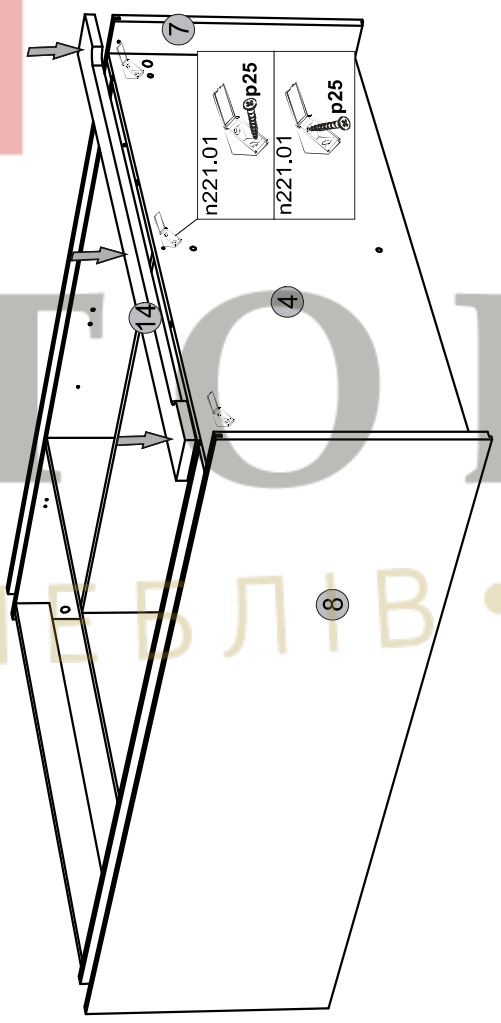

Instalation manual

ARSAL: BAR 1D1W1B1S

Element symbol	Dimensions	Code	Package
1	401	BAR_1W1D1B1S.004	1/1
2	401	BAR_1W1D1B1S.005	1/1
3	458	BAR_1W1D1B1S.006	2/2
4	401	BAR_1W1D1B1S.007	2/2
5	765	BAR_1W1D1B1S.010	2/2
6	396	BAR_1W1D1B1S.019	2/2
7	1289	BAR_1W1D1B1S.002	1/1
8	1289	BAR_1W1D1B1S.003	1/1
9	802	BAR_1W1D1B1S.008	1/1
10	794	BAR_1W1D1B1S.009	2/2
11	585	BAR_1W1D1B1S.011	2/2
12	393	BAR_1W1D1B1S.013	2/2
13	1209	BAR_1W1D1B1S.014	1/1
14	960	BAR_1W1D1B1S.015	1/1
15	802	BAR_1W1D1B1S.016	1/1
16	350	BAR_1W1D1B1S.020	2/2
17	350	BAR_1W1D1B1S.021	2/2
18	335	BAR_1W1D1B1S.022	2/2
19	788	BAR_1W1D1B1S.001	2/2
20	353	BAR_1W1D1B1S.018	2/2
21	445	BAR_1W1D1B1S.035	2/2
22	393	BAR_1W1D1B1S.012	1/1
23	768	BAR_1W1D1B1S.W1	3/3

8

11

12

9

10

BRIS TO L
 • МАГАЗИН МЕБЛІВ •

13

14