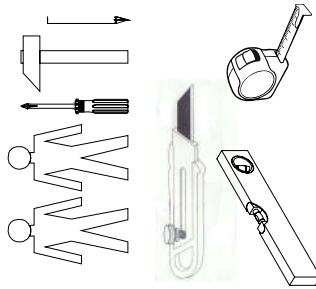

Instalation manual

ARSAL: BAR 1D1W1B1S

Element symbol	Dimensions	Code	Package
1	401	BAR_1W1D1B1S.004	1/1
2	401	BAR_1W1D1B1S.005	1/1
3	458	BAR_1W1D1B1S.006	2/2
4	401	BAR_1W1D1B1S.007	2/2
5	765	BAR_1W1D1B1S.010	2/2
6	396	BAR_1W1D1B1S.019	2/2
7	1289	BAR_1W1D1B1S.002	1/1
8	1289	BAR_1W1D1B1S.003	1/1
9	802	BAR_1W1D1B1S.008	1/1
10	794	BAR_1W1D1B1S.009	2/2
11	585	BAR_1W1D1B1S.011	2/2
12	393	BAR_1W1D1B1S.013	2/2
13	1209	BAR_1W1D1B1S.014	1/1
14	960	BAR_1W1D1B1S.015	1/1
15	802	BAR_1W1D1B1S.016	1/1
16	350	BAR_1W1D1B1S.020	2/2
17	350	BAR_1W1D1B1S.021	2/2
18	335	BAR_1W1D1B1S.022	2/2
19	788	BAR_1W1D1B1S.001	2/2
20	353	BAR_1W1D1B1S.018	2/2
21	445	BAR_1W1D1B1S.035	2/2
22	393	BAR_1W1D1B1S.012	1/1
23	768	BAR_1W1D1B1S.W1	3/3

1

3

2

4

ВРЕМЯ СТОЛ
• МАГАВИН МЕБЛВ •

5

7

6

8

11

12

9

10

BRIS TO L
 • МАГАЗИН МЕБЛІВ •

13

14