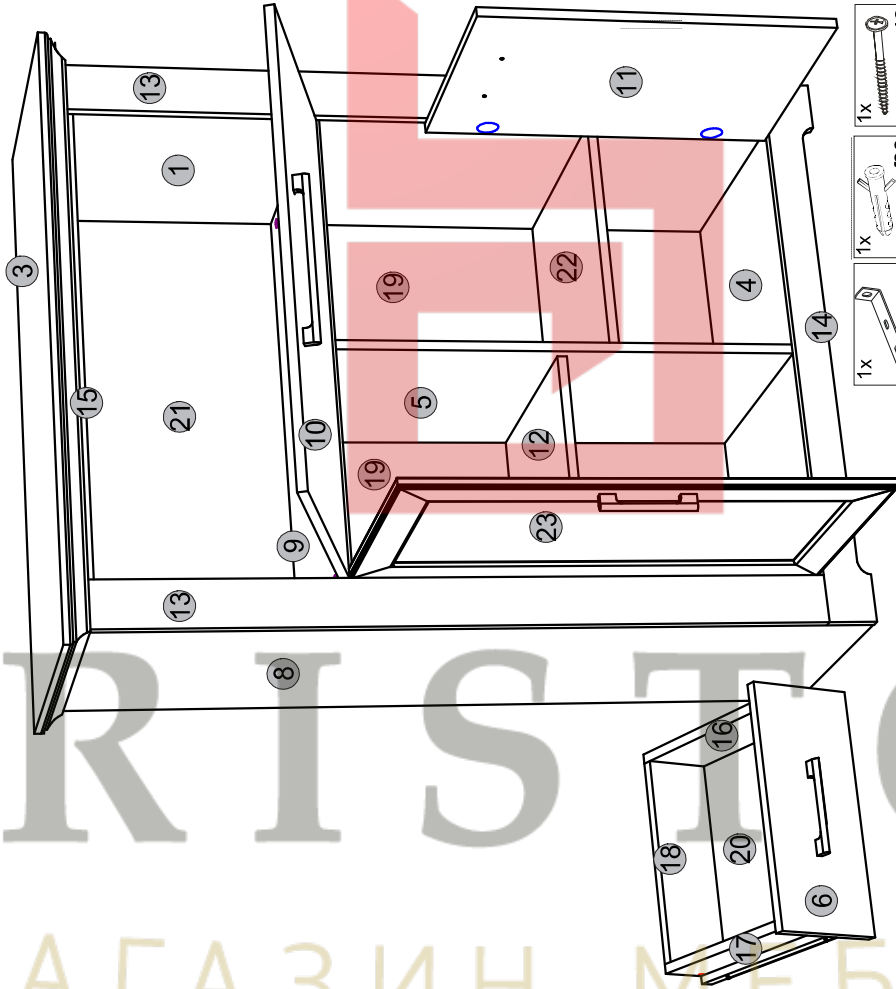

Instalation manual

ARSAL: BAR 1D1W1B1S

Element symbol	Dimensions	Code	Package
1	401	BAR_1W1D1B1S.004	1/1
2	401	BAR_1W1D1B1S.005	1/1
3	458	BAR_1W1D1B1S.006	2/2
4	401	BAR_1W1D1B1S.007	2/2
5	765	BAR_1W1D1B1S.010	2/2
6	396	BAR_1W1D1B1S.019	2/2
7	1289	BAR_1W1D1B1S.002	1/1
8	1289	BAR_1W1D1B1S.003	1/1
9	802	BAR_1W1D1B1S.008	1/1
10	794	BAR_1W1D1B1S.009	2/2
11	585	BAR_1W1D1B1S.011	2/2
12	393	BAR_1W1D1B1S.013	2/2
13	1209	BAR_1W1D1B1S.014	1/1
14	960	BAR_1W1D1B1S.015	1/1
15	802	BAR_1W1D1B1S.016	1/1
16	350	BAR_1W1D1B1S.020	2/2
17	350	BAR_1W1D1B1S.021	2/2
18	335	BAR_1W1D1B1S.022	2/2
19	788	BAR_1W1D1B1S.001	2/2
20	353	BAR_1W1D1B1S.018	2/2
21	445	BAR_1W1D1B1S.035	2/2
22	393	BAR_1W1D1B1S.012	1/1
23	768	BAR_1W1D1B1S.W1	3/3

1

3

2

4

ВРЕМЯ СТОЛ
• МАГАВИН МЕБЛВ •

5

7

6

8

11

12

9

10

BRIS TO L
 • МАГАЗИН МЕБЛІВ •

13

14