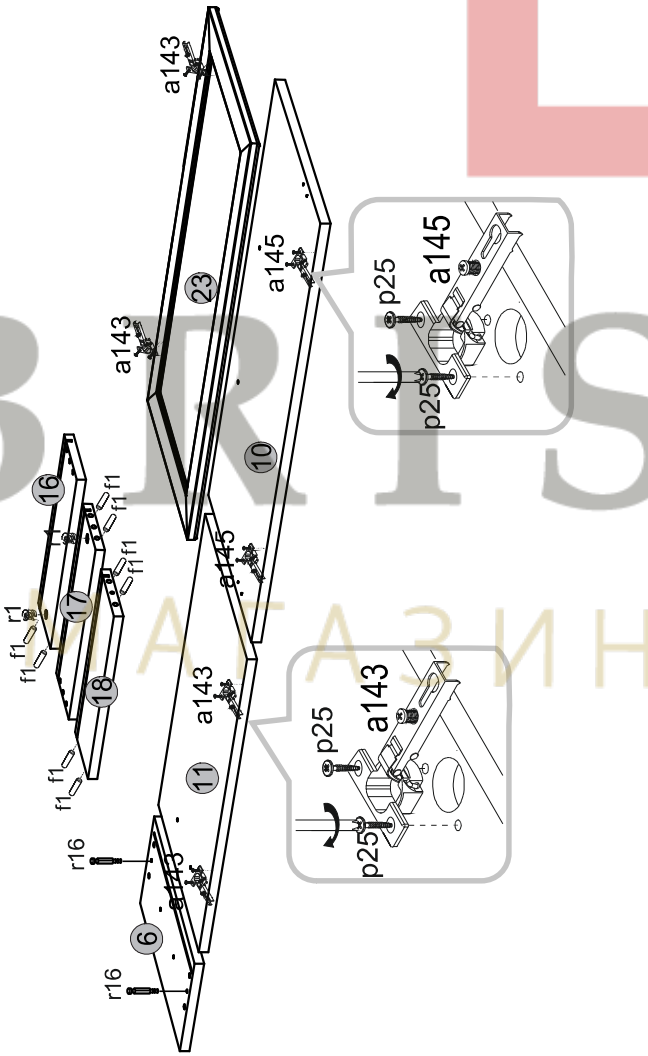

Instalation manual

ARSAL: BAR 1D1W1B1S

Element symbol	Dimensions	Code	Package
1	401	BAR_1W1D1B1S.004	1/1
2	401	BAR_1W1D1B1S.005	1/1
3	458	BAR_1W1D1B1S.006	2/2
4	401	BAR_1W1D1B1S.007	2/2
5	765	BAR_1W1D1B1S.010	2/2
6	396	BAR_1W1D1B1S.019	2/2
7	1289	BAR_1W1D1B1S.002	1/1
8	1289	BAR_1W1D1B1S.003	1/1
9	802	BAR_1W1D1B1S.008	1/1
10	794	BAR_1W1D1B1S.009	2/2
11	585	BAR_1W1D1B1S.011	2/2
12	393	BAR_1W1D1B1S.013	2/2
13	1209	BAR_1W1D1B1S.014	1/1
14	960	BAR_1W1D1B1S.015	1/1
15	802	BAR_1W1D1B1S.016	1/1
16	350	BAR_1W1D1B1S.020	2/2
17	350	BAR_1W1D1B1S.021	2/2
18	335	BAR_1W1D1B1S.022	2/2
19	788	BAR_1W1D1B1S.001	2/2
20	353	BAR_1W1D1B1S.018	2/2
21	445	BAR_1W1D1B1S.035	2/2
22	393	BAR_1W1D1B1S.012	1/1
23	768	BAR_1W1D1B1S.W1	3/3

1

3

2

4

ВРЕМЯ СТОЛ
• МАГАВИН МЕБЛВ •

5

7

6

8

11

12

9

10

BRIS TO L
 • МАГАЗИН МЕБЛІВ •

13

14