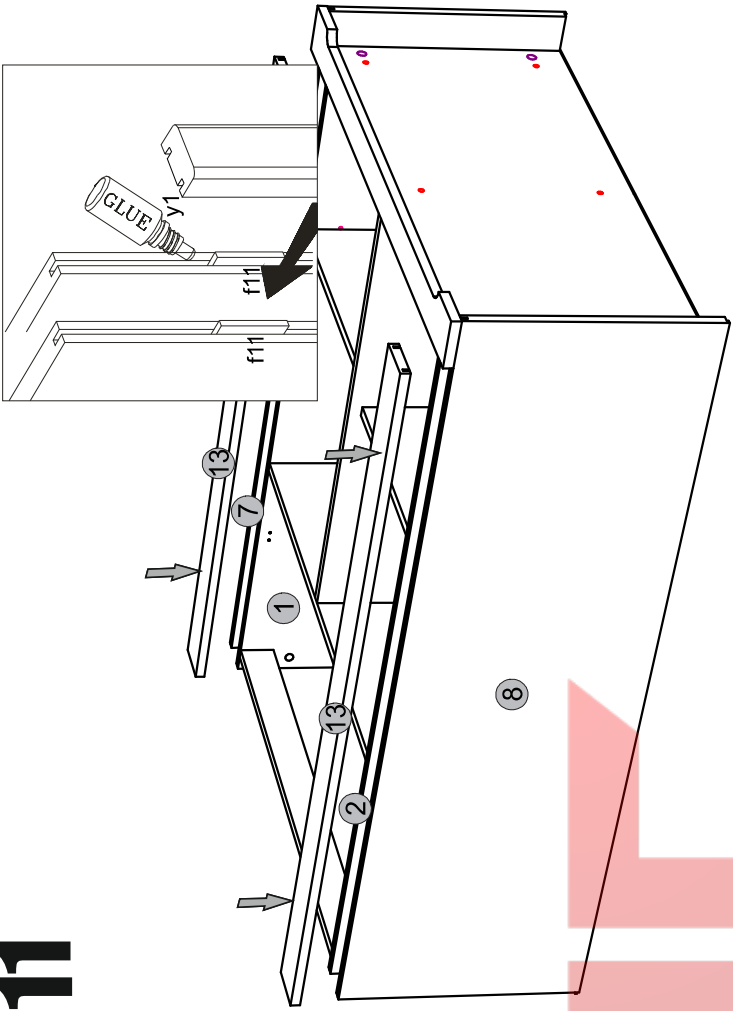

Instalation manual

ARSAL: BAR 1D1W1B1S

Element symbol	Dimensions	Code	Package
1	401	BAR_1W1D1B1S.004	1/1
2	401	BAR_1W1D1B1S.005	1/1
3	458	BAR_1W1D1B1S.006	2/2
4	401	BAR_1W1D1B1S.007	2/2
5	765	BAR_1W1D1B1S.010	2/2
6	396	BAR_1W1D1B1S.019	2/2
7	1289	BAR_1W1D1B1S.002	1/1
8	1289	BAR_1W1D1B1S.003	1/1
9	802	BAR_1W1D1B1S.008	1/1
10	794	BAR_1W1D1B1S.009	2/2
11	585	BAR_1W1D1B1S.011	2/2
12	393	BAR_1W1D1B1S.013	2/2
13	1209	BAR_1W1D1B1S.014	1/1
14	960	BAR_1W1D1B1S.015	1/1
15	802	BAR_1W1D1B1S.016	1/1
16	350	BAR_1W1D1B1S.020	2/2
17	350	BAR_1W1D1B1S.021	2/2
18	335	BAR_1W1D1B1S.022	2/2
19	788	BAR_1W1D1B1S.001	2/2
20	353	BAR_1W1D1B1S.018	2/2
21	445	BAR_1W1D1B1S.035	2/2
22	393	BAR_1W1D1B1S.012	1/1
23	768	BAR_1W1D1B1S.W1	3/3

1

3

2

4

ВРЕМЯ СТОЛ
• МАГАВИН МЕБЛВ •

5

7

6

8

11

12

9

10

BRIS TO L
 • МАГАЗИН МЕБЛІВ •

13

14