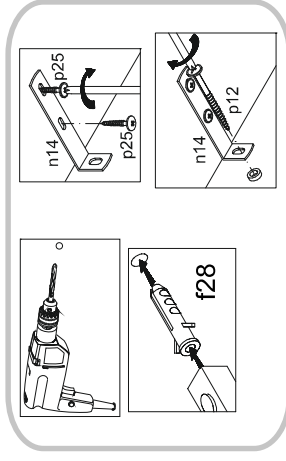

Instalation manual

ARSAL: BAR 1D1W1B1S

Element symbol	Dimensions	Code	Package
1	401	BAR_1W1D1B1S.004	1/1
2	401	BAR_1W1D1B1S.005	1/1
3	458	BAR_1W1D1B1S.006	2/2
4	401	BAR_1W1D1B1S.007	2/2
5	765	BAR_1W1D1B1S.010	2/2
6	396	BAR_1W1D1B1S.019	2/2
7	1289	BAR_1W1D1B1S.002	1/1
8	1289	BAR_1W1D1B1S.003	1/1
9	802	BAR_1W1D1B1S.008	1/1
10	794	BAR_1W1D1B1S.009	2/2
11	585	BAR_1W1D1B1S.011	2/2
12	393	BAR_1W1D1B1S.013	2/2
13	1209	BAR_1W1D1B1S.014	1/1
14	960	BAR_1W1D1B1S.015	1/1
15	802	BAR_1W1D1B1S.016	1/1
16	350	BAR_1W1D1B1S.020	2/2
17	350	BAR_1W1D1B1S.021	2/2
18	335	BAR_1W1D1B1S.022	2/2
19	788	BAR_1W1D1B1S.001	2/2
20	353	BAR_1W1D1B1S.018	2/2
21	445	BAR_1W1D1B1S.035	2/2
22	393	BAR_1W1D1B1S.012	1/1
23	768	BAR_1W1D1B1S.W1	3/3

8

11

12

9

10

BRIS TO L
 • МАГАЗИН МЕБЛІВ •

13

14