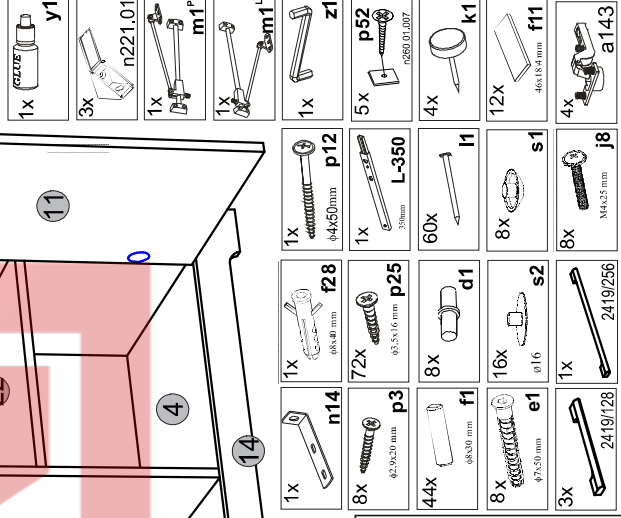

Instalation manual

ARSAL: BAR 1D1W1B1S

Element symbol	Dimensions	Code	Package
1	401	BAR_1W1D1B1S.004	1/1
2	401	BAR_1W1D1B1S.005	1/1
3	458	BAR_1W1D1B1S.006	2/2
4	401	BAR_1W1D1B1S.007	2/2
5	765	BAR_1W1D1B1S.010	2/2
6	396	BAR_1W1D1B1S.019	2/2
7	1289	BAR_1W1D1B1S.002	1/1
8	1289	BAR_1W1D1B1S.003	1/1
9	802	BAR_1W1D1B1S.008	1/1
10	794	BAR_1W1D1B1S.009	2/2
11	585	BAR_1W1D1B1S.011	2/2
12	393	BAR_1W1D1B1S.013	2/2
13	1209	BAR_1W1D1B1S.014	1/1
14	960	BAR_1W1D1B1S.015	1/1
15	802	BAR_1W1D1B1S.016	1/1
16	350	BAR_1W1D1B1S.020	2/2
17	350	BAR_1W1D1B1S.021	2/2
18	335	BAR_1W1D1B1S.022	2/2
19	788	BAR_1W1D1B1S.001	2/2
20	353	BAR_1W1D1B1S.018	2/2
21	445	BAR_1W1D1B1S.035	2/2
22	393	BAR_1W1D1B1S.012	1/1
23	768	BAR_1W1D1B1S.W1	3/3

1

3

2

4

ВРЕМЯ СТОЛ
• МАГАВИН МЕБЛВ •

5

7

6

8

11

12

9

10

BRIS TO L
 • МАГАЗИН МЕБЛІВ •

13

14