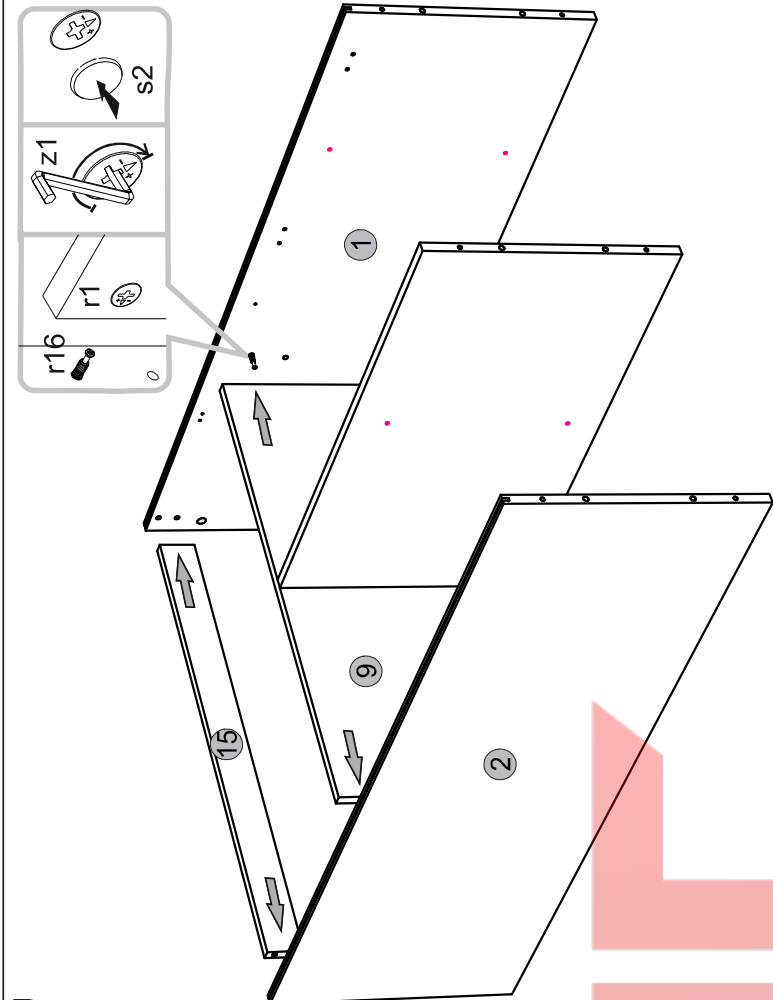

Instalation manual

ARSAL: BAR 1D1W1B1S

Element symbol	Dimensions	Code	Package
1	401	BAR_1W1D1B1S.004	1/1
2	401	BAR_1W1D1B1S.005	1/1
3	458	BAR_1W1D1B1S.006	2/2
4	401	BAR_1W1D1B1S.007	2/2
5	765	BAR_1W1D1B1S.010	2/2
6	396	BAR_1W1D1B1S.019	2/2
7	1289	BAR_1W1D1B1S.002	1/1
8	1289	BAR_1W1D1B1S.003	1/1
9	802	BAR_1W1D1B1S.008	1/1
10	794	BAR_1W1D1B1S.009	2/2
11	585	BAR_1W1D1B1S.011	2/2
12	393	BAR_1W1D1B1S.013	2/2
13	1209	BAR_1W1D1B1S.014	1/1
14	960	BAR_1W1D1B1S.015	1/1
15	802	BAR_1W1D1B1S.016	1/1
16	350	BAR_1W1D1B1S.020	2/2
17	350	BAR_1W1D1B1S.021	2/2
18	335	BAR_1W1D1B1S.022	2/2
19	788	BAR_1W1D1B1S.001	2/2
20	353	BAR_1W1D1B1S.018	2/2
21	445	BAR_1W1D1B1S.035	2/2
22	393	BAR_1W1D1B1S.012	1/1
23	768	BAR_1W1D1B1S.W1	3/3

1

3

2

4

ВРЕМЯ СТОЛ
• МАГАВИН МЕБЛВ •

5

7

6

8

11

12

9

10

BRIS TO L
 • МАГАЗИН МЕБЛІВ •

13

14