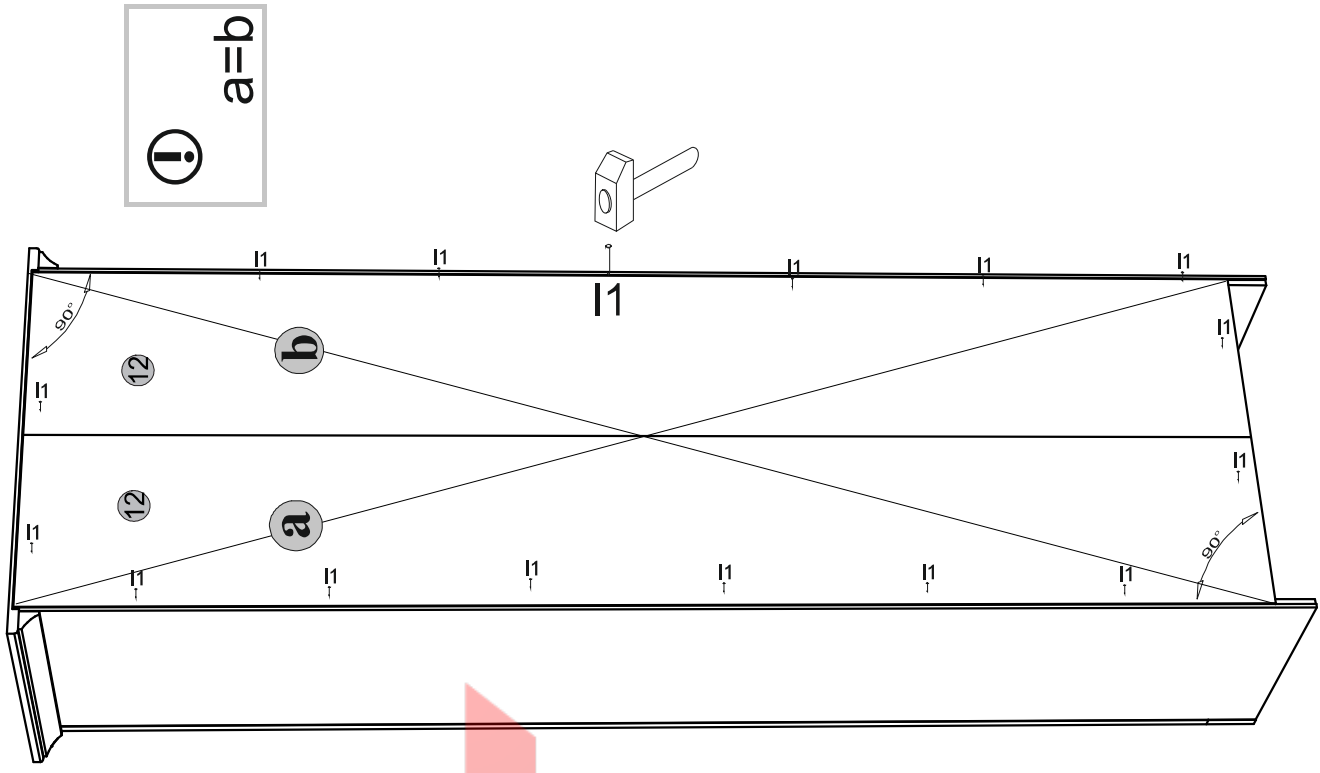

8

9

10

ВІСТІС ТО
• МЕБЕЛАЗИ Н МЕБЛІВ •