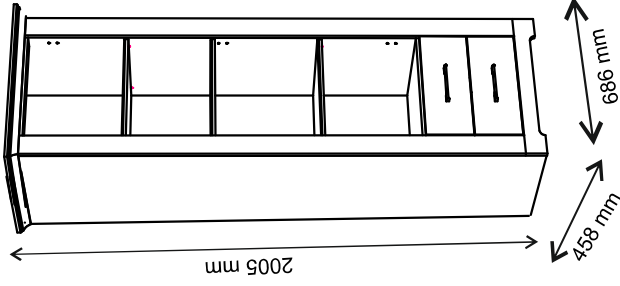

Instalation manual

ARSAL: REG OTW 2S

Element symbol	Dimensions	Code	Package
1	1984 404	1 REG_1W2S_1D2S_2S.001	1/1
2	1984 404	1 REG_1W2S_1D2S_2S.002	1/1
3	454 390	2 REG_1W2S_1D2S_2S.008	2/2
4	454 390	1 REG_1W2S_1D2S_2S.009	2/2
5	1904 80	2 REG_1W2S_1D2S_2S.010	1/1
6	612 80	1 REG_1W2S_1D2S_2S.012	1/1
7	396 120	2 REG_1W2S_1D2S_2S.013	2/2
8	350 120	2 REG_1W2S_1D2S_2S.014	2/2
9	350 120	2 REG_1W2S_1D2S_2S.015	2/2
10	454 60	1 REG_1W2S_1D2S_2S.016	2/2
11	446 180	1 REG_1W2S_1D2S_2S.029	2/2
12	1929 298	3 REG_1W2S_1D2S_2S.017	1/1
13	414 352	3 REG_1W2S_1D2S_2S.018	1/1
14	1904 401	1 REG_1W2S_1D2S_2S.003	1/1
15	1904 401	1 REG_1W2S_1D2S_2S.004	1/1
16	686 16/46	1 REG_1W2S_1D2S_2S.005	2/2
17	454 401	1 REG_1W2S_1D2S_2S.007	2/2
18	446 180	1 REG_1W2S_1D2S_2S.011	2/2
19	578 401	1 REG_1W2S_1D2S_2S.006	2/2