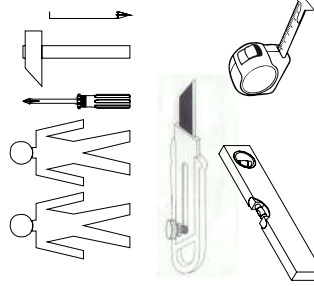

Instalation manual

ARSAL: REG OTW 2S

Element symbol	Dimensions	Code	Package
1	1984 404	1 REG_1W2S_1D2S_2S.001	1/1
2	1984 404	1 REG_1W2S_1D2S_2S.002	1/1
3	454 390	2 REG_1W2S_1D2S_2S.008	2/2
4	454 390	1 REG_1W2S_1D2S_2S.009	2/2
5	1904 80	2 REG_1W2S_1D2S_2S.010	1/1
6	612 80	1 REG_1W2S_1D2S_2S.012	1/1
7	396 120	2 REG_1W2S_1D2S_2S.013	2/2
8	350 120	2 REG_1W2S_1D2S_2S.014	2/2
9	350 120	2 REG_1W2S_1D2S_2S.015	2/2
10	454 60	1 REG_1W2S_1D2S_2S.016	2/2
11	446 180	1 REG_1W2S_1D2S_2S.029	2/2
12	1929 298	3 REG_1W2S_1D2S_2S.017	1/1
13	414 352	3 REG_1W2S_1D2S_2S.018	1/1
14	1904 401	1 REG_1W2S_1D2S_2S.003	1/1
15	1904 401	1 REG_1W2S_1D2S_2S.004	1/1
16	686 16/46	1 REG_1W2S_1D2S_2S.005	2/2
17	454 401	1 REG_1W2S_1D2S_2S.007	2/2
18	446 180	1 REG_1W2S_1D2S_2S.011	2/2
19	578 401	1 REG_1W2S_1D2S_2S.006	2/2