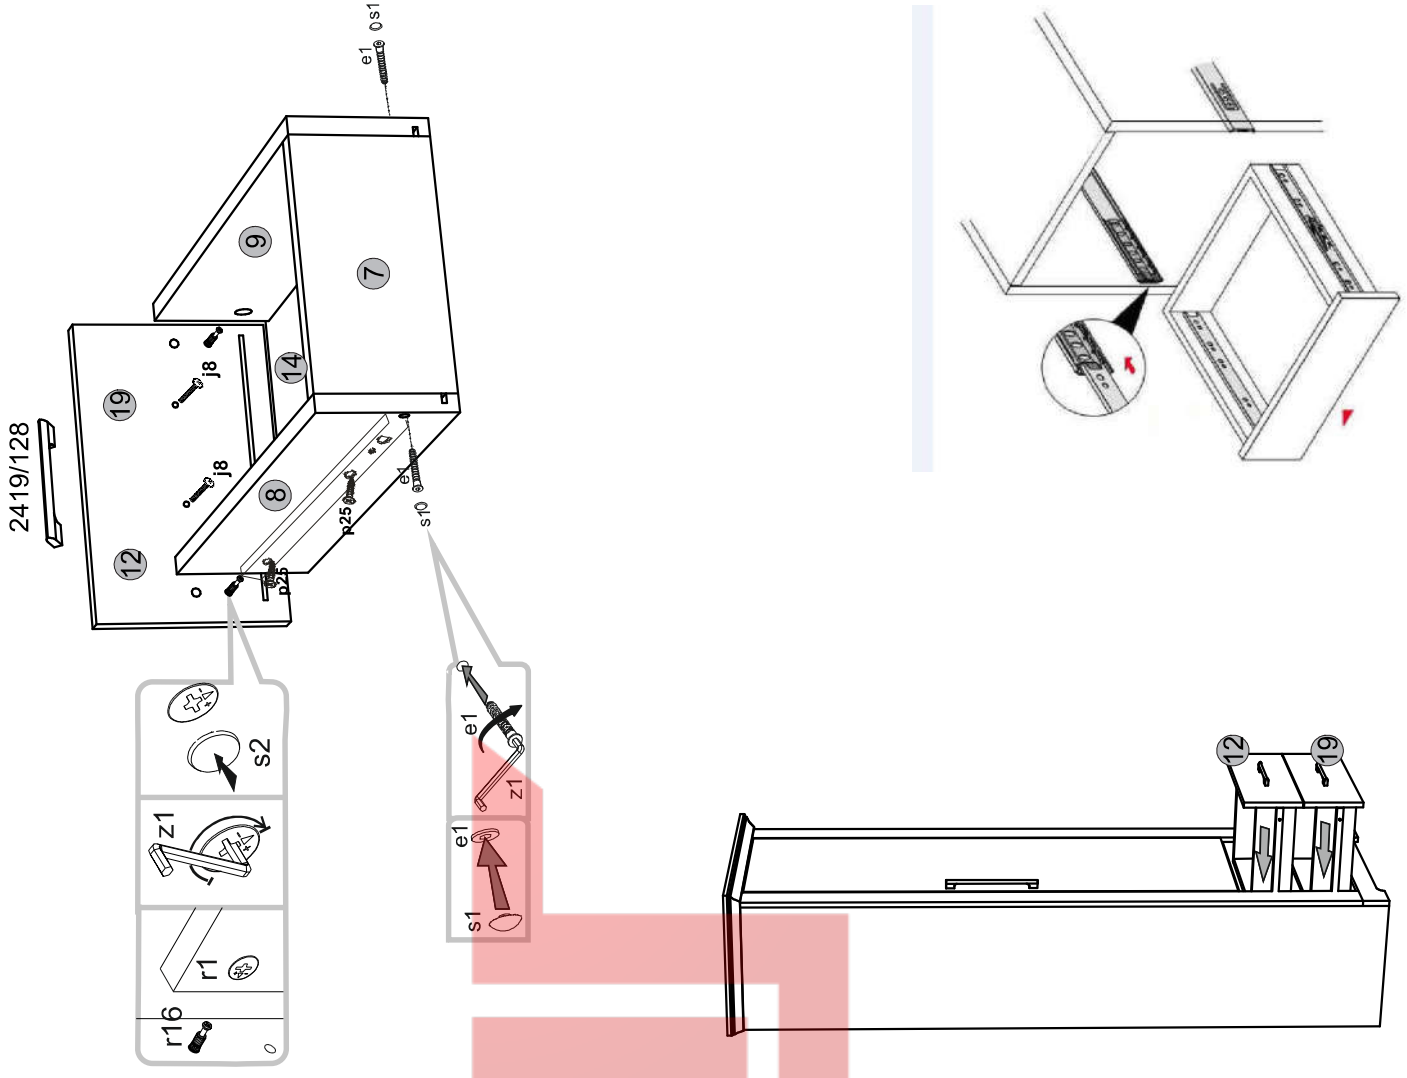

13

14

В РІС ТО

МАГАЗИН МЕБЛІВ