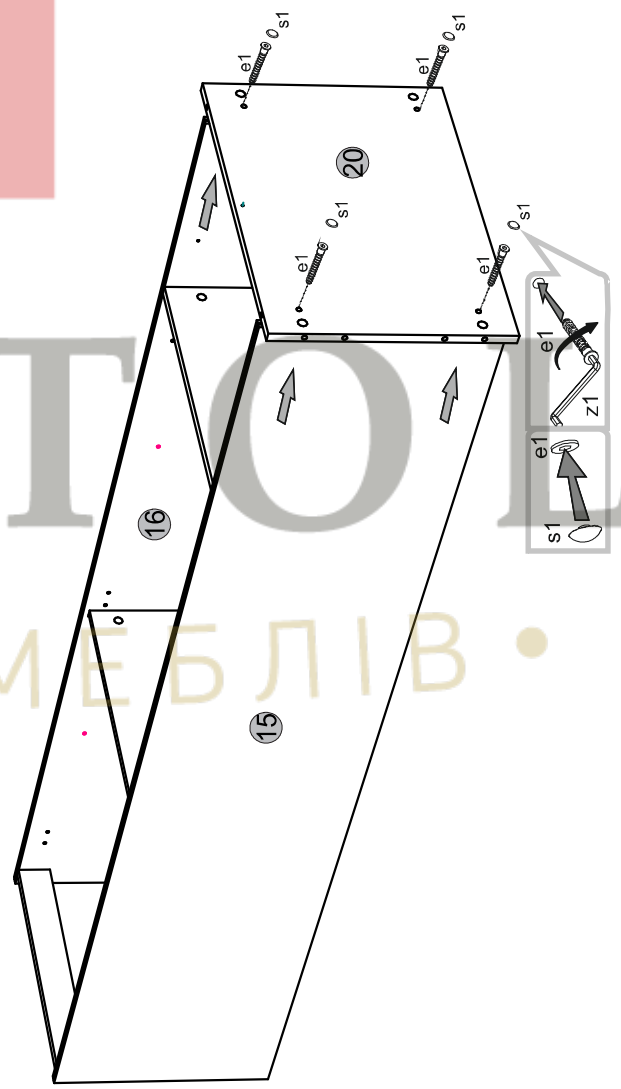

# Instalation manual

ARSAL: REG 1D2S, WIT 1W2S

Element symbol	Dimensions	Code	Package
1	1984 404	REG_1W2S_1D2S_2S.001	1/1
2	1984 404	REG_1W2S_1D2S_2S.002	1/1
3	454 390	REG_1W2S_1D2S_2S.008	2/2
4	454 390	REG_1W2S_1D2S_2S.009	2/2
5	1904 80	REG_1W2S_1D2S_2S.010	1/1
6	612 80	REG_1W2S_1D2S_2S.012	1/1
7	396 120	REG_1W2S_1D2S_2S.013	2/2
8	350 120	REG_1W2S_1D2S_2S.014	2/2
9	350 120	REG_1W2S_1D2S_2S.015	2/2
10	454 60	REG_1W2S_1D2S_2S.016	2/2
11	1502 446	REG_1W2S_1D2S_2S.028	3/3
12	446 180	REG_1W2S_1D2S_2S.029	2/2
13	1929 298	REG_1W2S_1D2S_2S.017	1/1
14	414 352	REG_1W2S_1D2S_2S.018	1/1
15	1904 401	REG_1W2S_1D2S_2S.003	1/1
16	1904 401	REG_1W2S_1D2S_2S.004	1/1
17	686 458	REG_1W2S_1D2S_2S.005	2/2
18	454 401	REG_1W2S_1D2S_2S.007	2/2
19	446 180	REG_1W2S_1D2S_2S.011	2/2
20	578 401	REG_1W2S_1D2S_2S.006	2/2

1

3

2

4

7

8

5

6