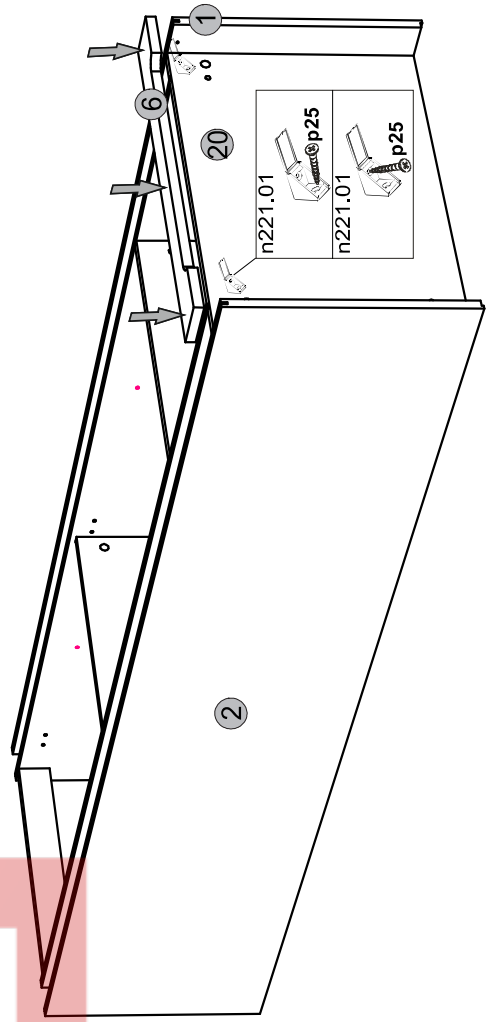

# Instalation manual

ARSAL: REG 1D2S, WIT 1W2S

Element symbol	Dimensions	Code	Package
1	1984 404	REG_1W2S_1D2S_2S.001	1/1
2	1984 404	REG_1W2S_1D2S_2S.002	1/1
3	454 390	REG_1W2S_1D2S_2S.008	2/2
4	454 390	REG_1W2S_1D2S_2S.009	2/2
5	1904 80	REG_1W2S_1D2S_2S.010	1/1
6	612 80	REG_1W2S_1D2S_2S.012	1/1
7	396 120	REG_1W2S_1D2S_2S.013	2/2
8	350 120	REG_1W2S_1D2S_2S.014	2/2
9	350 120	REG_1W2S_1D2S_2S.015	2/2
10	454 60	REG_1W2S_1D2S_2S.016	2/2
11	1502 446	REG_1W2S_1D2S_2S.028	3/3
12	446 180	REG_1W2S_1D2S_2S.029	2/2
13	1929 298	REG_1W2S_1D2S_2S.017	1/1
14	414 352	REG_1W2S_1D2S_2S.018	1/1
15	1904 401	REG_1W2S_1D2S_2S.003	1/1
16	1904 401	REG_1W2S_1D2S_2S.004	1/1
17	686 458	REG_1W2S_1D2S_2S.005	2/2
18	454 401	REG_1W2S_1D2S_2S.007	2/2
19	446 180	REG_1W2S_1D2S_2S.011	2/2
20	578 401	REG_1W2S_1D2S_2S.006	2/2

1

3

2

4

7

8

5

6