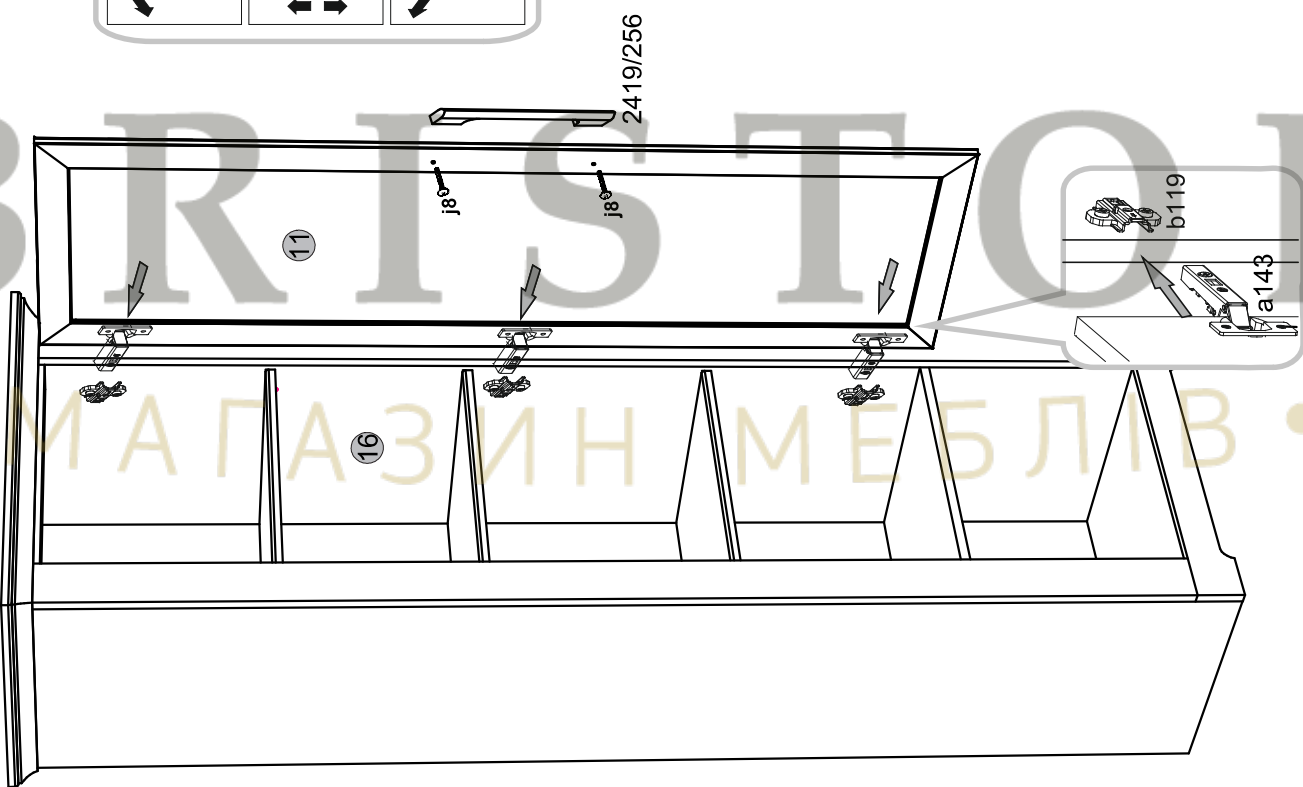

13

14

BRISTOL
МАГАЗИН МЕБЛІВ