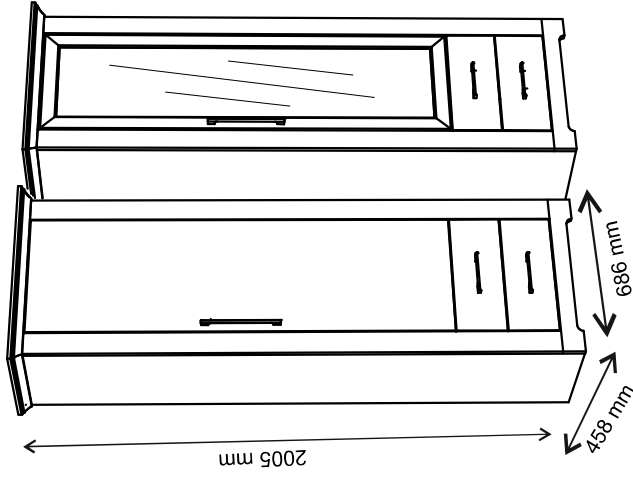

# Instalation manual

ARSAL: REG 1D2S, WIT 1W2S

Element symbol	Dimensions	Code	Package
1	1984 404	REG_1W2S_1D2S_2S.001	1/1
2	1984 404	REG_1W2S_1D2S_2S.002	1/1
3	454 390	REG_1W2S_1D2S_2S.008	2/2
4	454 390	REG_1W2S_1D2S_2S.009	2/2
5	1904 80	REG_1W2S_1D2S_2S.010	1/1
6	612 80	REG_1W2S_1D2S_2S.012	1/1
7	396 120	REG_1W2S_1D2S_2S.013	2/2
8	350 120	REG_1W2S_1D2S_2S.014	2/2
9	350 120	REG_1W2S_1D2S_2S.015	2/2
10	454 60	REG_1W2S_1D2S_2S.016	2/2
11	1502 446	REG_1W2S_1D2S_2S.028	3/3
12	446 180	REG_1W2S_1D2S_2S.029	2/2
13	1929 298	REG_1W2S_1D2S_2S.017	1/1
14	414 352	REG_1W2S_1D2S_2S.018	1/1
15	1904 401	REG_1W2S_1D2S_2S.003	1/1
16	1904 401	REG_1W2S_1D2S_2S.004	1/1
17	686 458	REG_1W2S_1D2S_2S.005	2/2
18	454 401	REG_1W2S_1D2S_2S.007	2/2
19	446 180	REG_1W2S_1D2S_2S.011	2/2
20	578 401	REG_1W2S_1D2S_2S.006	2/2