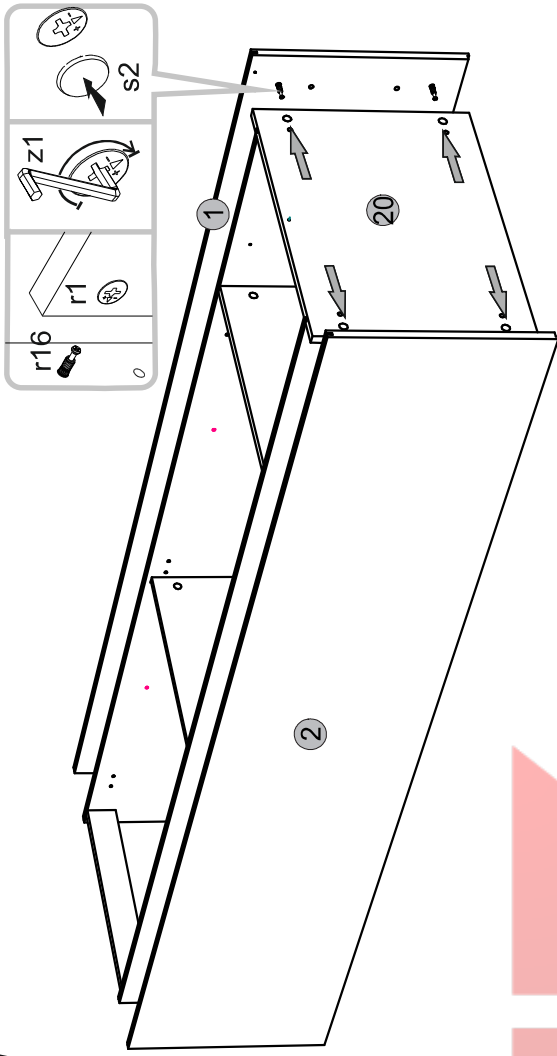

7

8

5

6

BRIS TOOL

МАГАЗИН МЕБЛІВ