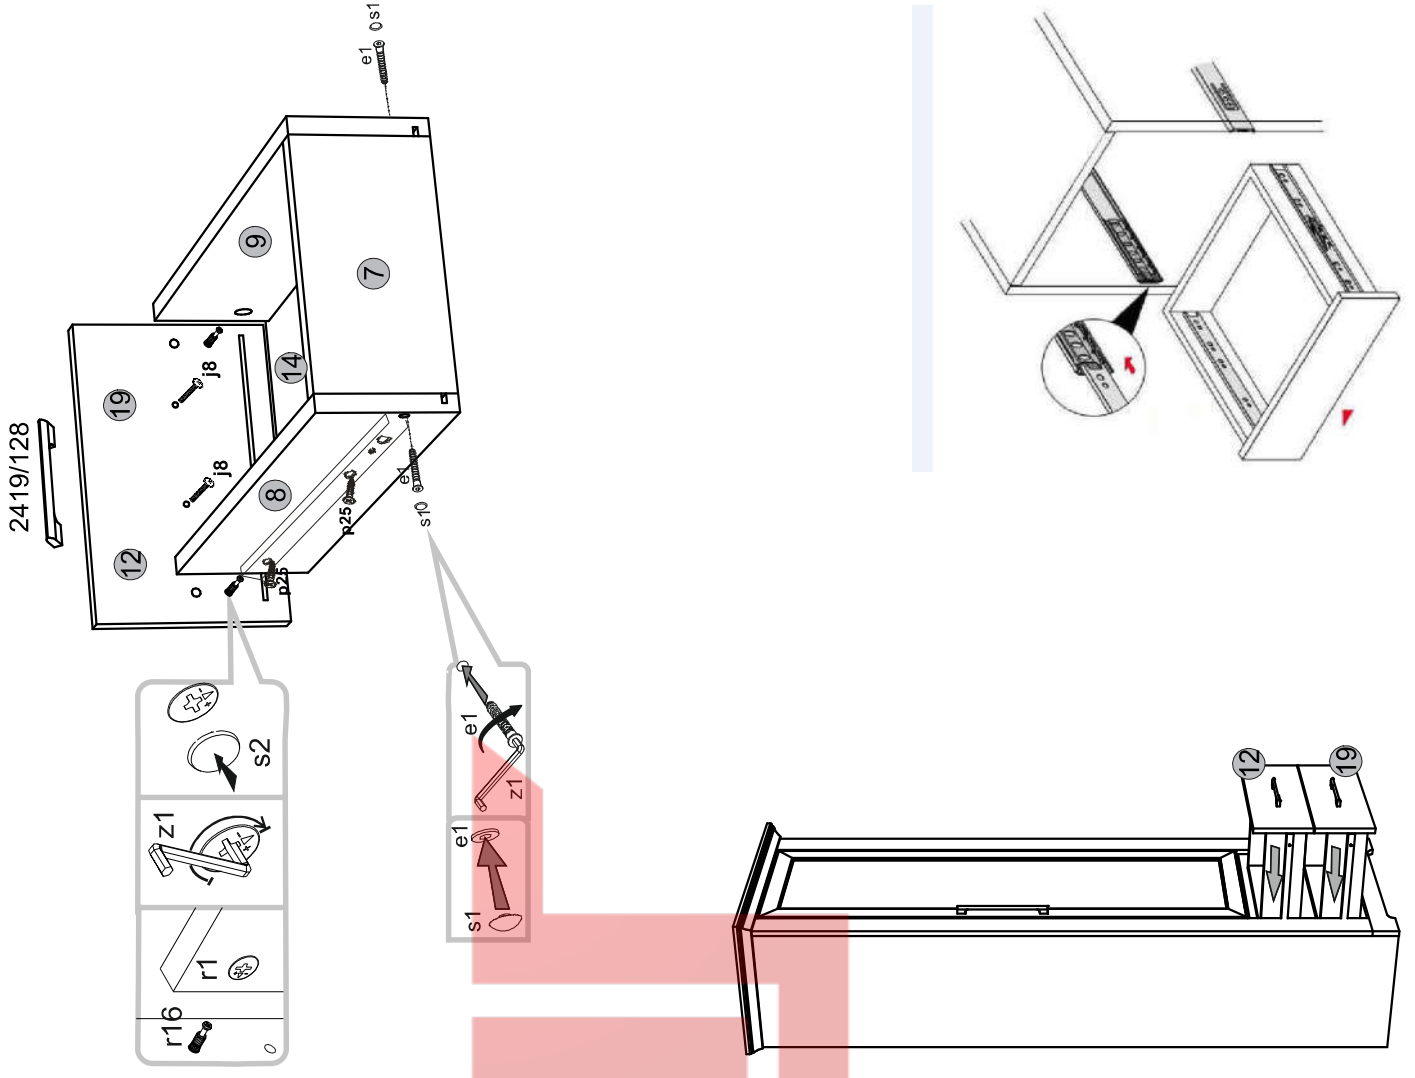

13

14

BRISTOL
МАГАЗИН МЕБЛІВ