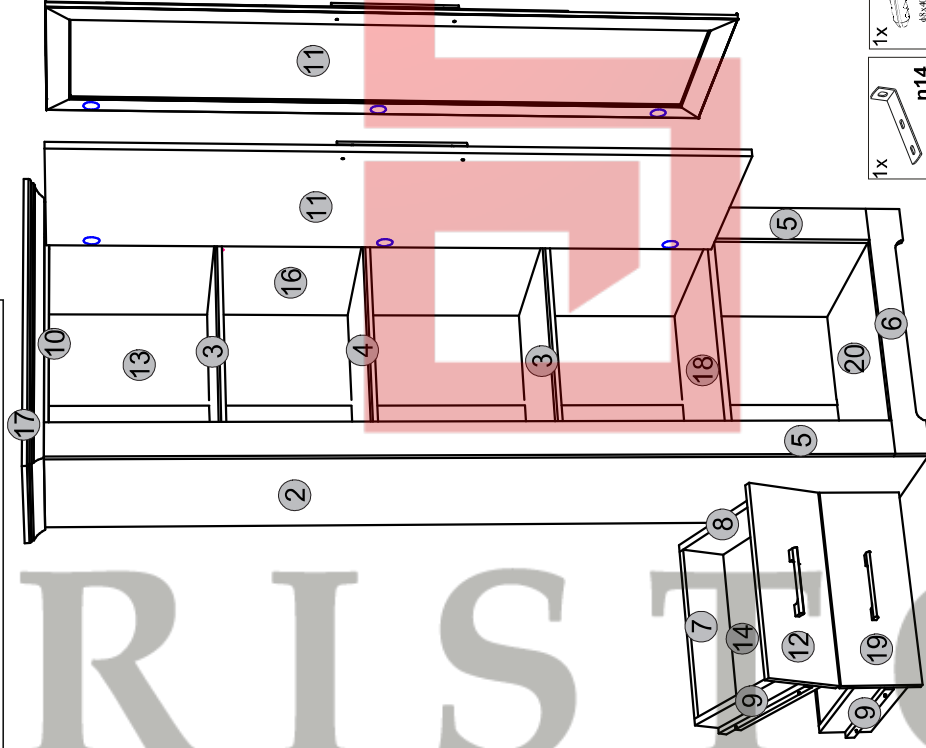

# Instalation manual

ARSAL: REG 1D2S, WIT 1W2S

Element symbol	Dimensions	Code	Package
1	1984 404	REG_1W2S_1D2S_2S.001	1/1
2	1984 404	REG_1W2S_1D2S_2S.002	1/1
3	454 390	REG_1W2S_1D2S_2S.008	2/2
4	454 390	REG_1W2S_1D2S_2S.009	2/2
5	1904 80	REG_1W2S_1D2S_2S.010	1/1
6	612 80	REG_1W2S_1D2S_2S.012	1/1
7	396 120	REG_1W2S_1D2S_2S.013	2/2
8	350 120	REG_1W2S_1D2S_2S.014	2/2
9	350 120	REG_1W2S_1D2S_2S.015	2/2
10	454 60	REG_1W2S_1D2S_2S.016	2/2
11	1502 446	REG_1W2S_1D2S_2S.028	3/3
12	446 180	REG_1W2S_1D2S_2S.029	2/2
13	1929 298	REG_1W2S_1D2S_2S.017	1/1
14	414 352	REG_1W2S_1D2S_2S.018	1/1
15	1904 401	REG_1W2S_1D2S_2S.003	1/1
16	1904 401	REG_1W2S_1D2S_2S.004	1/1
17	686 458	REG_1W2S_1D2S_2S.005	2/2
18	454 401	REG_1W2S_1D2S_2S.007	2/2
19	446 180	REG_1W2S_1D2S_2S.011	2/2
20	578 401	REG_1W2S_1D2S_2S.006	2/2