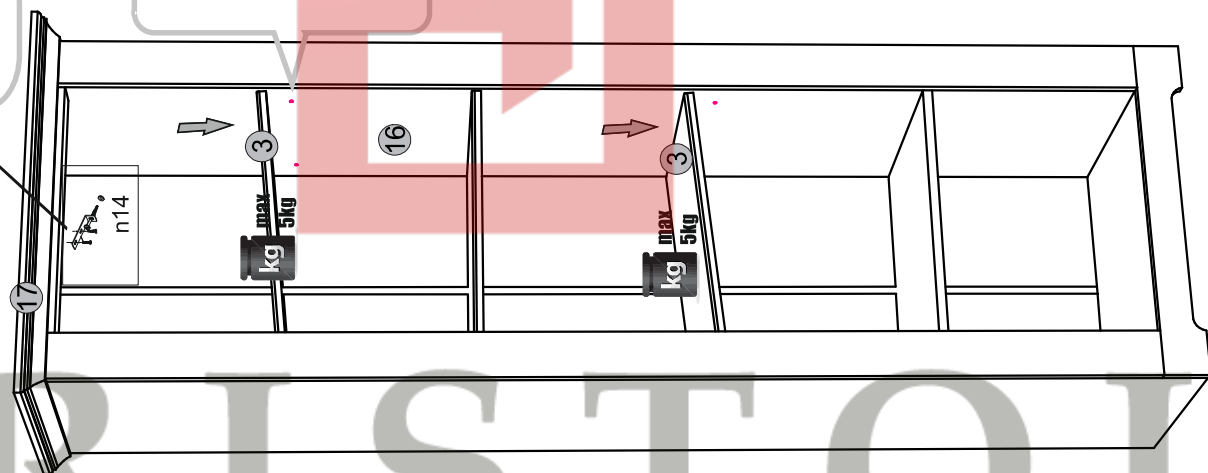

В КРИСТОЛ

• МАГАЗИН МЕБЛІВ •