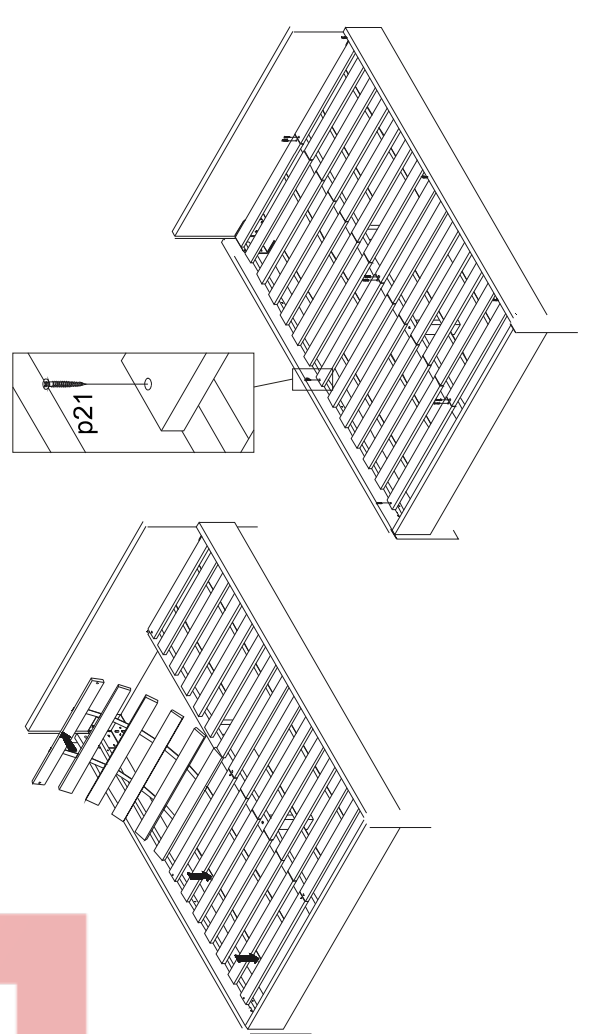

Instalation manual

ARSAL: LOZE 160

Element symbol	Dimensions	Code	Package
1	2000 22	LOZE160.004	3/3
2	1756 84 16/46	LOZE160.005	3/3
3	1756 68 16/46	LOZE160.006	3/3
4	1654 850 16/32	LOZE160.001	1/1
5	1654 484 16/32	LOZE160.002	2/2
6	1880 30 25 2		3/3
7	1980 70 27 1		3/3
8	235 70 27 1		3/3
9	786 2000 20 2		3/3

1

3

2

4

5

7

6

8