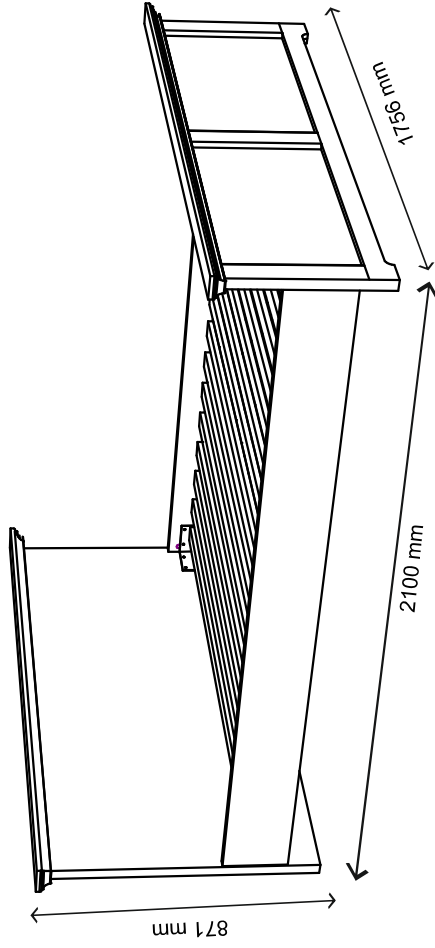

Instalation manual

ARSAL: LOZE 160

Element symbol	Dimensions	Code	Package
1	2000 22	LOZE160.004	3/3
2	1756 84 16/46	LOZE160.005	3/3
3	1756 68 16/46	LOZE160.006	3/3
4	1654 850 16/32	LOZE160.001	1/1
5	1654 484 16/32	LOZE160.002	2/2
6	1880 30 25 2		3/3
7	1980 70 27 1		3/3
8	235 70 27 1		3/3
9	786 2000 20 2		3/3

1

3

2

4

5

7

6

8