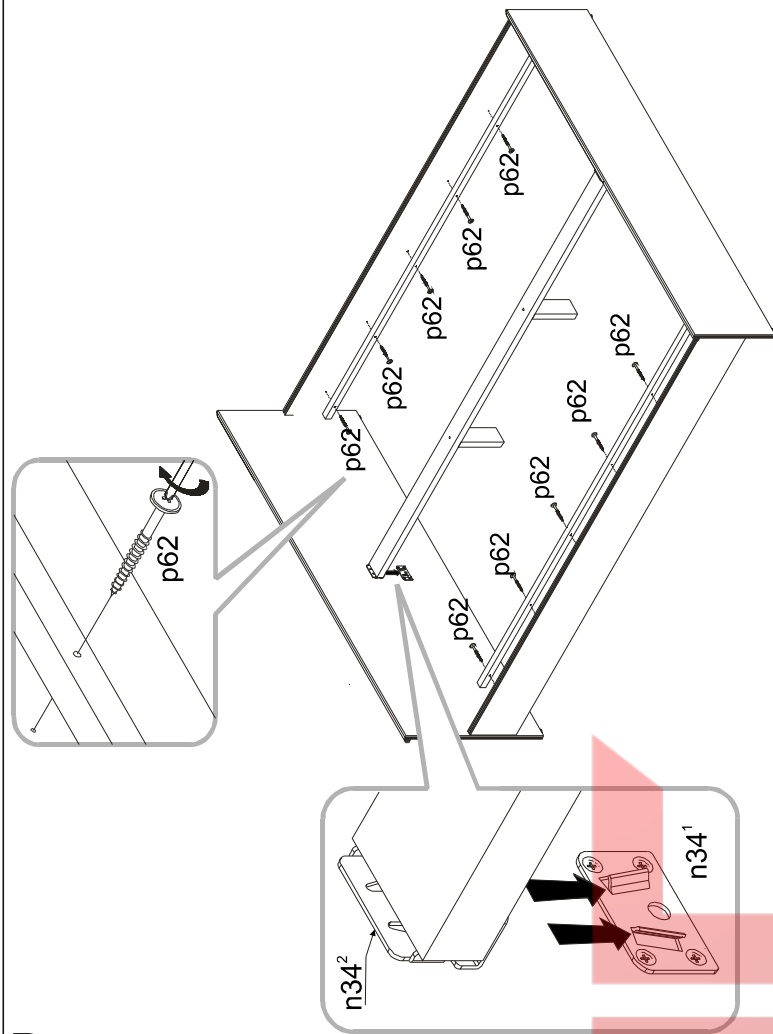

Instalation manual

ARSAL: LOZE 160

Element symbol	Dimensions	Code	Package
1	2000 22	LOZE160.004	3/3
2	1756 84 16/46	LOZE160.005	3/3
3	1756 68 16/46	LOZE160.006	3/3
4	1654 850 16/32	LOZE160.001	1/1
5	1654 484 16/32	LOZE160.002	2/2
6	1880 30 25 2		3/3
7	1980 70 27 1		3/3
8	235 70 27 1		3/3
9	786 2000 20 2		3/3

1

3

2

4

5

7

6

8