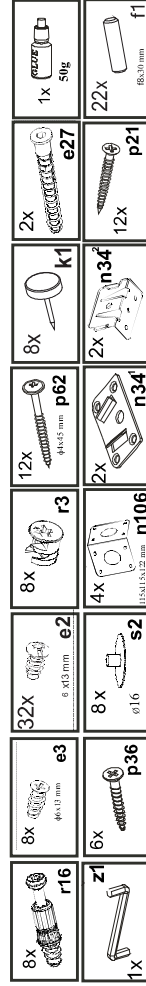

Instalation manual

ARSAL: LOZE 160

Element symbol	Dimensions	Code	Package
1	2000 22	LOZE160.004	3/3
2	1756 84 16/46	LOZE160.005	3/3
3	1756 68 16/46	LOZE160.006	3/3
4	1654 850 16/32	LOZE160.001	1/1
5	1654 484 16/32	LOZE160.002	2/2
6	1880 30 25 2		3/3
7	1980 70 27 1		3/3
8	235 70 27 1		3/3
9	786 2000 20 2		3/3

1

3

2

4

5

7

6

8