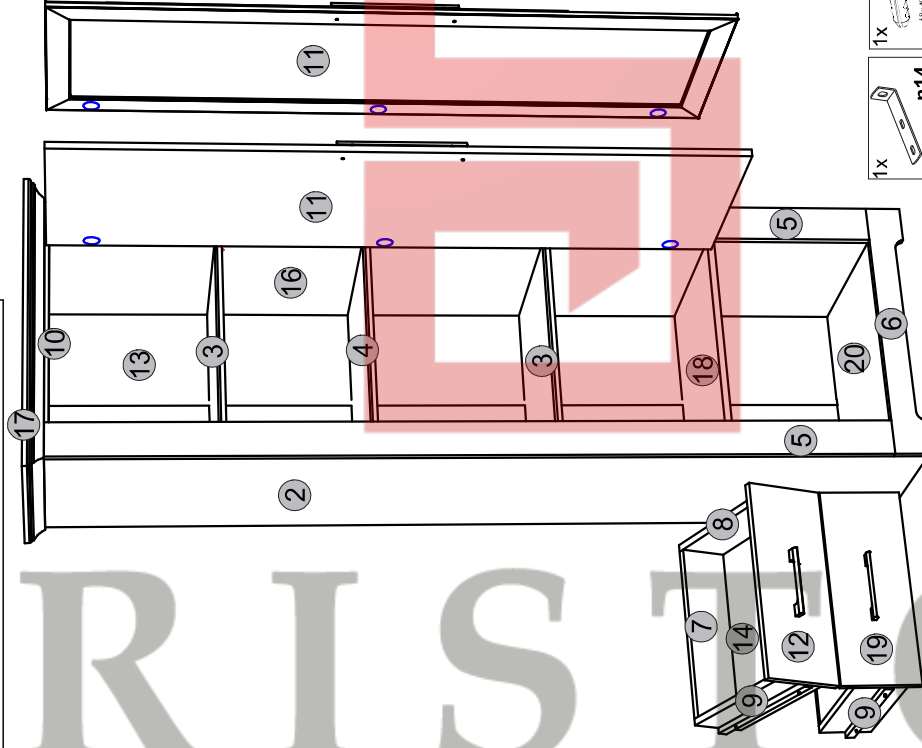

Instalation manual

ARSAL: REG 1D2S, WIT 1W2S

Element symbol	Dimensions	Code	Package
1	1984 404	REG_1W2S_1D2S_2S.001	1/1
2	1984 404	REG_1W2S_1D2S_2S.002	1/1
3	454 390	REG_1W2S_1D2S_2S.008	2/2
4	454 390	REG_1W2S_1D2S_2S.009	2/2
5	1904 80	REG_1W2S_1D2S_2S.010	1/1
6	612 80	REG_1W2S_1D2S_2S.012	1/1
7	396 120	REG_1W2S_1D2S_2S.013	2/2
8	350 120	REG_1W2S_1D2S_2S.014	2/2
9	350 120	REG_1W2S_1D2S_2S.015	2/2
10	454 60	REG_1W2S_1D2S_2S.016	2/2
11	1502 446	REG_1W2S_1D2S_2S.028	3/3
12	446 180	REG_1W2S_1D2S_2S.029	2/2
13	1929 298	REG_1W2S_1D2S_2S.017	1/1
14	414 352	REG_1W2S_1D2S_2S.018	1/1
15	1904 401	REG_1W2S_1D2S_2S.003	1/1
16	1904 401	REG_1W2S_1D2S_2S.004	1/1
17	686 458	REG_1W2S_1D2S_2S.005	2/2
18	454 401	REG_1W2S_1D2S_2S.007	2/2
19	446 180	REG_1W2S_1D2S_2S.011	2/2
20	578 401	REG_1W2S_1D2S_2S.006	2/2

- 1x z1
- 1x f28 4x45/50mm
- 2x n14
- 1x n221.01
- 1x y1 4x45/50mm
- 2x L-350 350mm
- 36x p25 4x53/60mm
- 1x f12 4x45/50mm
- 1x n14
- 1x y1 4x45/50mm
- 2x L-350 350mm
- 34x f1 4x53/60mm
- 1x f11 4x45/50mm
- 1x n14
- 1x y1 4x45/50mm
- 2x L-350 350mm
- 16x e1 4x75/80mm
- 12x f11 4x45/50mm
- 1x n14
- 1x y1 4x45/50mm
- 2x L-350 350mm
- 60x i1
- 6x s4 6x5
- 6x j8 6x6x25mm
- 4x k1
- 3x f11 4x45/50mm
- 3x a143
- 20x e16
- 20x s2
- 20x r1 4x53/60mm
- 20x r16