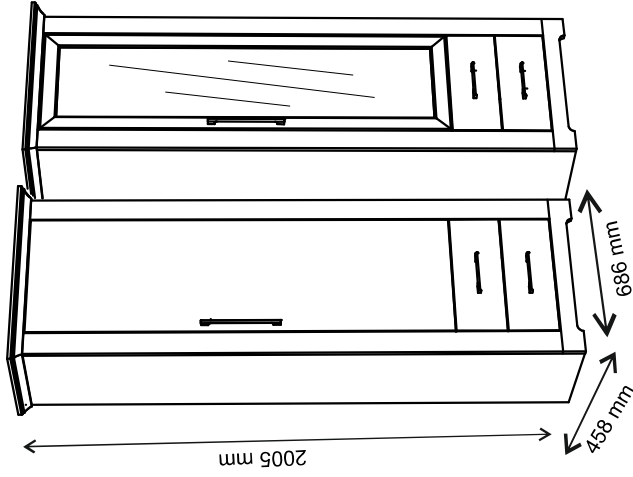

Instalation manual

ARSAL: REG 1D2S, WIT 1W2S

Element symbol	Dimensions	Code	Package
1	1984 404	REG_1W2S_1D2S_2S.001	1/1
2	1984 404	REG_1W2S_1D2S_2S.002	1/1
3	454 390	REG_1W2S_1D2S_2S.008	2/2
4	454 390	REG_1W2S_1D2S_2S.009	2/2
5	1904 80	REG_1W2S_1D2S_2S.010	1/1
6	612 80	REG_1W2S_1D2S_2S.012	1/1
7	396 120	REG_1W2S_1D2S_2S.013	2/2
8	350 120	REG_1W2S_1D2S_2S.014	2/2
9	350 120	REG_1W2S_1D2S_2S.015	2/2
10	454 60	REG_1W2S_1D2S_2S.016	2/2
11	1502 446	REG_1W2S_1D2S_2S.028	3/3
12	446 180	REG_1W2S_1D2S_2S.029	2/2
13	1929 298	REG_1W2S_1D2S_2S.017	1/1
14	414 352	REG_1W2S_1D2S_2S.018	1/1
15	1904 401	REG_1W2S_1D2S_2S.003	1/1
16	1904 401	REG_1W2S_1D2S_2S.004	1/1
17	686 458	REG_1W2S_1D2S_2S.005	2/2
18	454 401	REG_1W2S_1D2S_2S.007	2/2
19	446 180	REG_1W2S_1D2S_2S.011	2/2
20	578 401	REG_1W2S_1D2S_2S.006	2/2

- 1x z1
- 1x f28 4x45/50mm
- 2x n14
- 1x n221.01
- 1x y1 4x45/50mm
- 2x L-350 350mm
- 36x p25 4x53/60mm
- 1x f12 4x45/50mm
- 1x n14
- 1x y1 4x45/50mm
- 2x L-350 350mm
- 34x f1 4x53/60mm
- 1x f11 4x45/50mm
- 1x n14
- 1x y1 4x45/50mm
- 2x L-350 350mm
- 16x e1 4x75/80mm
- 12x f11 4x45/50mm
- 1x n14
- 1x y1 4x45/50mm
- 2x L-350 350mm
- 60x i1
- 6x s4 6x5
- 6x j8 6x6x25mm
- 4x k1
- 3x f11 4x45/50mm
- 3x a143
- 20x e16
- 20x s2
- 20x r1 4x53/60mm
- 20x r16