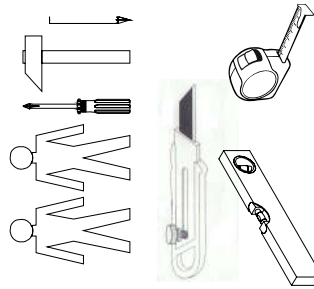

Instalation manual

ARSAL: REG 1D2S, WIT 1W2S

Element symbol	Dimensions	Code	Package
1	1984 404	REG_1W2S_1D2S_2S.001	1/1
2	1984 404	REG_1W2S_1D2S_2S.002	1/1
3	454 390	REG_1W2S_1D2S_2S.008	2/2
4	454 390	REG_1W2S_1D2S_2S.009	2/2
5	1904 80	REG_1W2S_1D2S_2S.010	1/1
6	612 80	REG_1W2S_1D2S_2S.012	1/1
7	396 120	REG_1W2S_1D2S_2S.013	2/2
8	350 120	REG_1W2S_1D2S_2S.014	2/2
9	350 120	REG_1W2S_1D2S_2S.015	2/2
10	454 60	REG_1W2S_1D2S_2S.016	2/2
11	1502 446	REG_1W2S_1D2S_2S.028	3/3
12	446 180	REG_1W2S_1D2S_2S.029	2/2
13	1929 298	REG_1W2S_1D2S_2S.017	1/1
14	414 352	REG_1W2S_1D2S_2S.018	1/1
15	1904 401	REG_1W2S_1D2S_2S.003	1/1
16	1904 401	REG_1W2S_1D2S_2S.004	1/1
17	686 458	REG_1W2S_1D2S_2S.005	2/2
18	454 401	REG_1W2S_1D2S_2S.007	2/2
19	446 180	REG_1W2S_1D2S_2S.011	2/2
20	578 401	REG_1W2S_1D2S_2S.006	2/2

- 1x z1
- 1x f28 4x45/50mm
- 2x n14
- 1x n221.01
- 1x y1 4x45/50mm
- 2x L-350 350mm
- 36x p25 4x53/60mm
- 1x f12 4x45/50mm
- 1x n14
- 1x y1 4x45/50mm
- 2x L-350 350mm
- 34x f1 4x53/60mm
- 1x f11 4x45/50mm
- 1x n14
- 1x y1 4x45/50mm
- 2x L-350 350mm
- 16x e1 4x75/80mm
- 12x f11 4x45/50mm
- 1x n14
- 1x y1 4x45/50mm
- 2x L-350 350mm
- 60x i1
- 6x s4 6x5
- 6x j8 6x6x25mm
- 4x k1
- 3x f11 4x45/50mm
- 3x a143
- 20x e16
- 20x s2
- 20x r1 4x53/60mm
- 20x r16