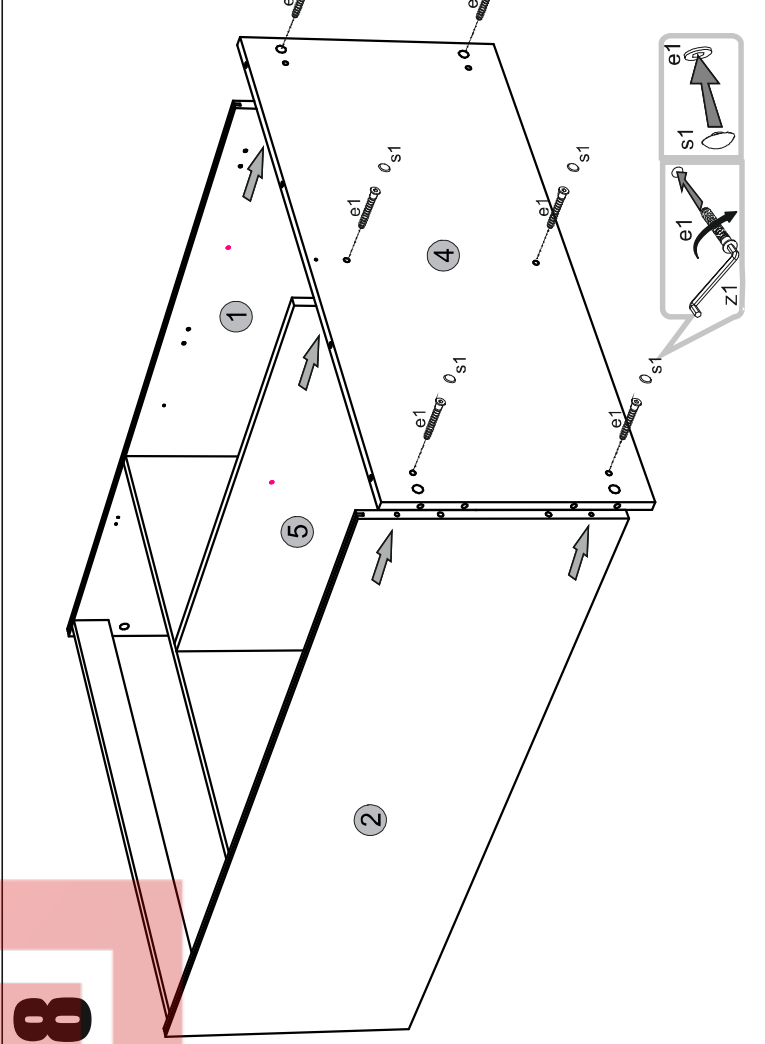

Instalation manual

ARSAL: BAR 1D1W1B1S

Element symbol	Dimensions	Code	Package
1	401	BAR_1W1D1B1S.004	1/1
2	1209	BAR_1W1D1B1S.005	1/1
3	1209	BAR_1W1D1B1S.006	2/2
4	458	BAR_1W1D1B1S.007	2/2
5	401	BAR_1W1D1B1S.010	2/2
6	765	BAR_1W1D1B1S.019	2/2
7	396	BAR_1W1D1B1S.002	1/1
8	1289	BAR_1W1D1B1S.003	1/1
9	404	BAR_1W1D1B1S.008	1/1
10	802	BAR_1W1D1B1S.009	2/2
11	794	BAR_1W1D1B1S.011	2/2
12	585	BAR_1W1D1B1S.013	2/2
13	393	BAR_1W1D1B1S.014	1/1
14	1209	BAR_1W1D1B1S.015	1/1
15	960	BAR_1W1D1B1S.016	1/1
16	802	BAR_1W1D1B1S.020	2/2
17	350	BAR_1W1D1B1S.021	2/2
18	335	BAR_1W1D1B1S.022	2/2
19	788	BAR_1W1D1B1S.001	2/2
20	353	BAR_1W1D1B1S.018	2/2
21	445	BAR_1W1D1B1S.035	2/2
22	393	BAR_1W1D1B1S.012	1/1
23	768	BAR_1W1D1B1S.W1	3/3

1

3

2

4

ВРЕМЯ СТОЛ
 МАГАВИН МЕБЛВ

7

8

5