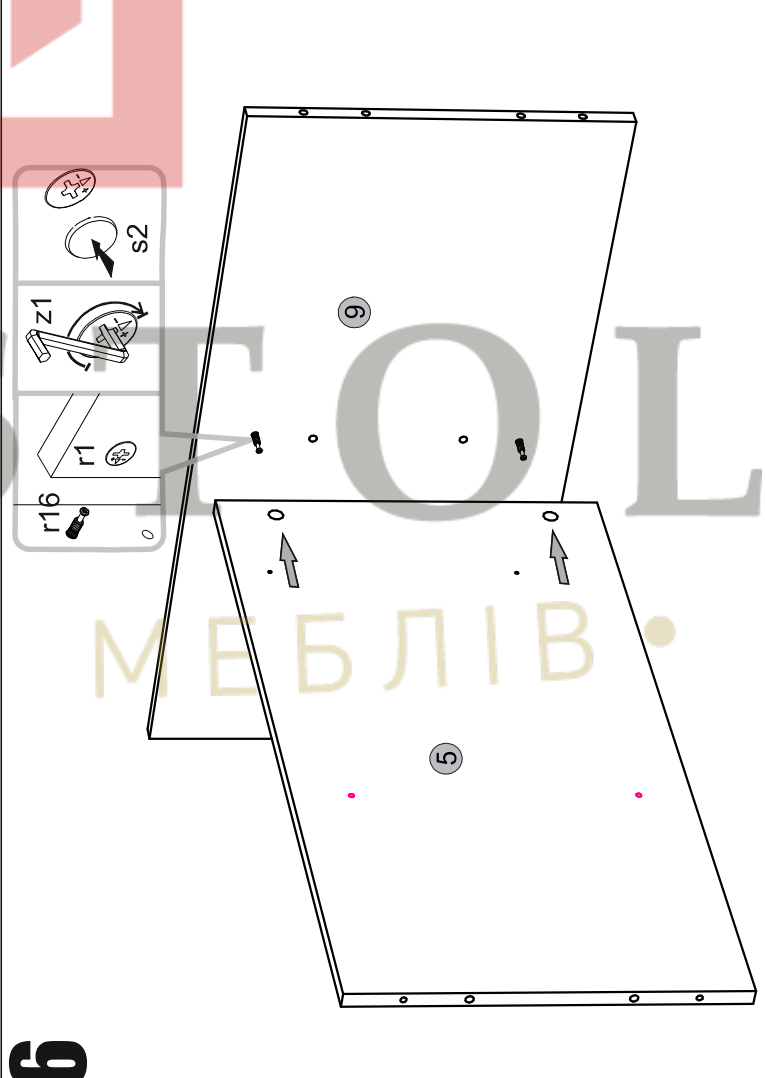

Instalation manual

ARSAL: BAR 1D1W1B1S

Element symbol	Dimensions	Code	Package
1	401	BAR_1W1D1B1S.004	1/1
2	1209	BAR_1W1D1B1S.005	1/1
3	1209	BAR_1W1D1B1S.006	2/2
4	458	BAR_1W1D1B1S.007	2/2
5	401	BAR_1W1D1B1S.010	2/2
6	765	BAR_1W1D1B1S.019	2/2
7	396	BAR_1W1D1B1S.002	1/1
8	1289	BAR_1W1D1B1S.003	1/1
9	404	BAR_1W1D1B1S.008	1/1
10	802	BAR_1W1D1B1S.009	2/2
11	794	BAR_1W1D1B1S.011	2/2
12	585	BAR_1W1D1B1S.013	2/2
13	393	BAR_1W1D1B1S.014	1/1
14	1209	BAR_1W1D1B1S.015	1/1
15	960	BAR_1W1D1B1S.016	1/1
16	802	BAR_1W1D1B1S.020	2/2
17	350	BAR_1W1D1B1S.021	2/2
18	335	BAR_1W1D1B1S.022	2/2
19	788	BAR_1W1D1B1S.001	2/2
20	353	BAR_1W1D1B1S.018	2/2
21	445	BAR_1W1D1B1S.035	2/2
22	393	BAR_1W1D1B1S.012	1/1
23	768	BAR_1W1D1B1S.W1	3/3

1

3

2

4

ВРЕМЯ СТОЛ
 МАГАВИН МЕБЛВ

7

8

5

6

11

12

9

10

BRIS TO L
 • МАГАЗИН МЕБЛІВ •

13

14