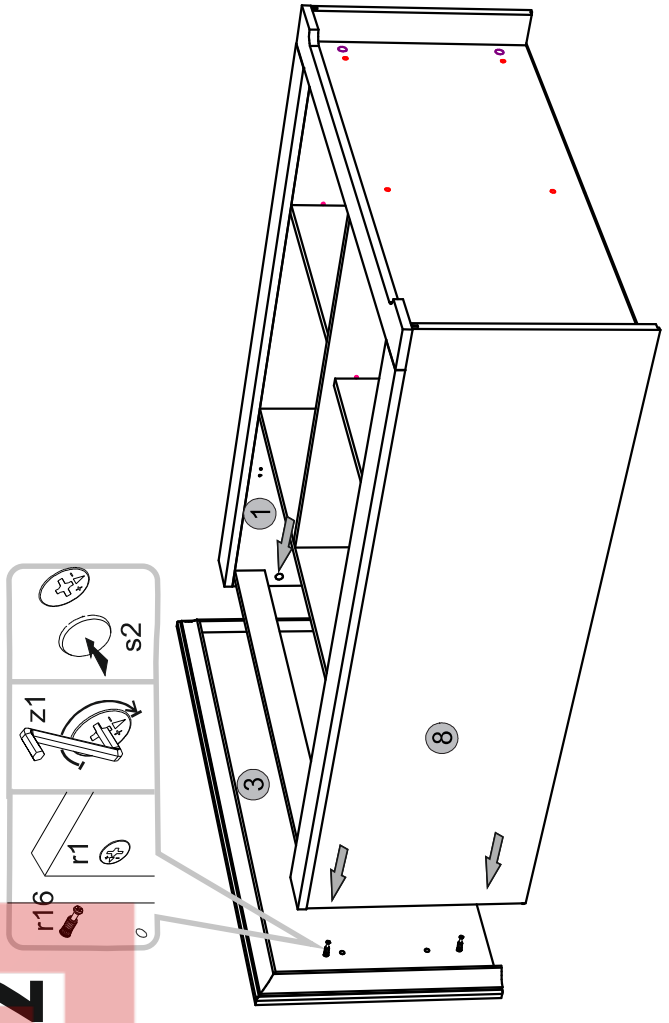

Instalation manual

ARSAL: BAR 1D1W1B1S

Element symbol	Dimensions	Code	Package
1	401	BAR_1W1D1B1S.004	1/1
2	1209	BAR_1W1D1B1S.005	1/1
3	1209	BAR_1W1D1B1S.006	2/2
4	458	BAR_1W1D1B1S.007	2/2
5	401	BAR_1W1D1B1S.010	2/2
6	765	BAR_1W1D1B1S.019	2/2
7	396	BAR_1W1D1B1S.002	1/1
8	1289	BAR_1W1D1B1S.003	1/1
9	404	BAR_1W1D1B1S.008	1/1
10	802	BAR_1W1D1B1S.009	2/2
11	794	BAR_1W1D1B1S.011	2/2
12	585	BAR_1W1D1B1S.013	2/2
13	393	BAR_1W1D1B1S.014	1/1
14	1209	BAR_1W1D1B1S.015	1/1
15	960	BAR_1W1D1B1S.016	1/1
16	802	BAR_1W1D1B1S.020	2/2
17	350	BAR_1W1D1B1S.021	2/2
18	335	BAR_1W1D1B1S.022	2/2
19	788	BAR_1W1D1B1S.001	2/2
20	353	BAR_1W1D1B1S.018	2/2
21	445	BAR_1W1D1B1S.035	2/2
22	393	BAR_1W1D1B1S.012	1/1
23	768	BAR_1W1D1B1S.W1	3/3

1

3

2

4

ВРЕМЯ СТОЛ
 МАГАВИН МЕБЛВ

7

8

5

6

11

12

9

10

BRIS TO L
 • МАГАЗИН МЕБЛІВ •

13

14