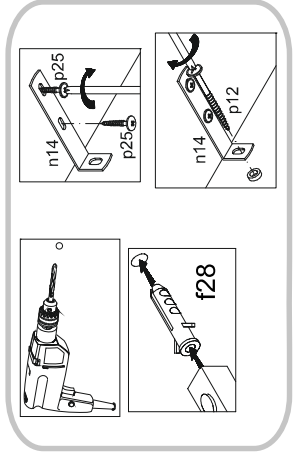

13

14

BRISTOL
• МАГАЗИН МЕБЛІВ •