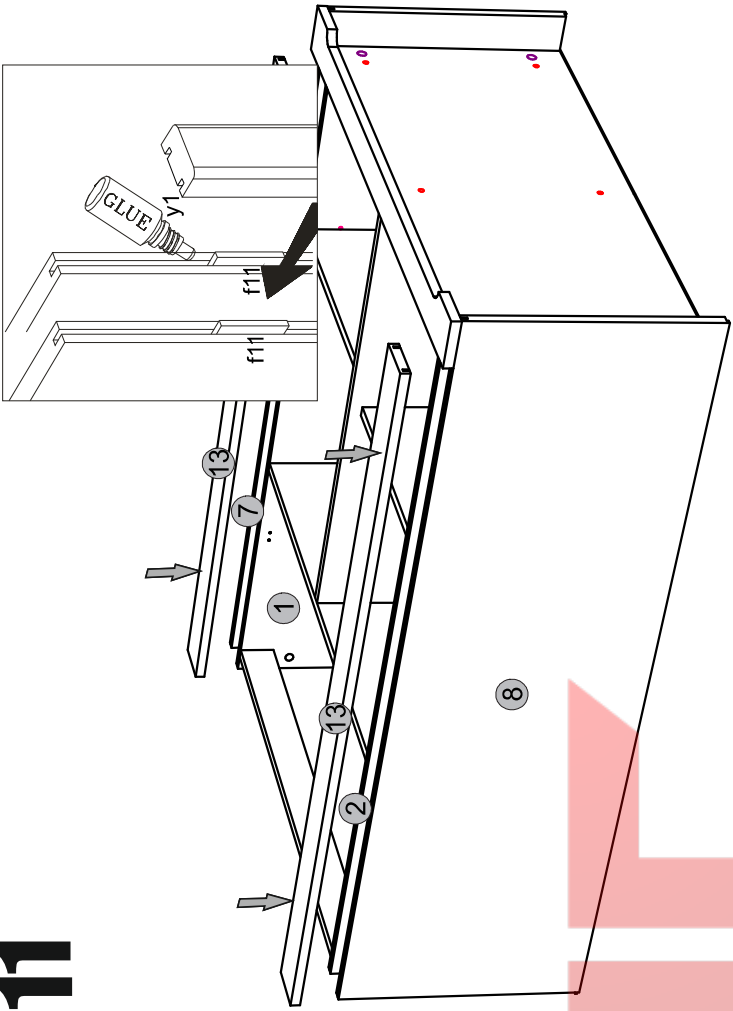

Instalation manual

ARSAL: BAR 1D1W1B1S

Element symbol	Dimensions	Code	Package
1	401	BAR_1W1D1B1S.004	1/1
2	1209	BAR_1W1D1B1S.005	1/1
3	1209	BAR_1W1D1B1S.006	2/2
4	458	BAR_1W1D1B1S.007	2/2
5	401	BAR_1W1D1B1S.010	2/2
6	765	BAR_1W1D1B1S.019	2/2
7	396	BAR_1W1D1B1S.002	1/1
8	1289	BAR_1W1D1B1S.003	1/1
9	404	BAR_1W1D1B1S.008	1/1
10	802	BAR_1W1D1B1S.009	2/2
11	794	BAR_1W1D1B1S.011	2/2
12	585	BAR_1W1D1B1S.013	2/2
13	393	BAR_1W1D1B1S.014	1/1
14	1209	BAR_1W1D1B1S.015	1/1
15	960	BAR_1W1D1B1S.016	1/1
16	802	BAR_1W1D1B1S.020	2/2
17	350	BAR_1W1D1B1S.021	2/2
18	335	BAR_1W1D1B1S.022	2/2
19	788	BAR_1W1D1B1S.001	2/2
20	353	BAR_1W1D1B1S.018	2/2
21	445	BAR_1W1D1B1S.035	2/2
22	393	BAR_1W1D1B1S.012	1/1
23	768	BAR_1W1D1B1S.W1	3/3

1

3

2

4

ВРЕМЯ СТОЛ
 МАГАВИН МЕБЛВ

7

8

5

6

11

12

9

10

BRIS TO L
 • МАГАЗИН МЕБЛІВ •

13

14