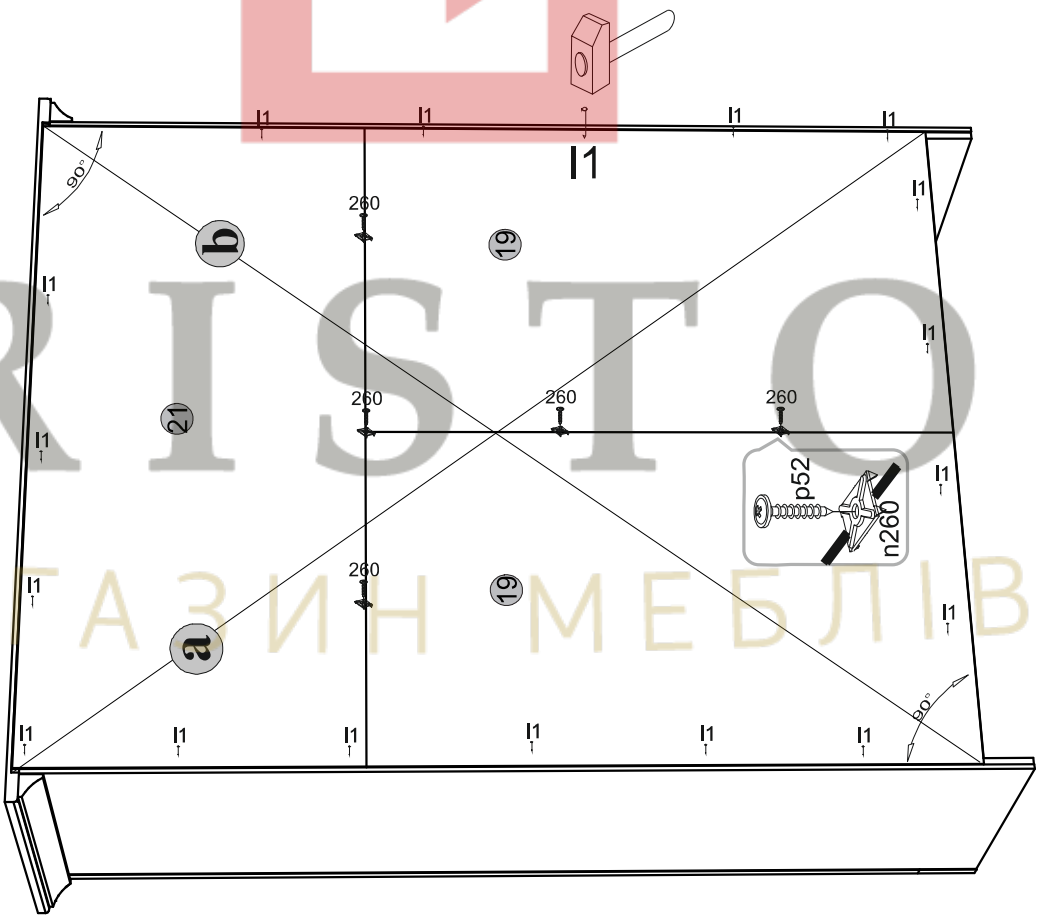

13

14

BRISTOL
• МАГАЗИН МЕБЛІВ •