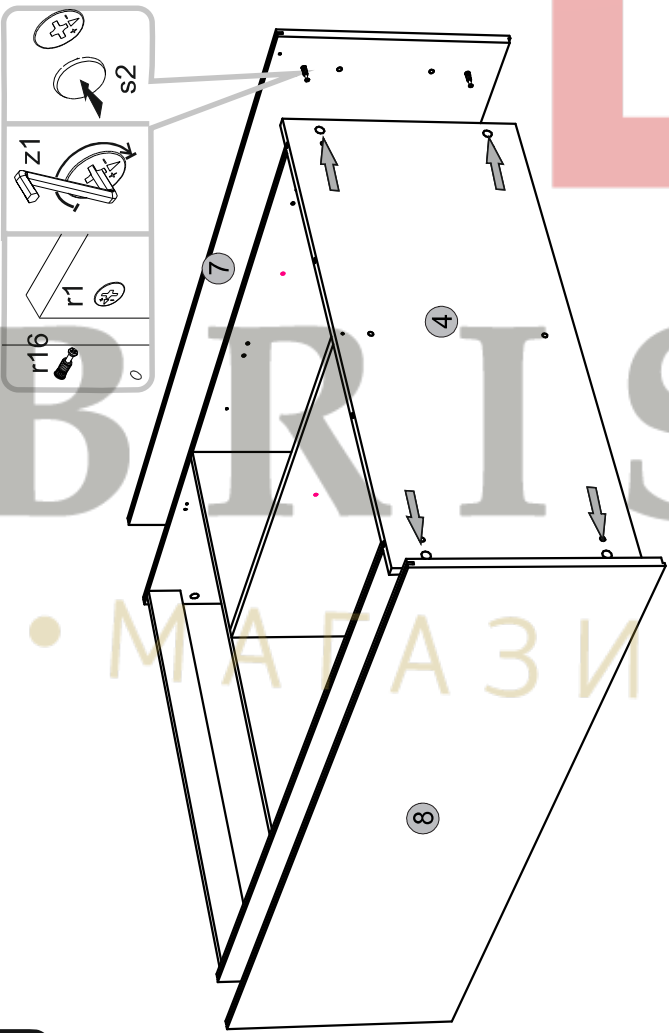

Instalation manual

ARSAL: BAR 1D1W1B1S

Element symbol	Dimensions	Code	Package
1	401	BAR_1W1D1B1S.004	1/1
2	1209	BAR_1W1D1B1S.005	1/1
3	1209	BAR_1W1D1B1S.006	2/2
4	458	BAR_1W1D1B1S.007	2/2
5	401	BAR_1W1D1B1S.010	2/2
6	765	BAR_1W1D1B1S.019	2/2
7	396	BAR_1W1D1B1S.002	1/1
8	1289	BAR_1W1D1B1S.003	1/1
9	404	BAR_1W1D1B1S.008	1/1
10	802	BAR_1W1D1B1S.009	2/2
11	794	BAR_1W1D1B1S.011	2/2
12	585	BAR_1W1D1B1S.013	2/2
13	393	BAR_1W1D1B1S.014	1/1
14	1209	BAR_1W1D1B1S.015	1/1
15	960	BAR_1W1D1B1S.016	1/1
16	802	BAR_1W1D1B1S.020	2/2
17	350	BAR_1W1D1B1S.021	2/2
18	335	BAR_1W1D1B1S.022	2/2
19	788	BAR_1W1D1B1S.001	2/2
20	353	BAR_1W1D1B1S.018	2/2
21	445	BAR_1W1D1B1S.035	2/2
22	393	BAR_1W1D1B1S.012	1/1
23	768	BAR_1W1D1B1S.W1	3/3

6

11

12

9

10

BRIS TO L
 • МАГАЗИН МЕБЛІВ •

13

14

BRISTOL
• МАГАЗИН МЕБЛІВ •

16

15