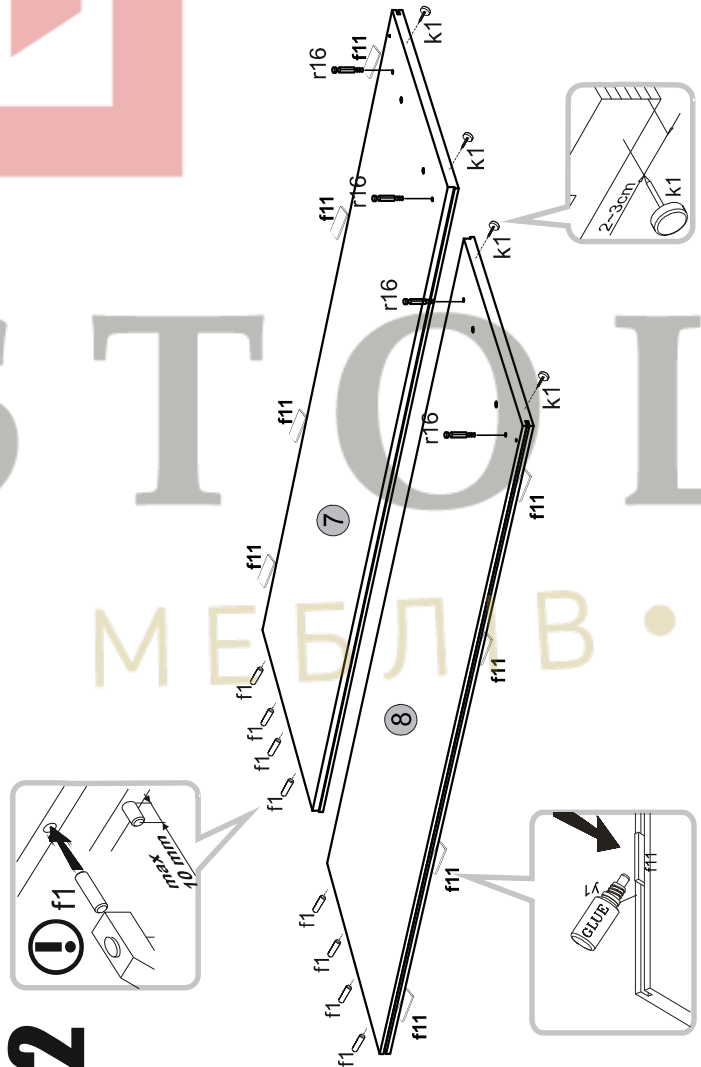

1

3

2

4

ВРЕМЯ СТОЛ
МАГАВИН МЕБЛВ