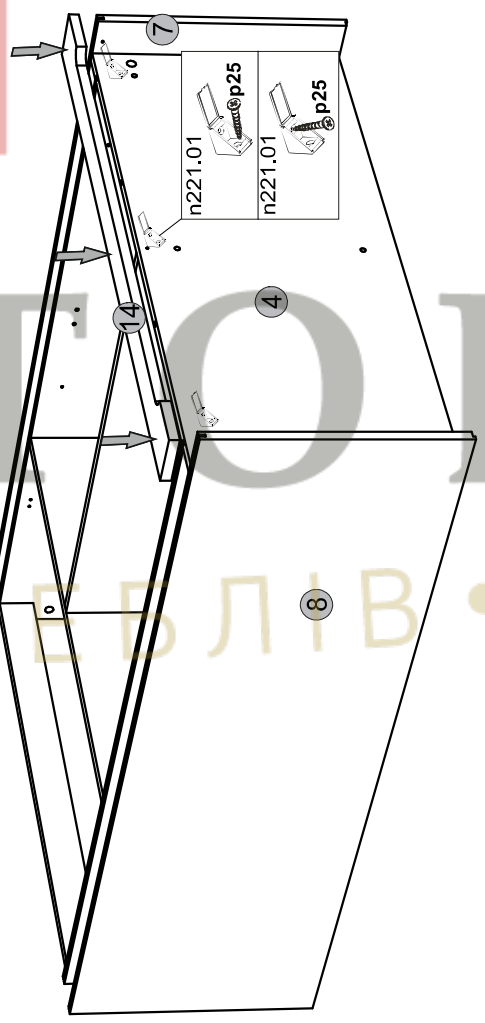

Instalation manual

ARSAL: BAR 1D1W1B1S

Element symbol	Dimensions	Code	Package
1	401	BAR_1W1D1B1S.004	1/1
2	1209	BAR_1W1D1B1S.005	1/1
3	1209	BAR_1W1D1B1S.006	2/2
4	458	BAR_1W1D1B1S.007	2/2
5	401	BAR_1W1D1B1S.010	2/2
6	765	BAR_1W1D1B1S.019	2/2
7	396	BAR_1W1D1B1S.002	1/1
8	1289	BAR_1W1D1B1S.003	1/1
9	404	BAR_1W1D1B1S.008	1/1
10	802	BAR_1W1D1B1S.009	2/2
11	794	BAR_1W1D1B1S.011	2/2
12	585	BAR_1W1D1B1S.013	2/2
13	393	BAR_1W1D1B1S.014	1/1
14	1209	BAR_1W1D1B1S.015	1/1
15	960	BAR_1W1D1B1S.016	1/1
16	802	BAR_1W1D1B1S.020	2/2
17	350	BAR_1W1D1B1S.021	2/2
18	335	BAR_1W1D1B1S.022	2/2
19	788	BAR_1W1D1B1S.001	2/2
20	353	BAR_1W1D1B1S.018	2/2
21	445	BAR_1W1D1B1S.035	2/2
22	393	BAR_1W1D1B1S.012	1/1
23	768	BAR_1W1D1B1S.W1	3/3

6

11

12

9

10

BRIS TO L
 • МАГАЗИН МЕБЛІВ •

13

14