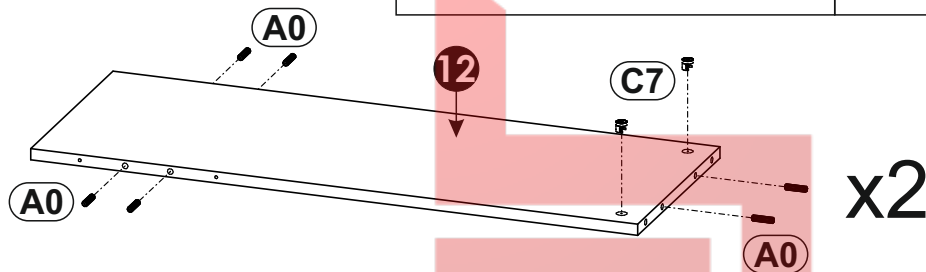

BARCELONA

CORNER WARDROBE 2D

BARCELONA

CORNER WARDROBE 2D

A0 8 x 30mm x36 	B1 f 7 x 50 mm x24 	C0 x8 
C2 x10 	C7 16mm x10 	D0 3 x 15 mm x48 
D5 3,5 x 16 mm x8 	D7 3,5 x 27 mm x2 	D10 4 x 16 mm x16 
D21 5 x 13 mm x2 	E0 5 x 50 mm 8 x 50 mm x2 	J25 x8 
K 4mm x1 	L1 x1 	M1 x48 
P0 x2 	P21 x2 	Q3 x8 
Q4 x4 	T11 x8 	

BRISTOL

• МАГАЗИН МЕБЛІВ •

BARSELONA

CORNER WARDROBE 2D

1	1984	350	16	x1	1/4
2	1984	350	16	x1	1/4
3	1984	350	16	x1	1/4
4	1984	350	16	x1	1/4
5	1978	519	16	x1	2/4
6	1978	519	16	x1	2/4
7	1994	327	3	x1	2/4
8	1994	538	3	x1	2/4
9	1994	523	3	x1	2/4
10	891,5	891,5	16	x1	3/4
11	891,5	891,5	16	x1	3/4
12	854	318	16	x2	4/4
13	318	320	16	x2	4/4
14	514	320	16	x1	4/4
15	514	120	16	x1	4/4
					4/4

1 ▶

2 ▶

3 ▶

(A0) 8 x 30mm x4 	(C2) x4 	(J25) x4 
---	---	--

4 ▶

(A0) 8 x 30mm x4 	(C2) x3 	(J25) x4 
---	---	---

5 ▶

(A0) 8 x 30mm x4 	(C2) x3 	(Q3) x4 
---	---	---

6 ▶

A0	8 x 30mm	x4	Q3		x4
-----------	----------	-----------	-----------	---	-----------

7 ▶

A0	8 x 30mm	x12	C7		x4
-----------	----------	------------	-----------	---	-----------

8 ▶

A0	8 x 30mm	x4	C7		x4
-----------	----------	-----------	-----------	---	-----------