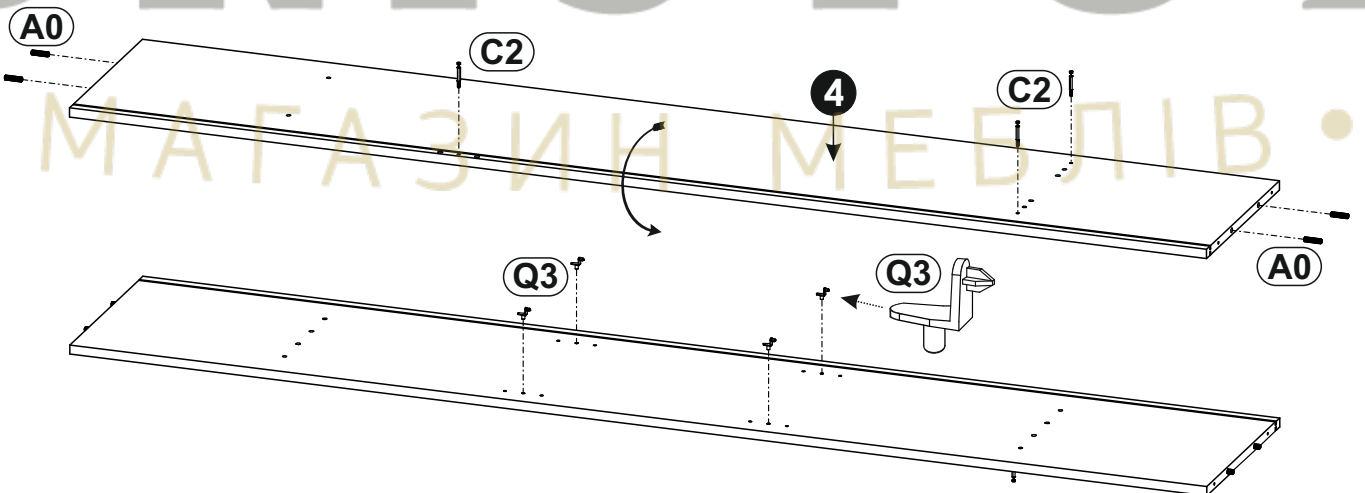

BARCELONA

CORNER WARDROBE 2D

BARCELONA

CORNER WARDROBE 2D

A0 8 x 30mm x36 	B1 f 7 x 50 mm x24 	C0 x8 
C2 x10 	C7 16mm x10 	D0 3 x 15 mm x48 
D5 3,5 x 16 mm x8 	D7 3,5 x 27 mm x2 	D10 4 x 16 mm x16 
D21 5 x 13 mm x2 	E0 5 x 50 mm 8 x 50 mm x2 	J25 x8 
K 4mm x1 	L1 x1 	M1 x48 
P0 x2 	P21 x2 	Q3 x8 
Q4 x4 	T11 x8 	

BRISTOL

• МАГАЗИН МЕБЛІВ •

BARSELONA

CORNER WARDROBE 2D

1	1984	350	16	x1	1/4
2	1984	350	16	x1	1/4
3	1984	350	16	x1	1/4
4	1984	350	16	x1	1/4
5	1978	519	16	x1	2/4
6	1978	519	16	x1	2/4
7	1994	327	3	x1	2/4
8	1994	538	3	x1	2/4
9	1994	523	3	x1	2/4
10	891,5	891,5	16	x1	3/4
11	891,5	891,5	16	x1	3/4
12	854	318	16	x2	4/4
13	318	320	16	x2	4/4
14	514	320	16	x1	4/4
15	514	120	16	x1	4/4
					4/4

1 ▶

2 ▶

3 ▶

(A0) 8 x 30mm x4 	(C2) x4 	(J25) x4 
---	---	--

4 ▶

(A0) 8 x 30mm x4 	(C2) x3 	(J25) x4 
---	---	---

5 ▶

(A0) 8 x 30mm x4 	(C2) x3 	(Q3) x4 
---	---	---

6 ▶

A0	8 x 30mm	x4	Q3		x4
-----------	----------	-----------	-----------	---	-----------

7 ▶

A0	8 x 30mm	x12	C7		x4
-----------	----------	------------	-----------	---	-----------

8 ▶

A0	8 x 30mm	x4	C7		x4
-----------	----------	-----------	-----------	---	-----------