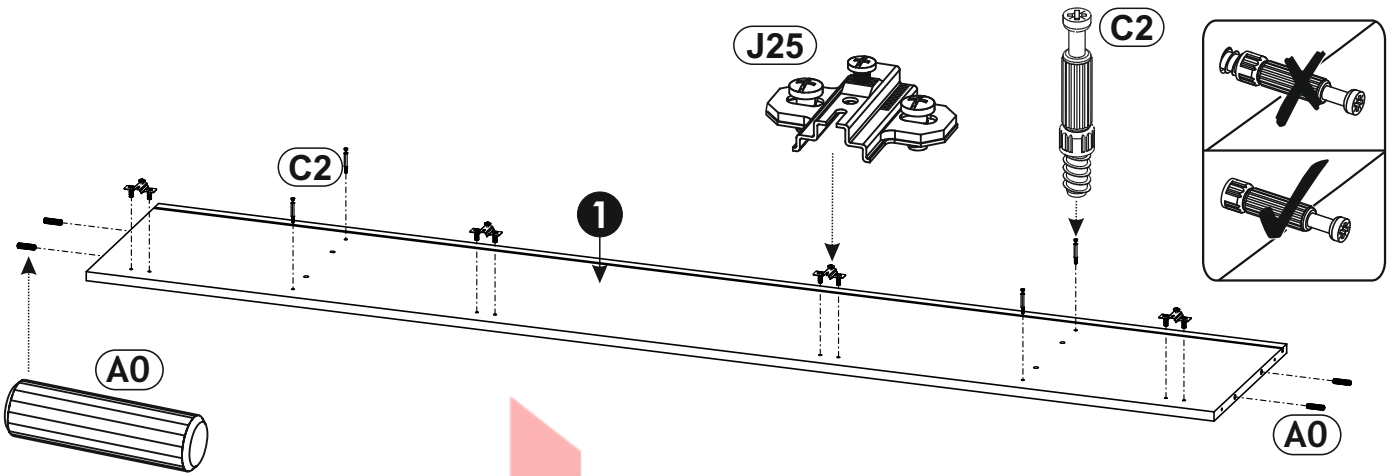

BARCELONA

CORNER WARDROBE 2D

BARCELONA

CORNER WARDROBE 2D

A0 8 x 30mm x36 	B1 f 7 x 50 mm x24 	C0 x8 
C2 x10 	C7 16mm x10 	D0 3 x 15 mm x48 
D5 3,5 x 16 mm x8 	D7 3,5 x 27 mm x2 	D10 4 x 16 mm x16 
D21 5 x 13 mm x2 	E0 5 x 50 mm 8 x 50 mm x2 	J25 x8 
K 4mm x1 	L1 x1 	M1 x48 
P0 x2 	P21 x2 	Q3 x8 
Q4 x4 	T11 x8 	

BRISTOL

• МАГАЗИН МЕБЛІВ •

BARSELONA

CORNER WARDROBE 2D

1	1984	350	16	x1	1/4
2	1984	350	16	x1	1/4
3	1984	350	16	x1	1/4
4	1984	350	16	x1	1/4
5	1978	519	16	x1	2/4
6	1978	519	16	x1	2/4
7	1994	327	3	x1	2/4
8	1994	538	3	x1	2/4
9	1994	523	3	x1	2/4
10	891,5	891,5	16	x1	3/4
11	891,5	891,5	16	x1	3/4
12	854	318	16	x2	4/4
13	318	320	16	x2	4/4
14	514	320	16	x1	4/4
15	514	120	16	x1	4/4
					4/4

1 ▶

2 ▶

3 ▶

(A0) 8 x 30mm x4 	(C2) x4 	(J25) x4 
---	---	--

4 ▶

(A0) 8 x 30mm x4 	(C2) x3 	(J25) x4 
---	---	---

5 ▶

(A0) 8 x 30mm x4 	(C2) x3 	(Q3) x4 
---	---	---

6 ▶

A0	8 x 30mm	x4	Q3		x4
-----------	----------	-----------	-----------	---	-----------

7 ▶

A0	8 x 30mm	x12	C7		x4
-----------	----------	------------	-----------	---	-----------

8 ▶

A0	8 x 30mm	x4	C7		x4
-----------	----------	-----------	-----------	---	-----------