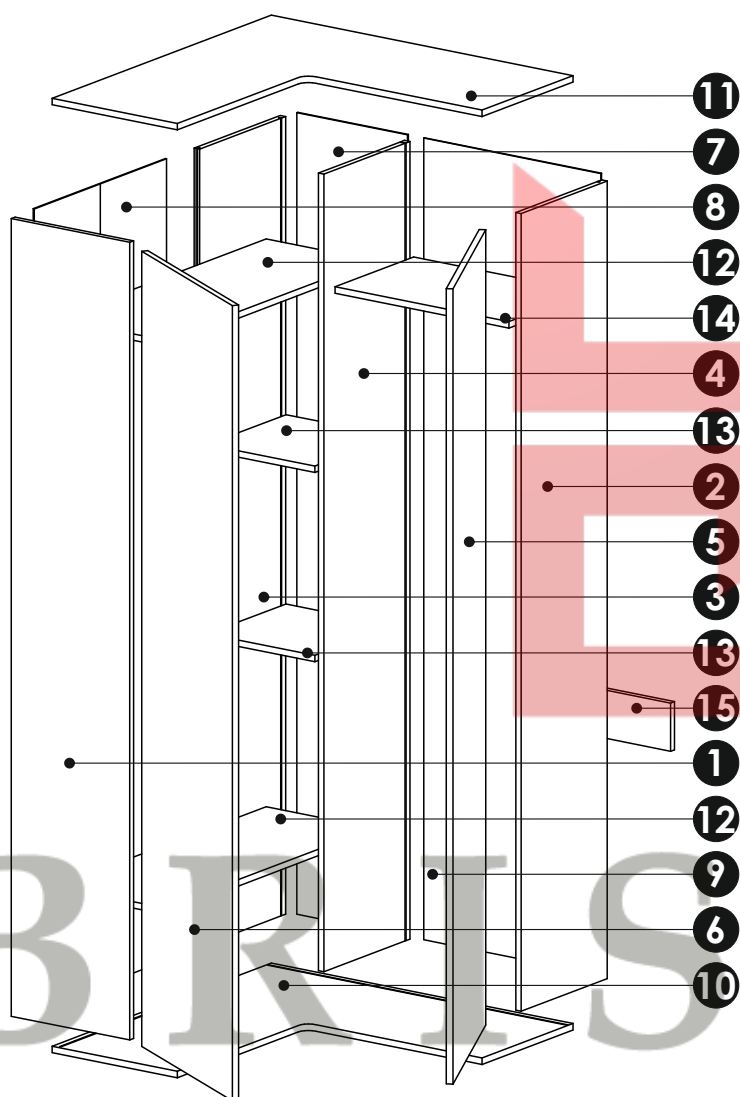

BARCELONA

CORNER WARDROBE 2D

BARCELONA

CORNER WARDROBE 2D

A0 8 x 30mm x36 	B1 f 7 x 50 mm x24 	C0 x8 
C2 x10 	C7 16mm x10 	D0 3 x 15 mm x48 
D5 3,5 x 16 mm x8 	D7 3,5 x 27 mm x2 	D10 4 x 16 mm x16 
D21 5 x 13 mm x2 	E0 5 x 50 mm 8 x 50 mm x2 	J25 x8 
K 4mm x1 	L1 x1 	M1 x48 
P0 x2 	P21 x2 	Q3 x8 
Q4 x4 	T11 x8 	

BRISTOL

• МАГАЗИН МЕБЛІВ •

BARSELONA

CORNER WARDROBE 2D

1	1984	350	16	x1	1/4
2	1984	350	16	x1	1/4
3	1984	350	16	x1	1/4
4	1984	350	16	x1	1/4
5	1978	519	16	x1	2/4
6	1978	519	16	x1	2/4
7	1994	327	3	x1	2/4
8	1994	538	3	x1	2/4
9	1994	523	3	x1	2/4
10	891,5	891,5	16	x1	3/4
11	891,5	891,5	16	x1	3/4
12	854	318	16	x2	4/4
13	318	320	16	x2	4/4
14	514	320	16	x1	4/4
15	514	120	16	x1	4/4
					4/4

1 ▶

2 ▶

3 ▶

(A0) 8 x 30mm x4 	(C2) x4 	(J25) x4 
---	---	--

4 ▶

(A0) 8 x 30mm x4 	(C2) x3 	(J25) x4 
---	---	---

5 ▶

(A0) 8 x 30mm x4 	(C2) x3 	(Q3) x4 
---	---	---

D10	4 x 16 mm	x8	J25		x4
					

20 ▶

D10	4 x 16 mm	x8	J25		x4
					

21▶A

21▶B

(D7) 3,5 x 27 mm 	x2	(L1) 	x1
---	-----------	---	-----------

22 ▶

<p>(C0)</p>  <p>x8</p>	<p>(E0)</p> <p>5 x 50 mm</p>  <p>8 x 50 mm</p>  <p>x2</p>
---	---