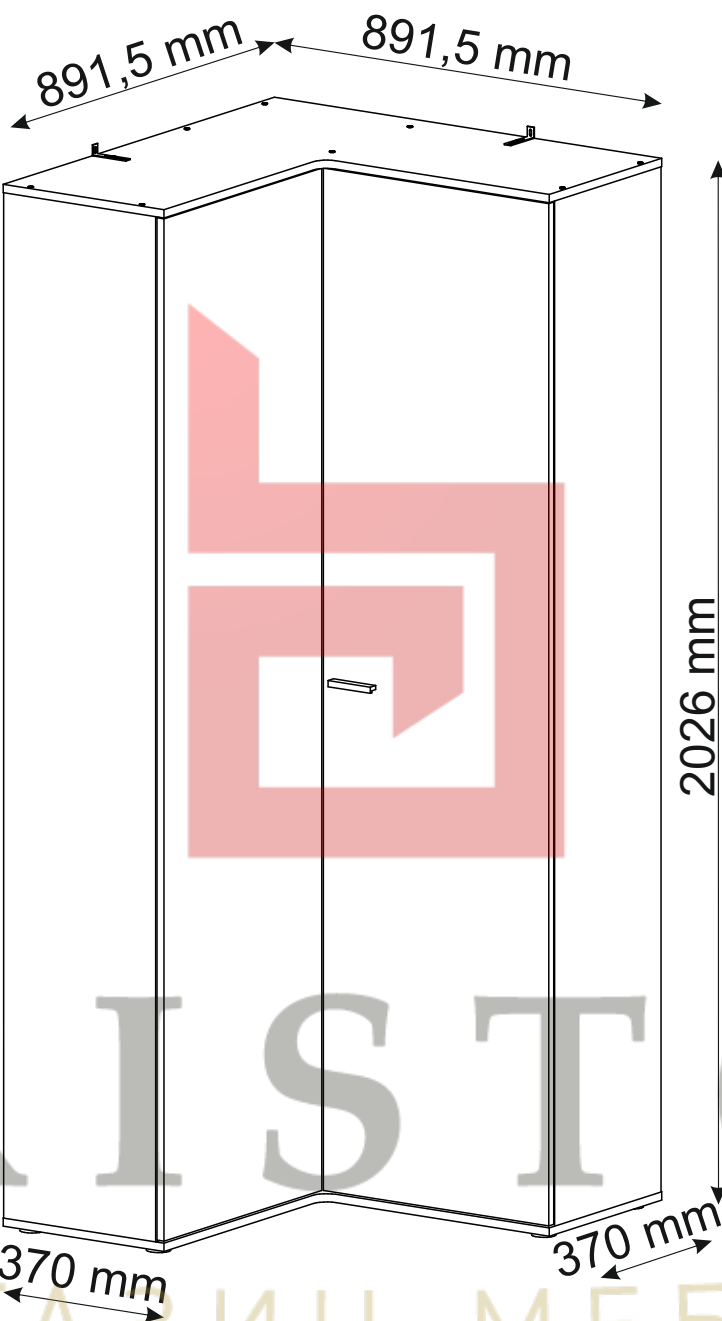

BARCELONA

CORNER WARDROBE 2D

BARCELONA

CORNER WARDROBE 2D

A0 8 x 30mm x36 	B1 f 7 x 50 mm x24 	C0 x8 
C2 x10 	C7 16mm x10 	D0 3 x 15 mm x48 
D5 3,5 x 16 mm x8 	D7 3,5 x 27 mm x2 	D10 4 x 16 mm x16 
D21 5 x 13 mm x2 	E0 5 x 50 mm 8 x 50 mm x2 	J25 x8 
K 4mm x1 	L1 x1 	M1 x48 
P0 x2 	P21 x2 	Q3 x8 
Q4 x4 	T11 x8 	

BRISTOL

• МАГАЗИН МЕБЛІВ •

BARSELONA

CORNER WARDROBE 2D

1	1984	350	16	x1	1/4
2	1984	350	16	x1	1/4
3	1984	350	16	x1	1/4
4	1984	350	16	x1	1/4
5	1978	519	16	x1	2/4
6	1978	519	16	x1	2/4
7	1994	327	3	x1	2/4
8	1994	538	3	x1	2/4
9	1994	523	3	x1	2/4
10	891,5	891,5	16	x1	3/4
11	891,5	891,5	16	x1	3/4
12	854	318	16	x2	4/4
13	318	320	16	x2	4/4
14	514	320	16	x1	4/4
15	514	120	16	x1	4/4
					4/4

1 ▶

2 ▶

3 ▶

(A0) 8 x 30mm x4 	(C2) x4 	(J25) x4 
---	---	--

4 ▶

(A0) 8 x 30mm x4 	(C2) x3 	(J25) x4 
---	---	---

5 ▶

(A0) 8 x 30mm x4 	(C2) x3 	(Q3) x4 
---	---	---

D10	4 x 16 mm	x8	J25		x4
					

20 ▶

D10	4 x 16 mm	x8	J25		x4
					

21▶A

21▶B

(D7) 3,5 x 27 mm 	x2	(L1) 	x1
---	-----------	---	-----------

22 ▶

<p>(C0)</p>  <p>x8</p>	<p>(E0)</p> <p>5 x 50 mm</p>  <p>8 x 50 mm</p>  <p>x2</p>
---	---