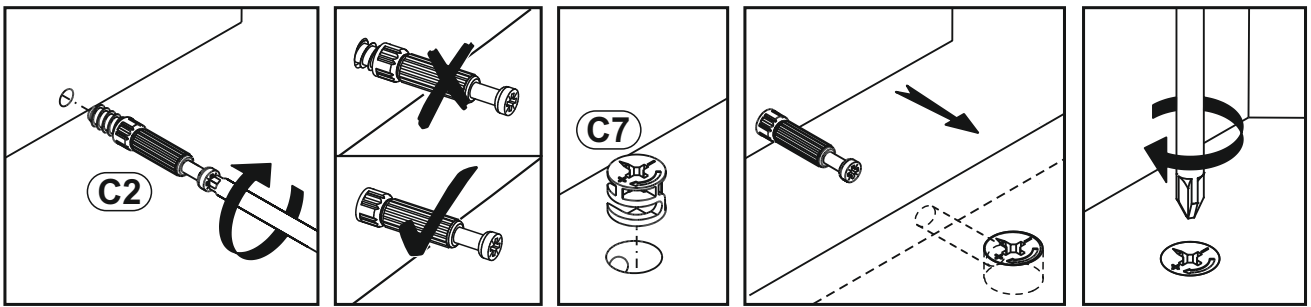

1 ▶

A0 8 x 30mm x2	C2 x7	C7 16mm x2
D21 5 x 13 mm x12	N7 L-350 x3	
T3 x2