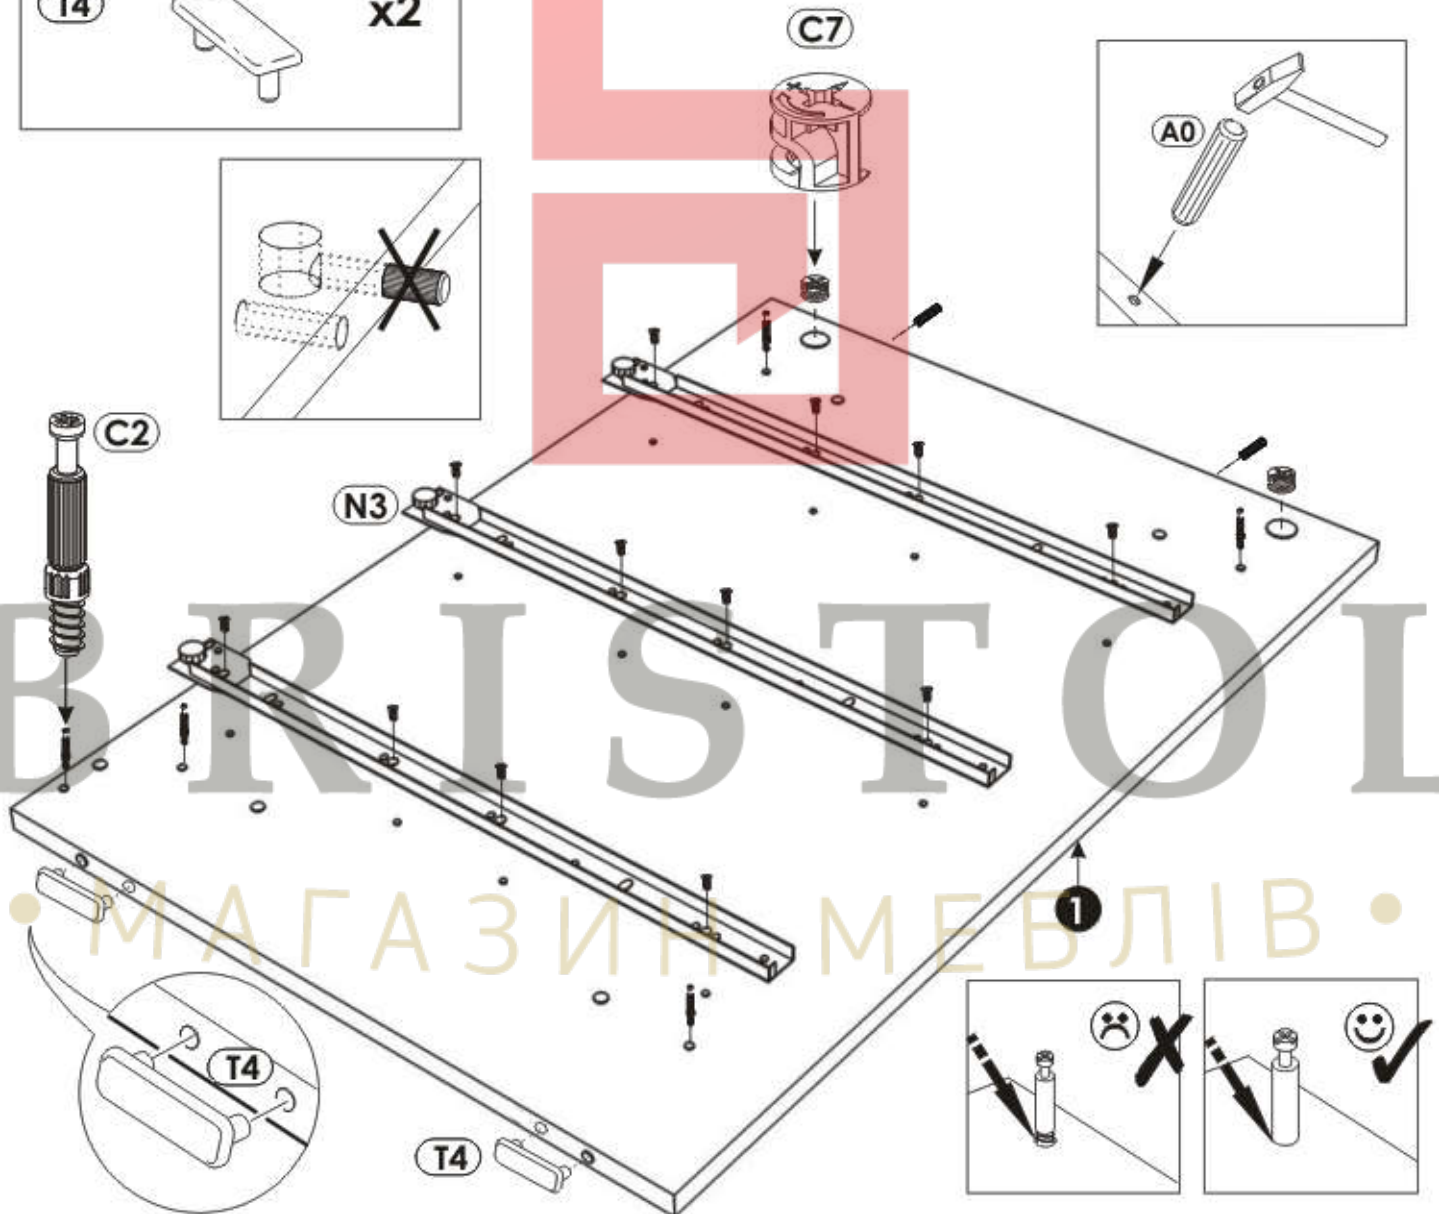

1 ▶

A0 8 x 32mm 	x2	C7 16mm 	x2	C2 	x5
D5 3.5 x 16 mm 	x3	D21 5 x 13 mm 	x12	N3 L-450 	x3
T4 	x2