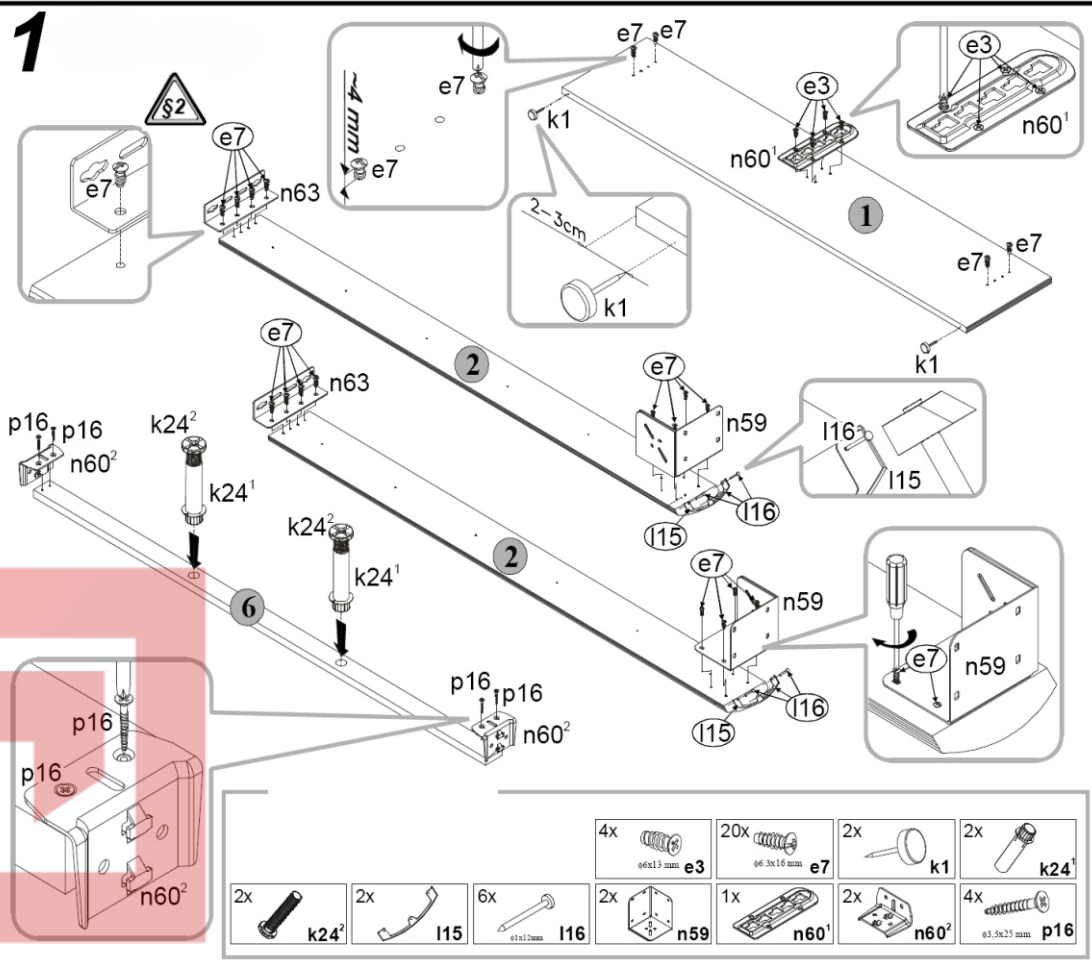

# Кровать-160 Дрим

A	B	C	D
1	1765x370	LC1-109/B	1/3
2	2030x180	LC1-110/B	2/3
4	1660x180	LC1-112/B	2/3
5	1880x25	ZZ1-725	2/3
6	1983x70	LC1-403/A	2/3
7	1766x501	LC1-404/A	1/3
8	1872x1578	ZZ1-501	3/3
9	1580x60	LC1-576	1/1
10	665x37	n64	2/3

## 1