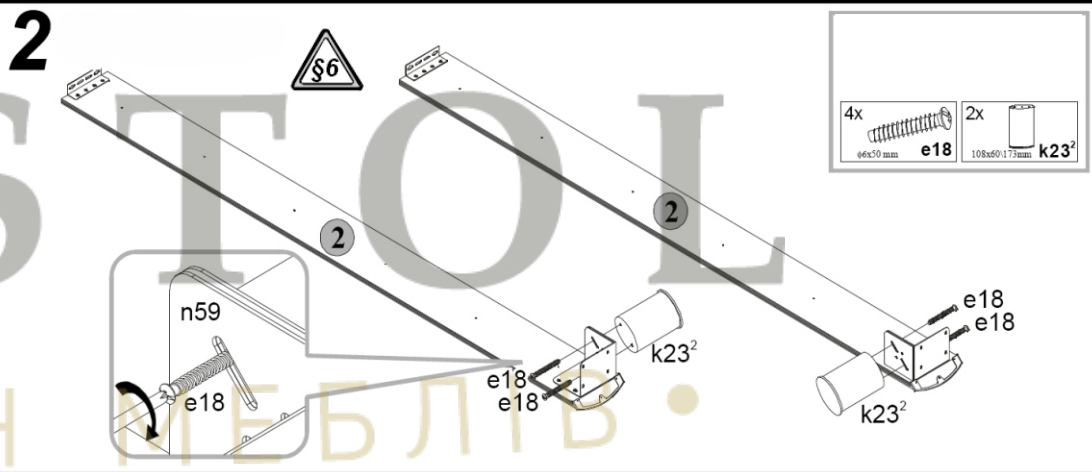

Кровать-160 Дрим

A	B	C	D
1	1765x370	LC1-109/B	1/3
2	2030x180	LC1-110/B	2/3
4	1660x180	LC1-112/B	2/3
5	1880x25	ZZ1-725	2/3
6	1983x70	LC1-403/A	2/3
7	1766x501	LC1-404/A	1/3
8	1872x1578	ZZ1-501	3/3
9	1580x60	LC1-576	1/1
10	665x37	n64	2/3

1

2

МАГАЗИН МЕБЛІВ