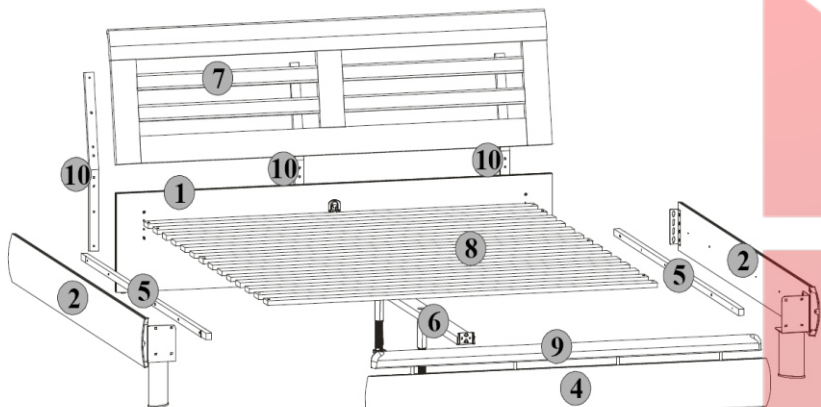

# Кровать-160 Дрим

A	B	C	D
1	1765x370	LC1-109/B	1/3
2	2030x180	LC1-110/B	2/3
4	1660x180	LC1-112/B	2/3
5	1880x25	ZZ1-725	2/3
6	1983x70	LC1-403/A	2/3
7	1766x501	LC1-404/A	1/3
8	1872x1578	ZZ1-501	3/3
9	1580x60	LC1-576	1/1
10	665x37	n64	2/3