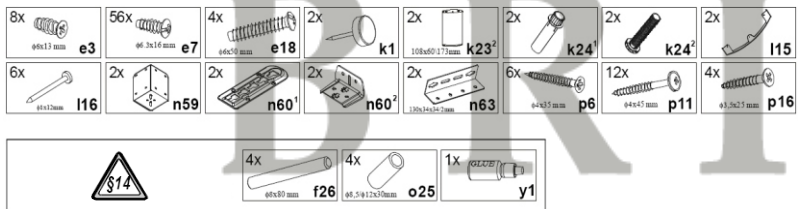

Кровать-160 Дрим

A	B	C	D
1	1765x370	LC1-109/B	1/3
2	2030x180	LC1-110/B	2/3
4	1660x180	LC1-112/B	2/3
5	1880x25	ZZ1-725	2/3
6	1983x70	LC1-403/A	2/3
7	1766x501	LC1-404/A	1/3
8	1872x1578	ZZ1-501	3/3
9	1580x60	LC1-576	1/1
10	665x37	n64	2/3

1

2

МАГАЗИН МЕБЛІВ