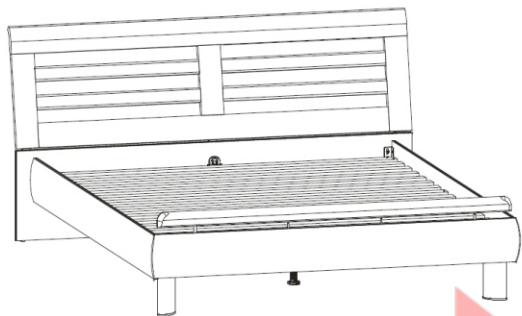

# Кровать-160 Дрим

A	B	C	D
1	1765x370	LC1-109/B	1/3
2	2030x180	LC1-110/B	2/3
4	1660x180	LC1-112/B	2/3
5	1880x25	ZZ1-725	2/3
6	1983x70	LC1-403/A	2/3
7	1766x501	LC1-404/A	1/3
8	1872x1578	ZZ1-501	3/3
9	1580x60	LC1-576	1/1
10	665x37	n64	2/3